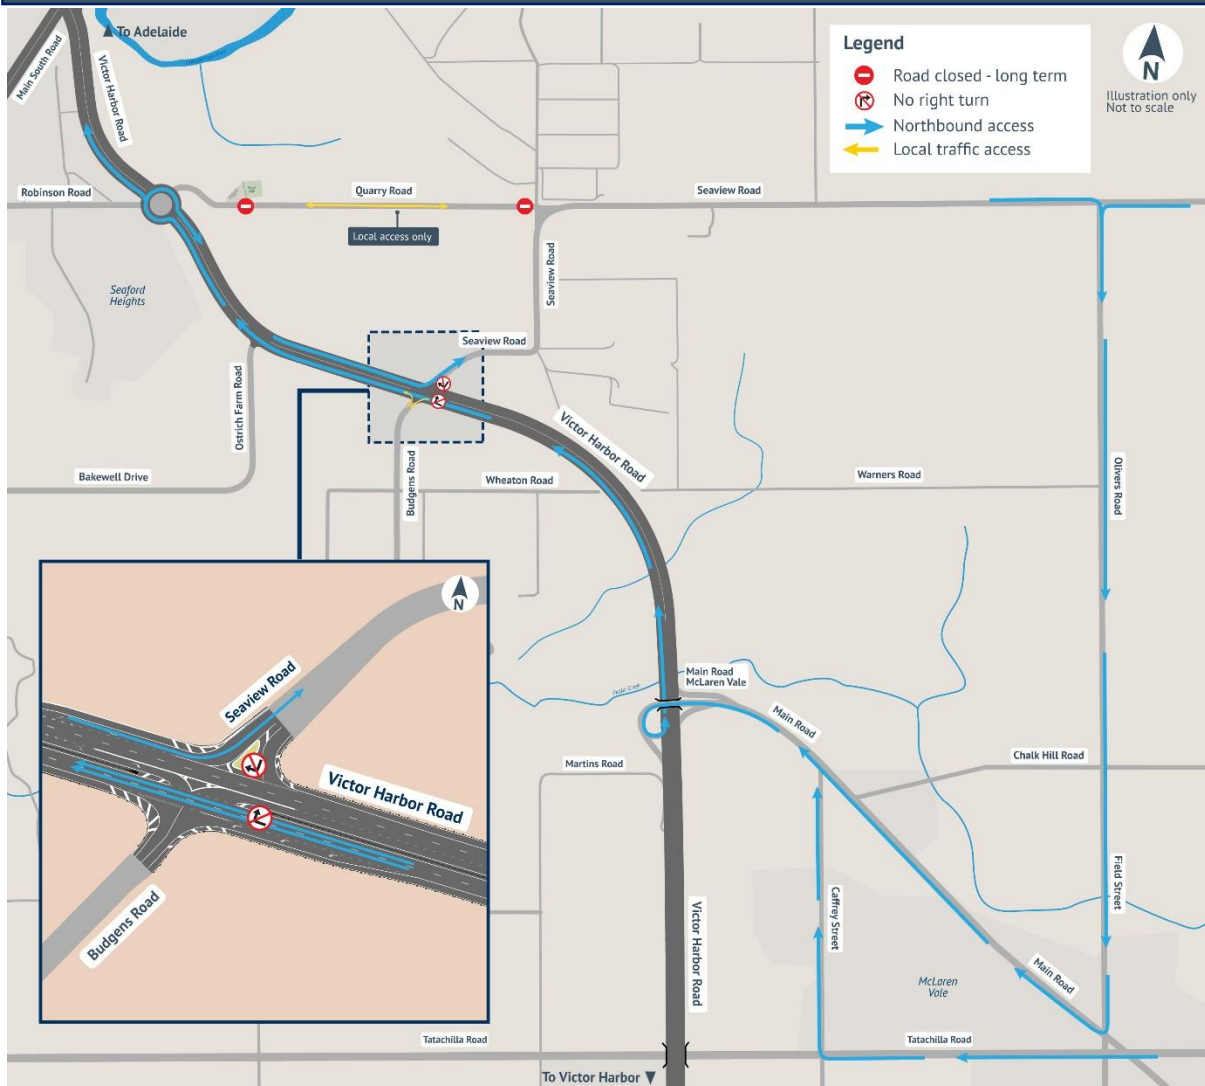

**No right turn at Seaview Road, Old Noarlunga – 17 December to 22 December.
Temporary detour for northbound traffic on Main South Road in place.**

Australian Government

Government of South Australia

FLEURIEU CONNECTIONS ALLIANCE