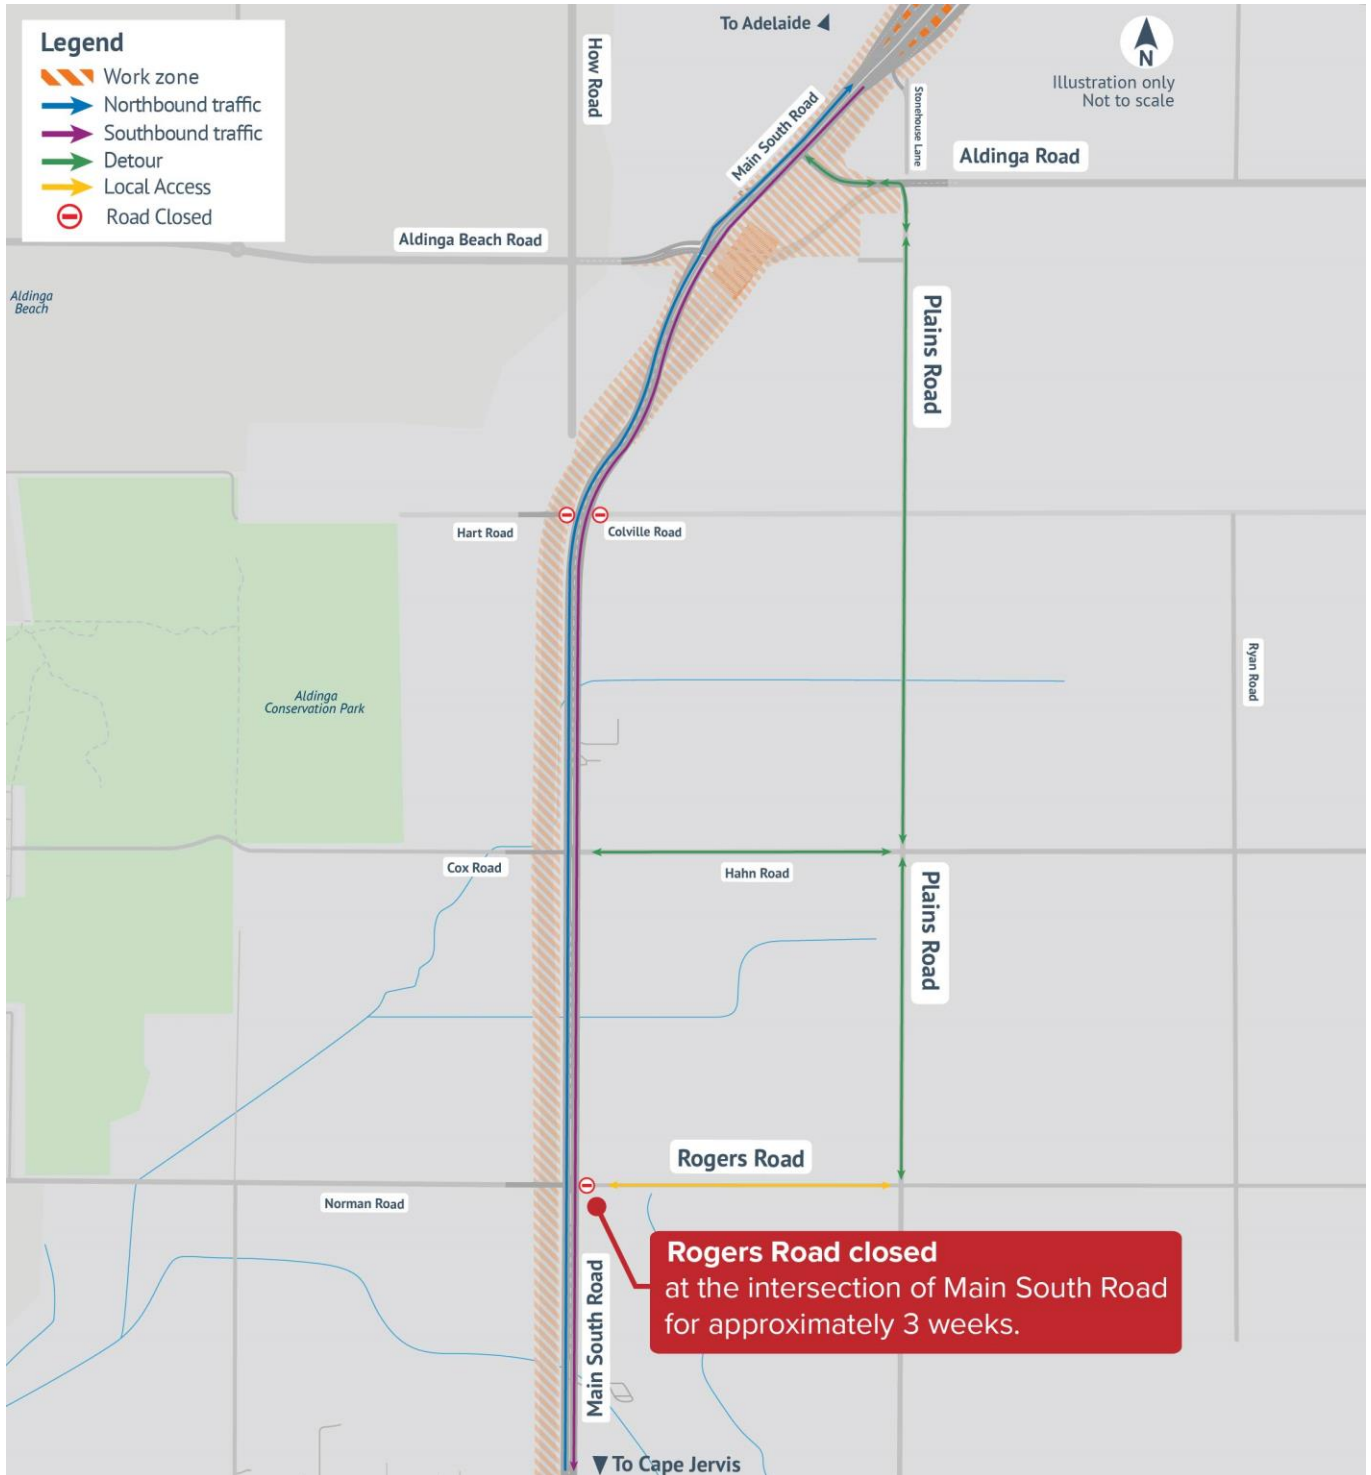

Main South Road Duplication Project – Stage 2

Night works

We're doubling the capacity of Main South Road from Aldinga to Sellicks Beach to improve safety and make your journey more reliable.

When

From Monday 24 February until early April 2025

How this affects you

From 6am Monday 24 February until early April 2025, the intersection of Rogers Road and Main South Road will be temporarily closed at all times.

During this time, a detour for all traffic will be in place via Aldinga Road or Hahn Road and Plains Road. Please see map overleaf for more information.

Australian Government

BUILDING AUSTRALIA

Government of South Australia

Department for Infrastructure and Transport

Delivered by

FLEURIEU CONNECTIONS ALLIANCE

Changed Traffic Conditions – Rogers Road temporary closure

From 6am Monday 24 February until early April 2025, the intersection of Rogers Road and Main South Road will be temporarily closed at all times. During this time, a detour for all traffic will be in place via Aldinga Road or Hahn Road and Plains Road.