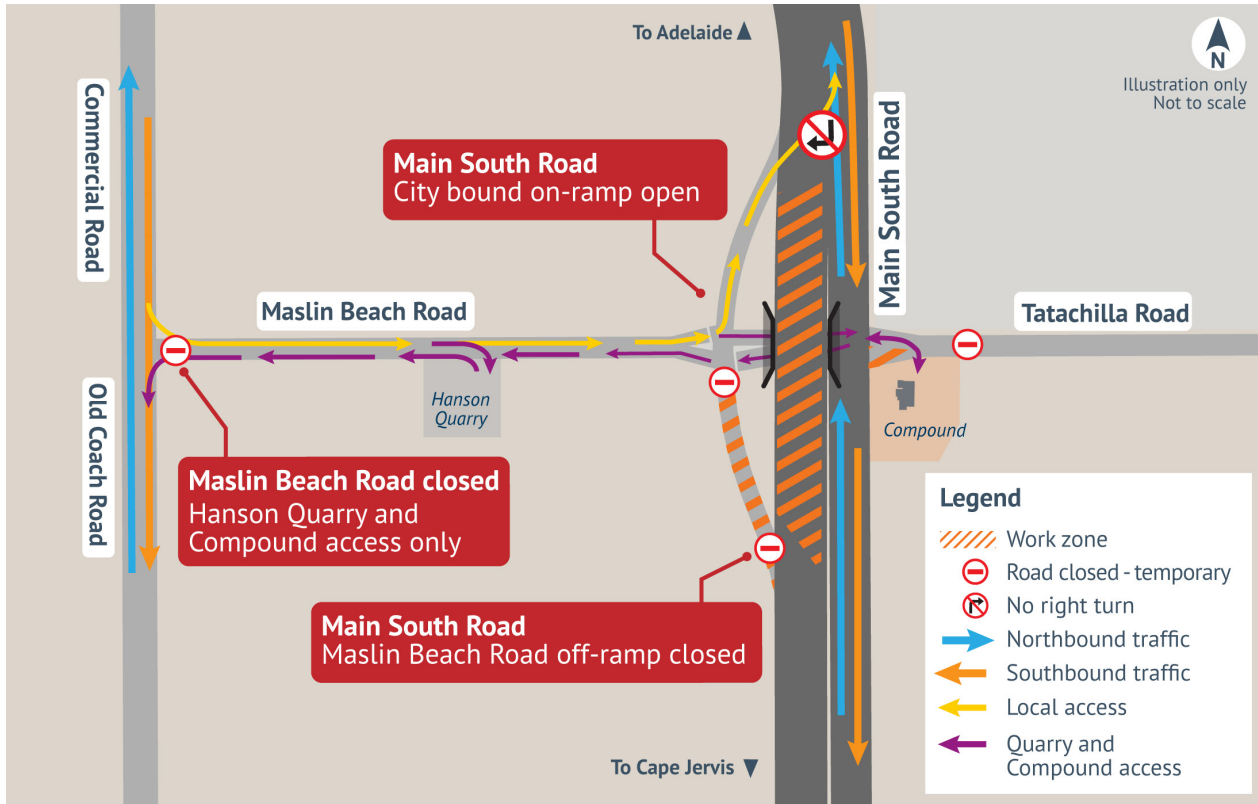

Detour map for Maslin Beach Road - on ramp works

Monday, 11 December to Friday, 15 December 2023 - 9am to 4pm

Australian Government

Government
of South Australia

**FLEURIEU
CONNECTIONS
ALLIANCE**

1300 896 826