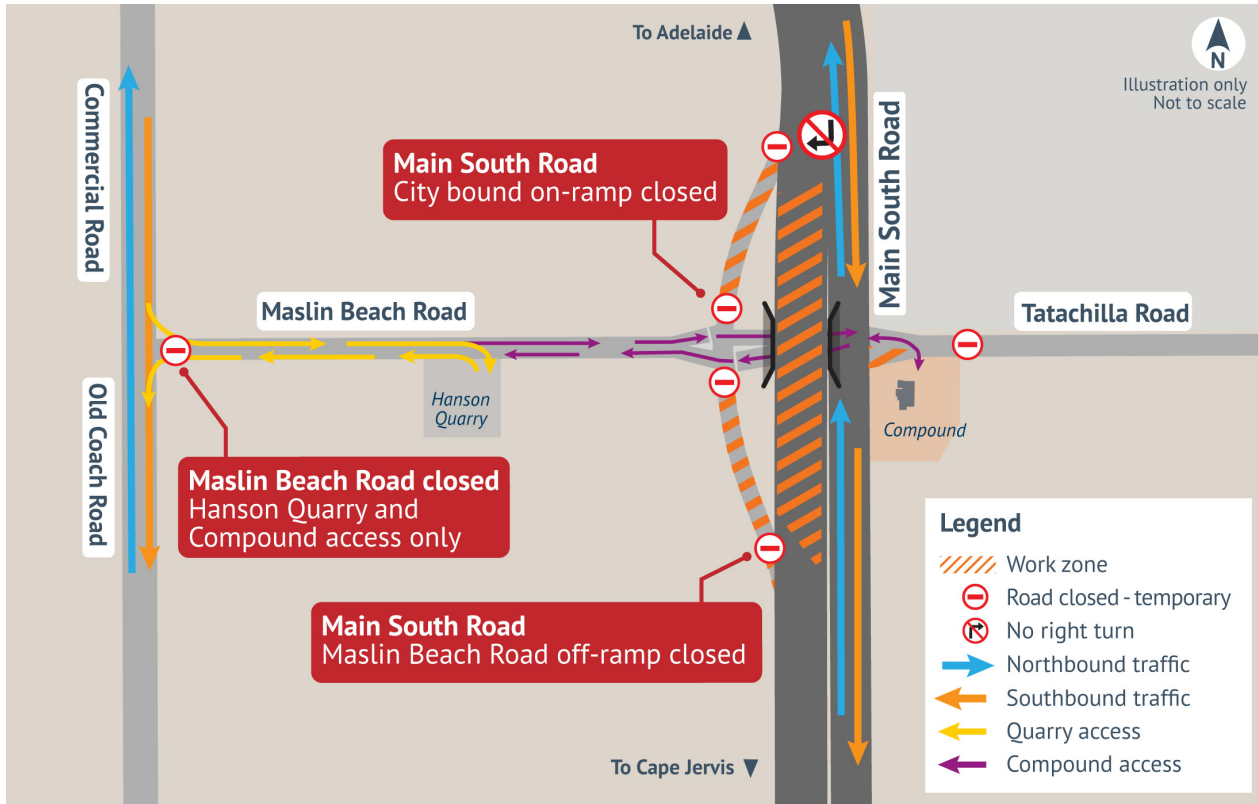

Detour map for Maslin Beach Road - on ramp work closure
Nightwork - Tuesday, 28 November and Thursday, 30 November between 7pm to 6am
Dayshift - Wednesday, 29 November 2023 - 7am to 6pm

Australian Government