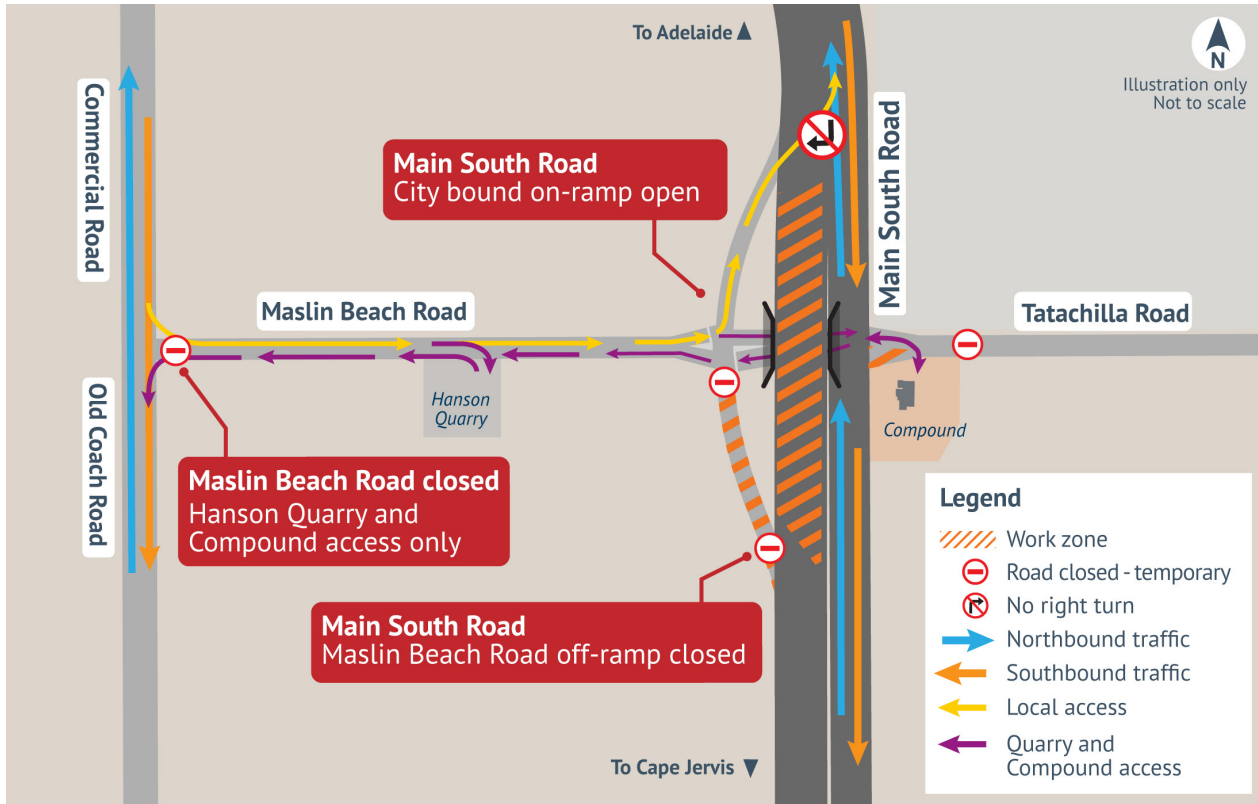

# Detour map for Maslin Beach Road - on ramp works

Monday, 4 December to Thursday, 8 December 2023 - 9am to 4pm

Australian Government

Government of South Australia

**FLEURIEU CONNECTIONS ALLIANCE**

1300 896 826