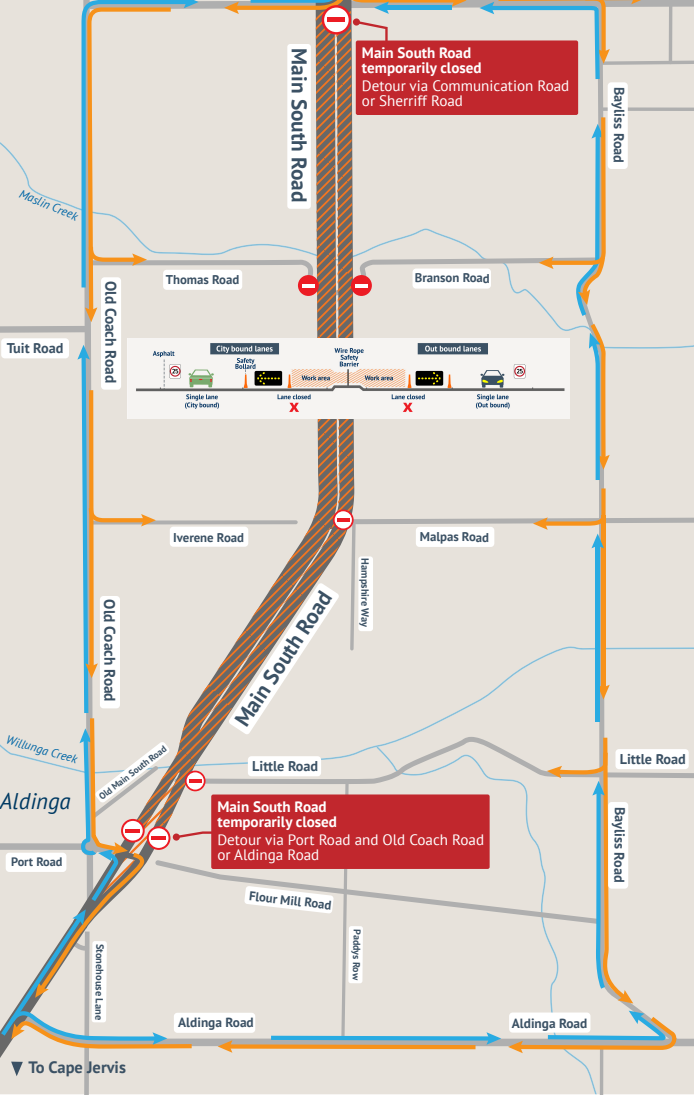

# DETOUR MAP - for Main South Road traffic switch between Port Road and Sherriff Road

Sunday, 26 November 2023 between 7pm and 6am.

**Legend**

- Work zone
- Road closed - temporary
- Road closed - long term
- Northbound traffic
- Southbound traffic

**Main South Road temporarily closed**  
 Detour via Port Road and Old Coach Road or Aldinga Road

**Main South Road temporarily closed**  
 Detour via Communication Road or Sherriff Road