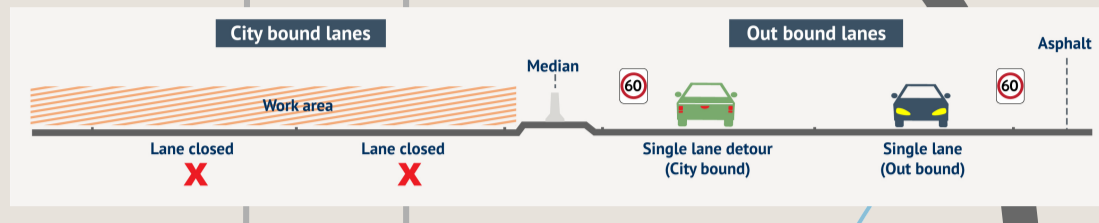

Main South Road Duplication Project - Detour Map
 Robinson Road to Port Road - Traffic Switch - single lane in either direction
 Monday, 4 and 5 December 2023 - 7pm to 6am

Illustration only
Not to scale

Legend

- Work zone
- Northbound traffic
- Southbound traffic
- Local access
- No right turn
- Road closed - temporary
- Road closed - long term
- Traffic switch zone