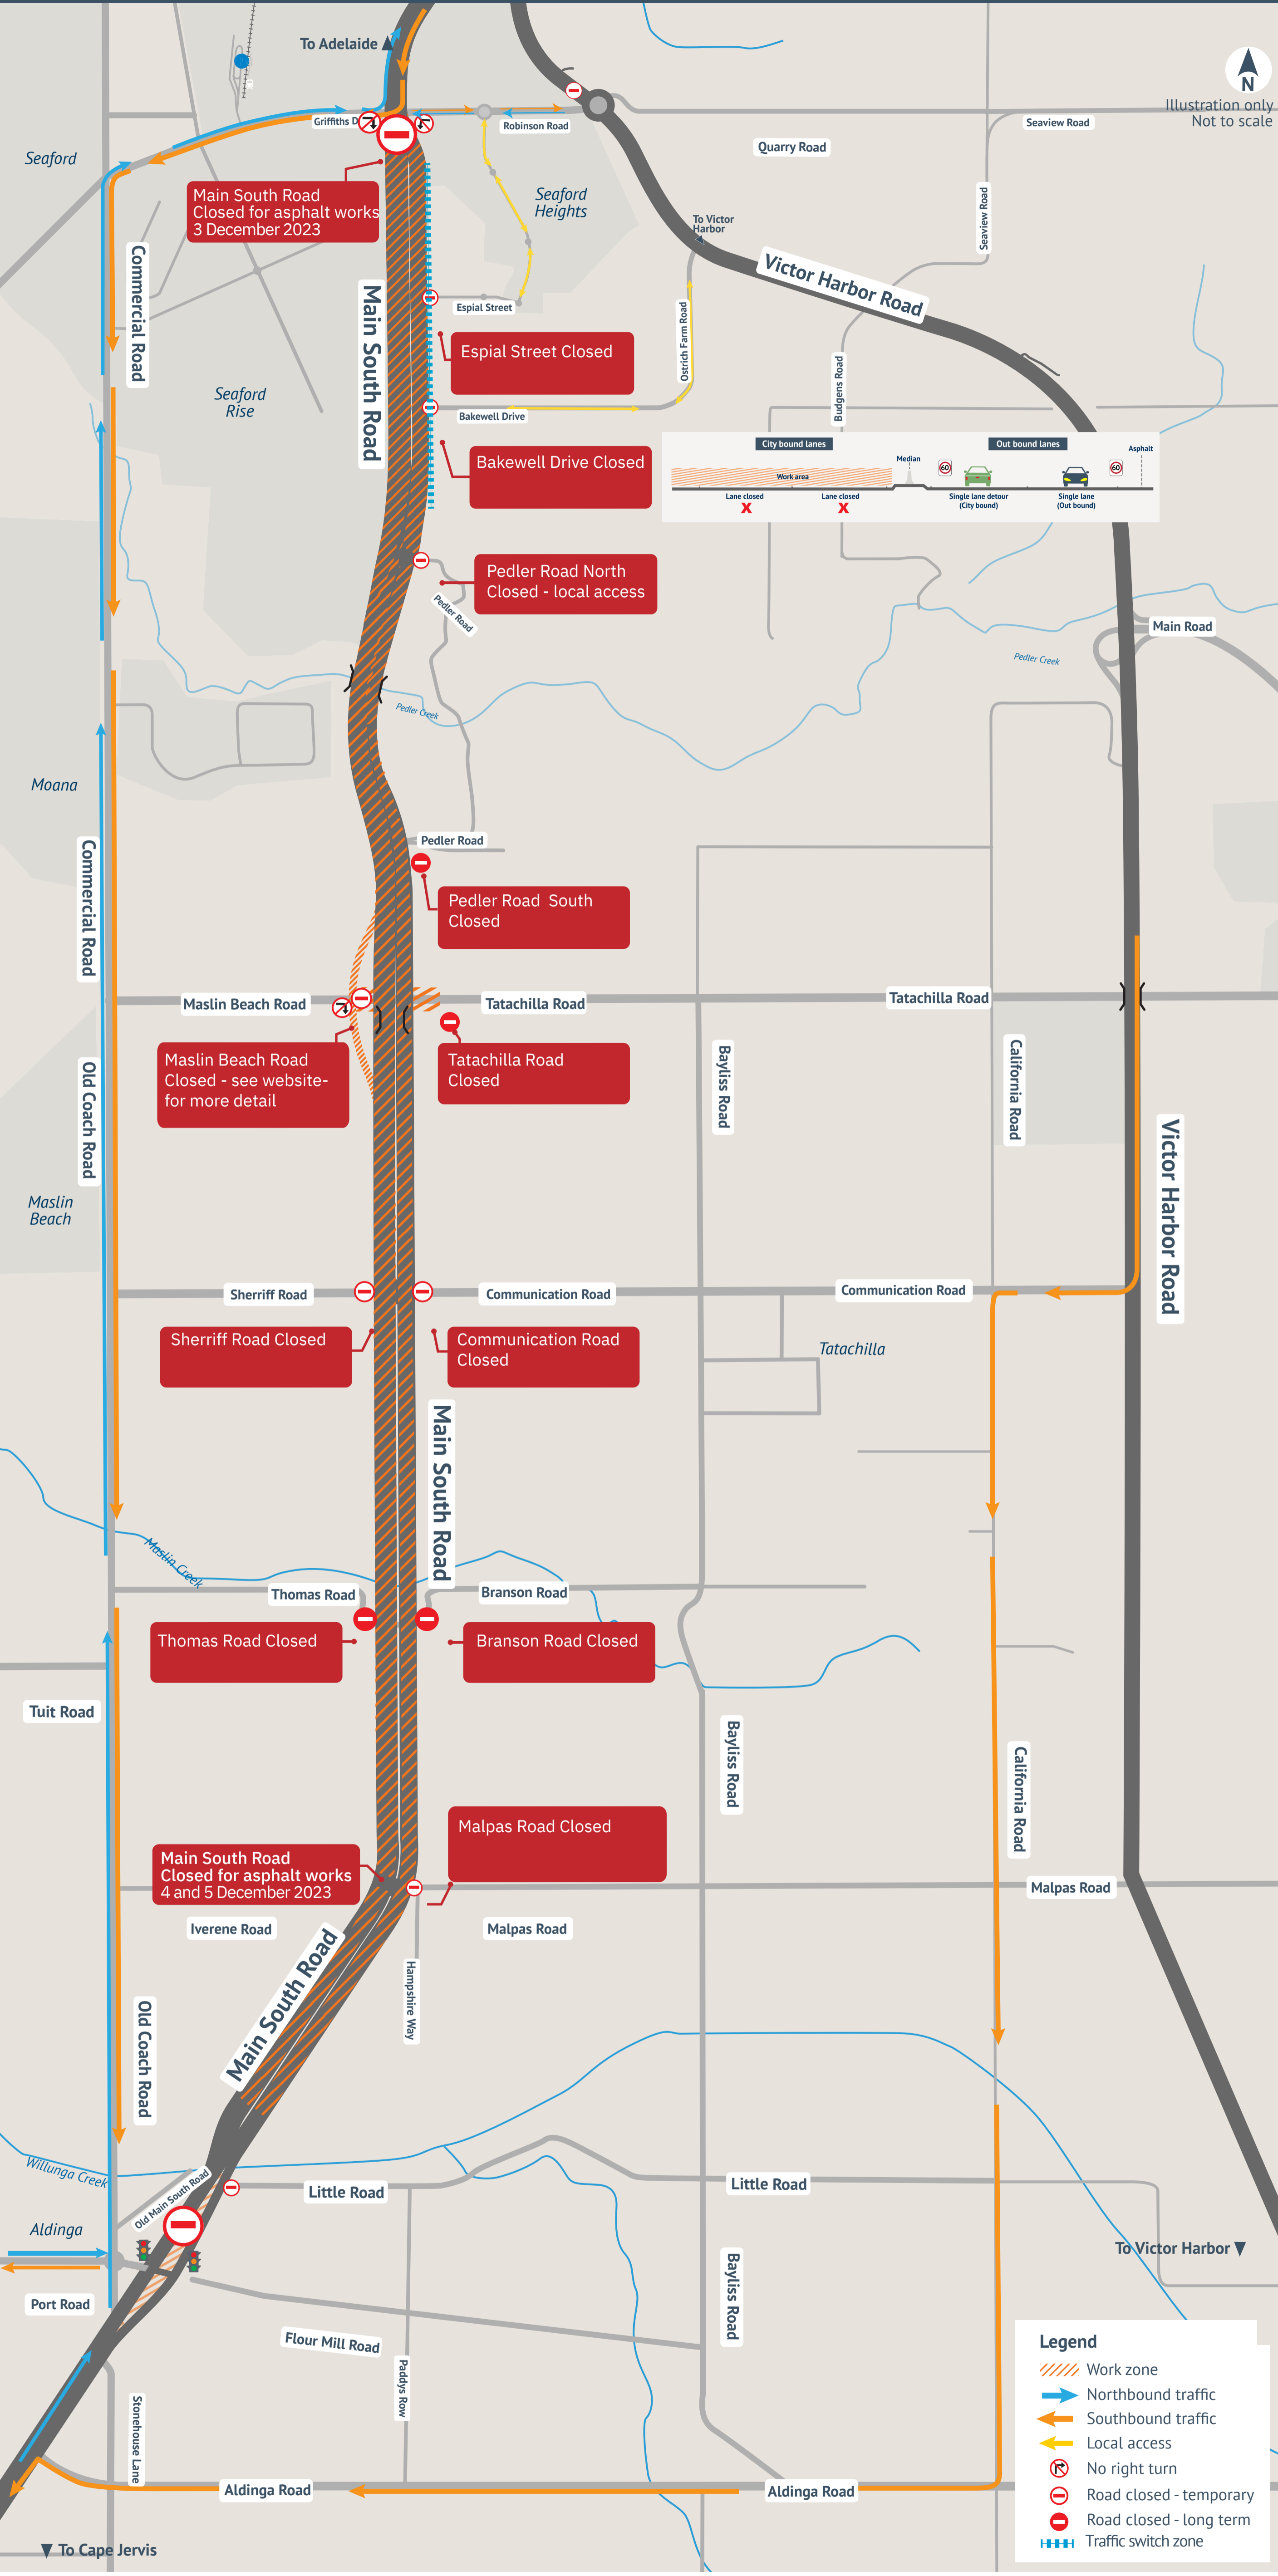

Main South Road Duplication Project - Detour Map
 Robinson Road to Port Road - Traffic Switch - single lane in either direction
 Monday, 4 and 5 December 2023 - 7pm to 6am

Illustration only
Not to scale

Legend

- Work zone
- Northbound traffic
- Southbound traffic
- Local access
- No right turn
- Road closed - temporary
- Road closed - long term
- Traffic switch zone