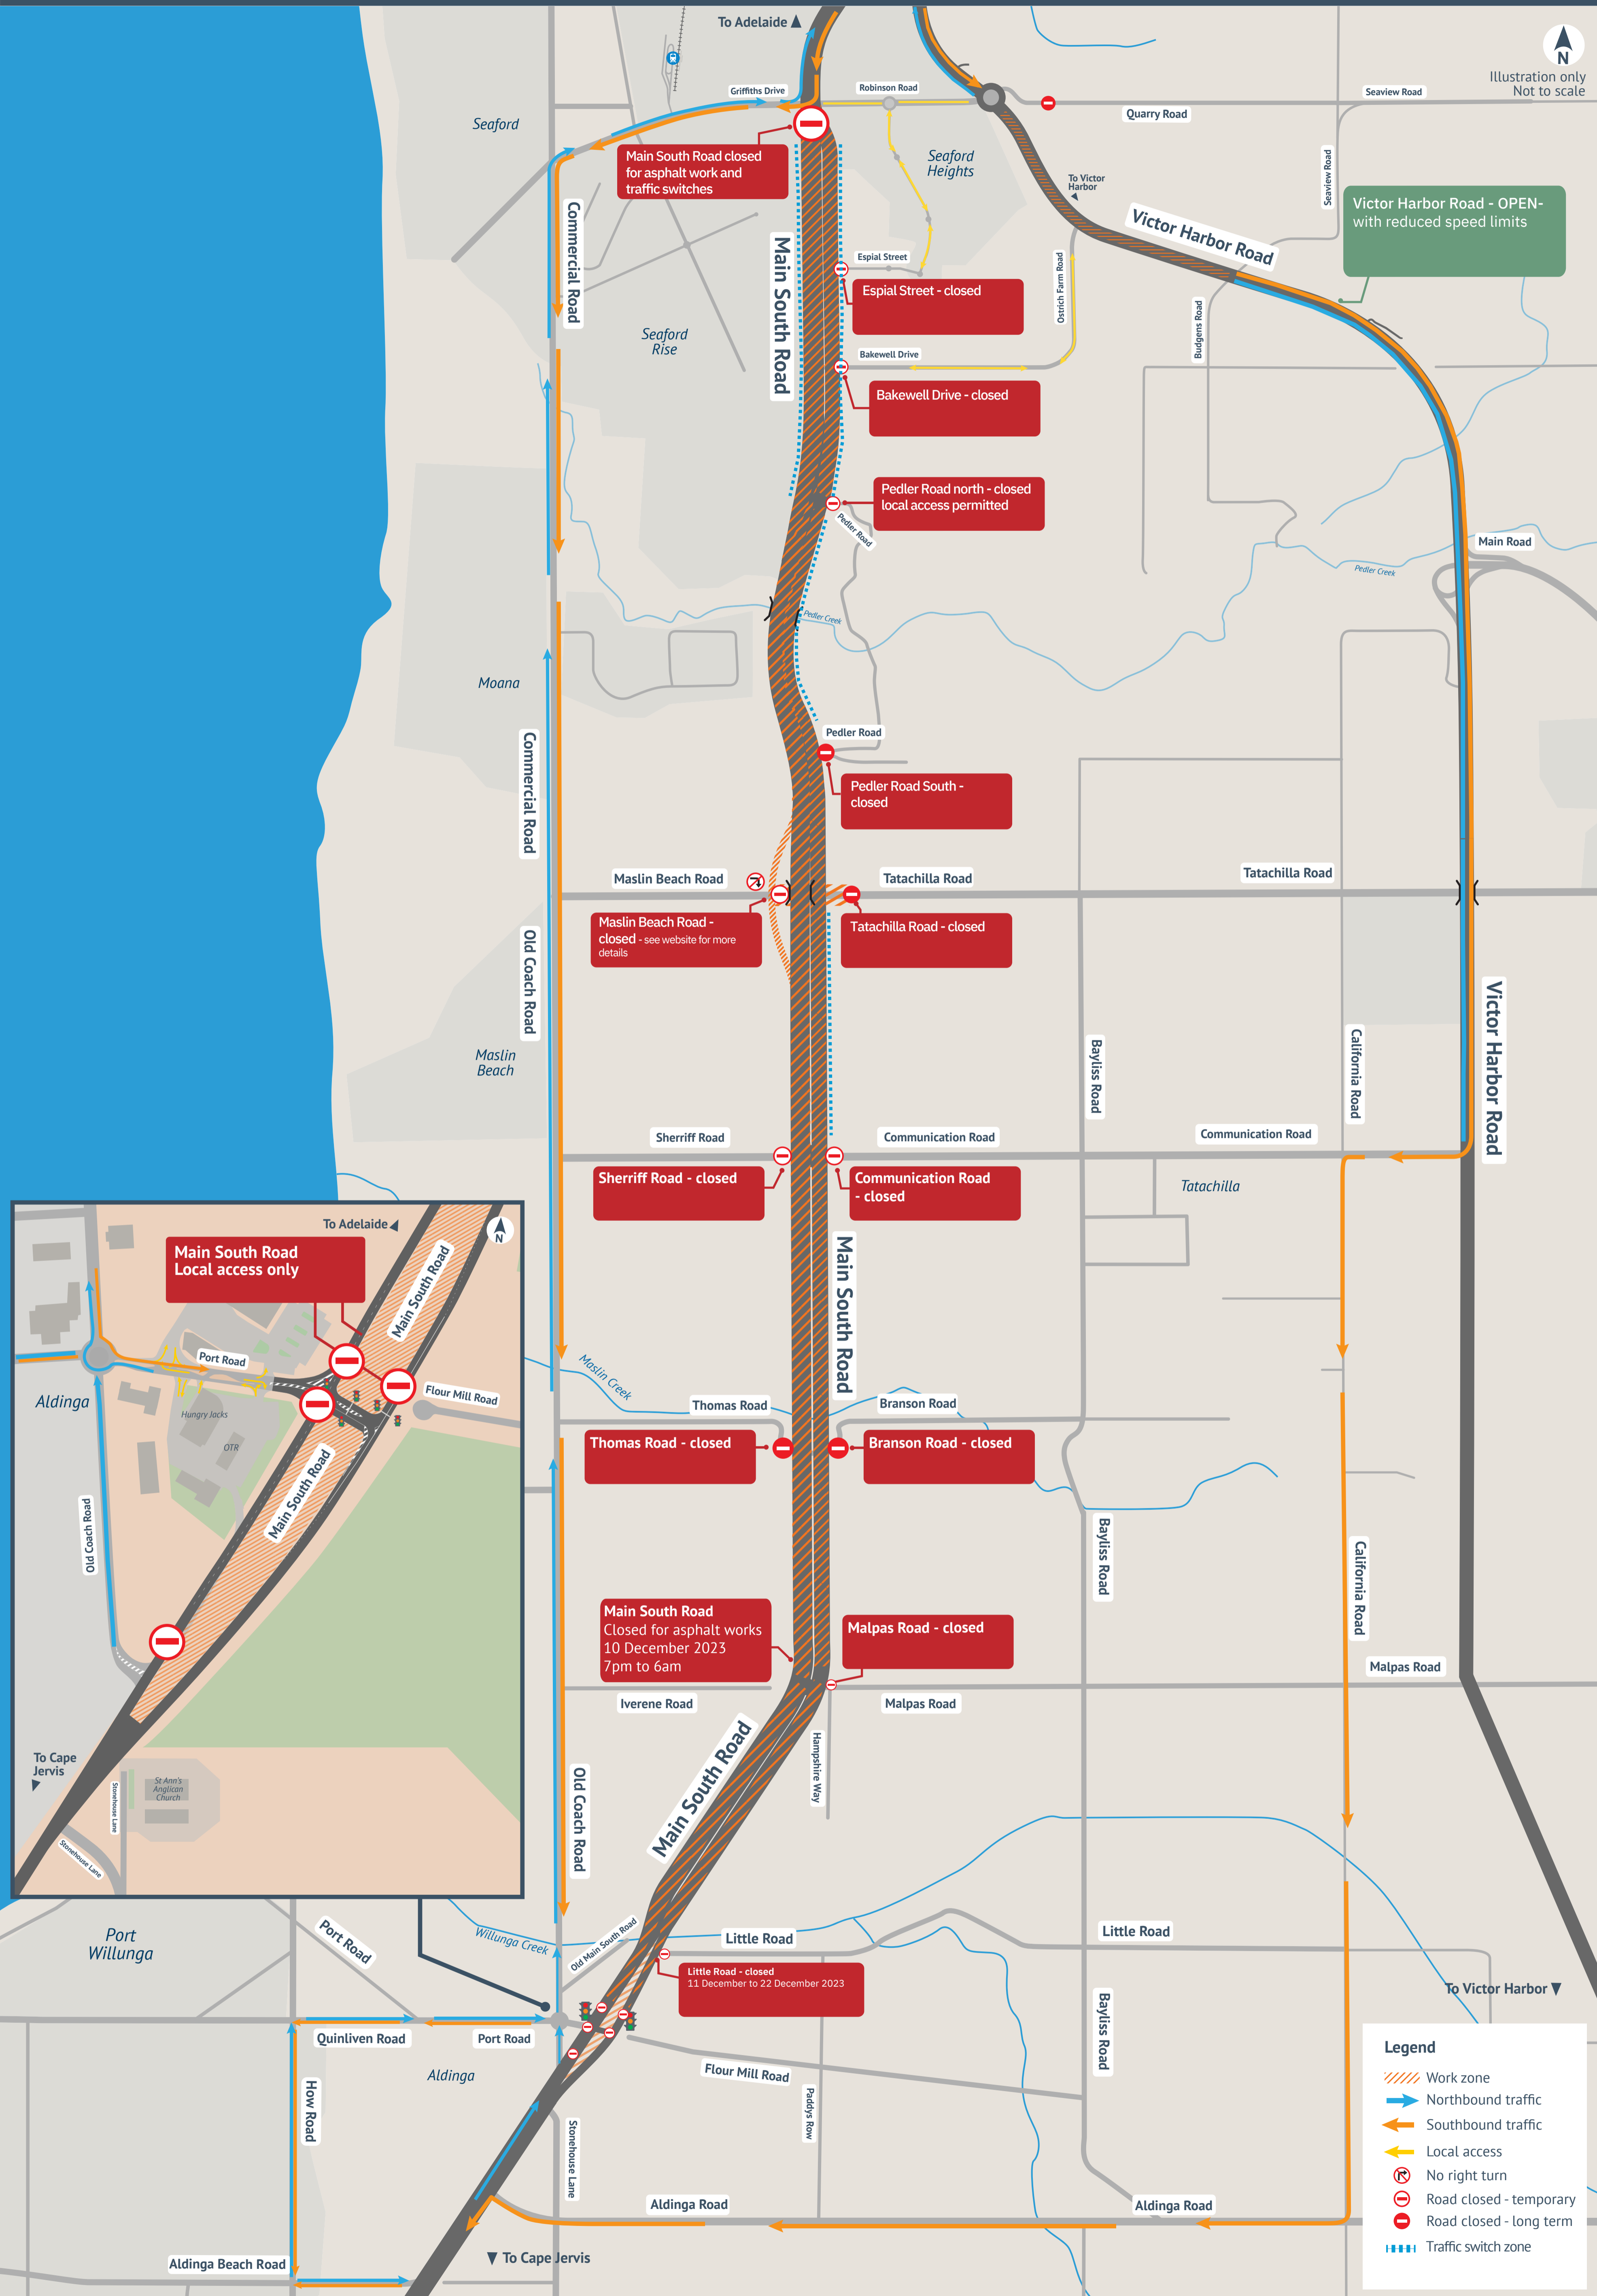

DETOUR MAP - Main South Road nightwork
 Robinson Road and Port Road - asphalt campaign and traffic switches
 Sunday, 10 December 2023 between 7pm and 6am

Australian Government

Government of South Australia