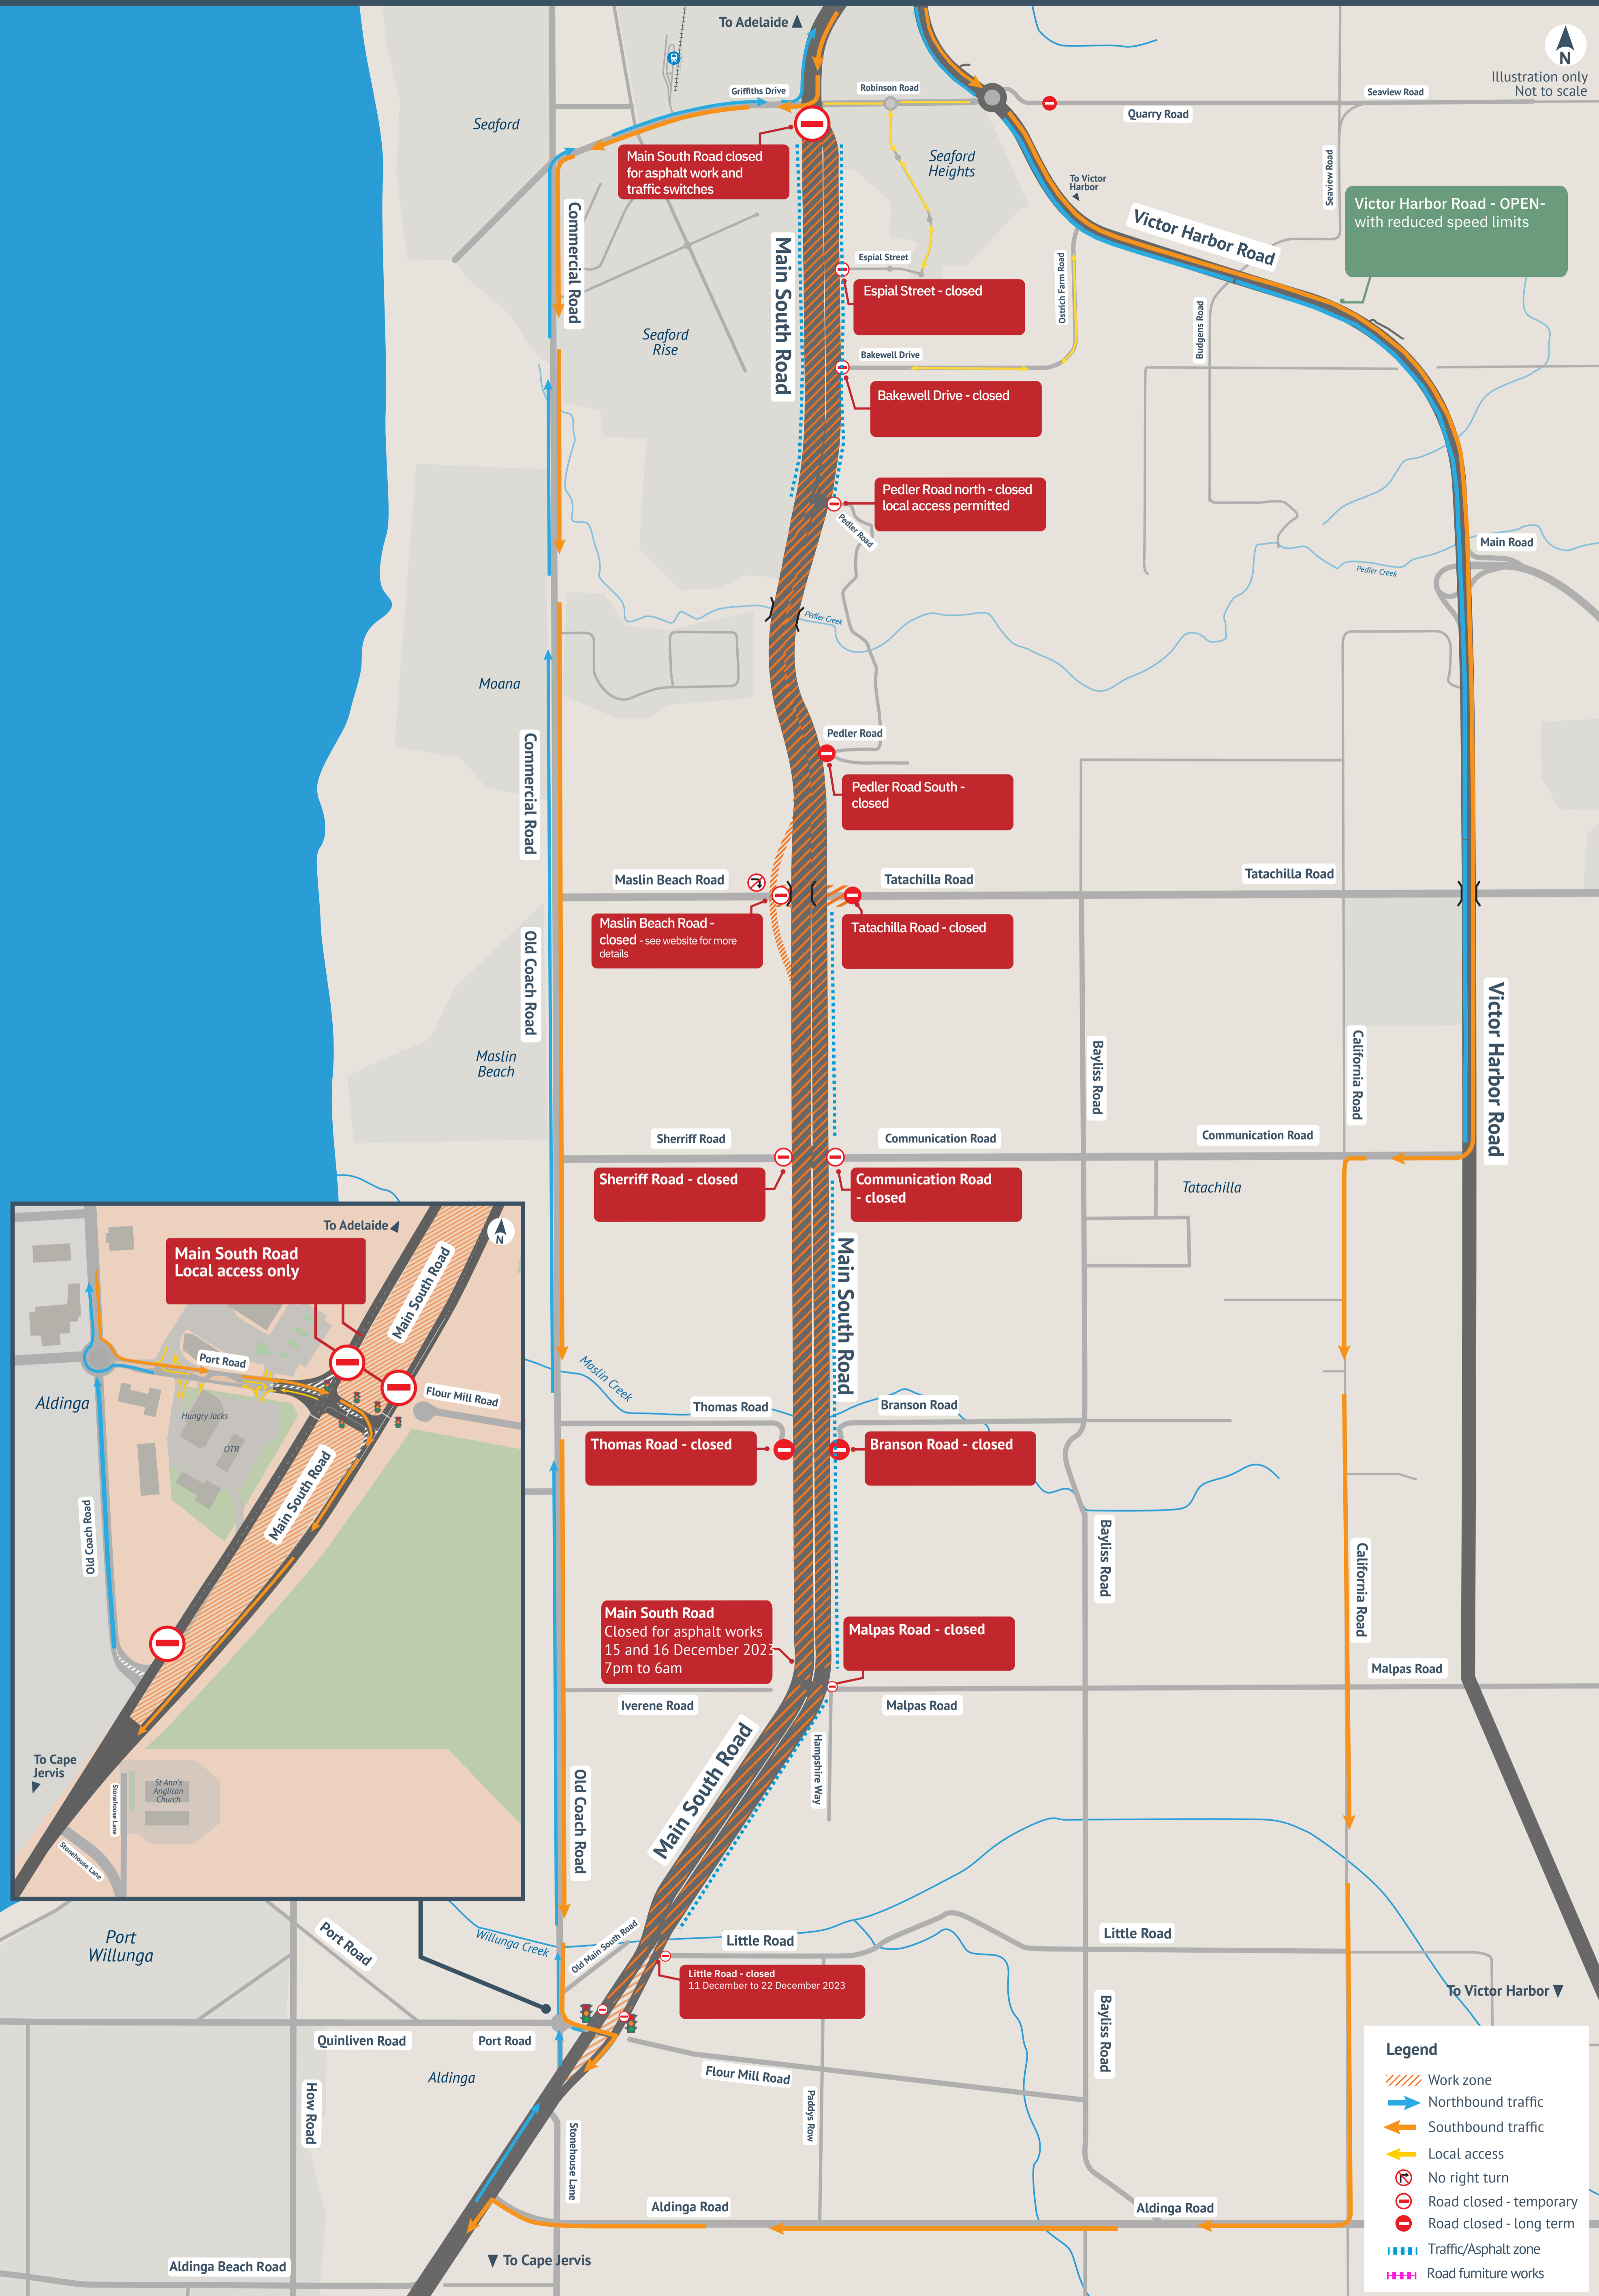

# DETOUR MAP - Main South Road nightwork

Robinson Road and Port Road - nightwork for road furniture installation (guard rail, wire rope, signage) and asphalt  
 Friday, 15 and Saturday, 16 December 2023