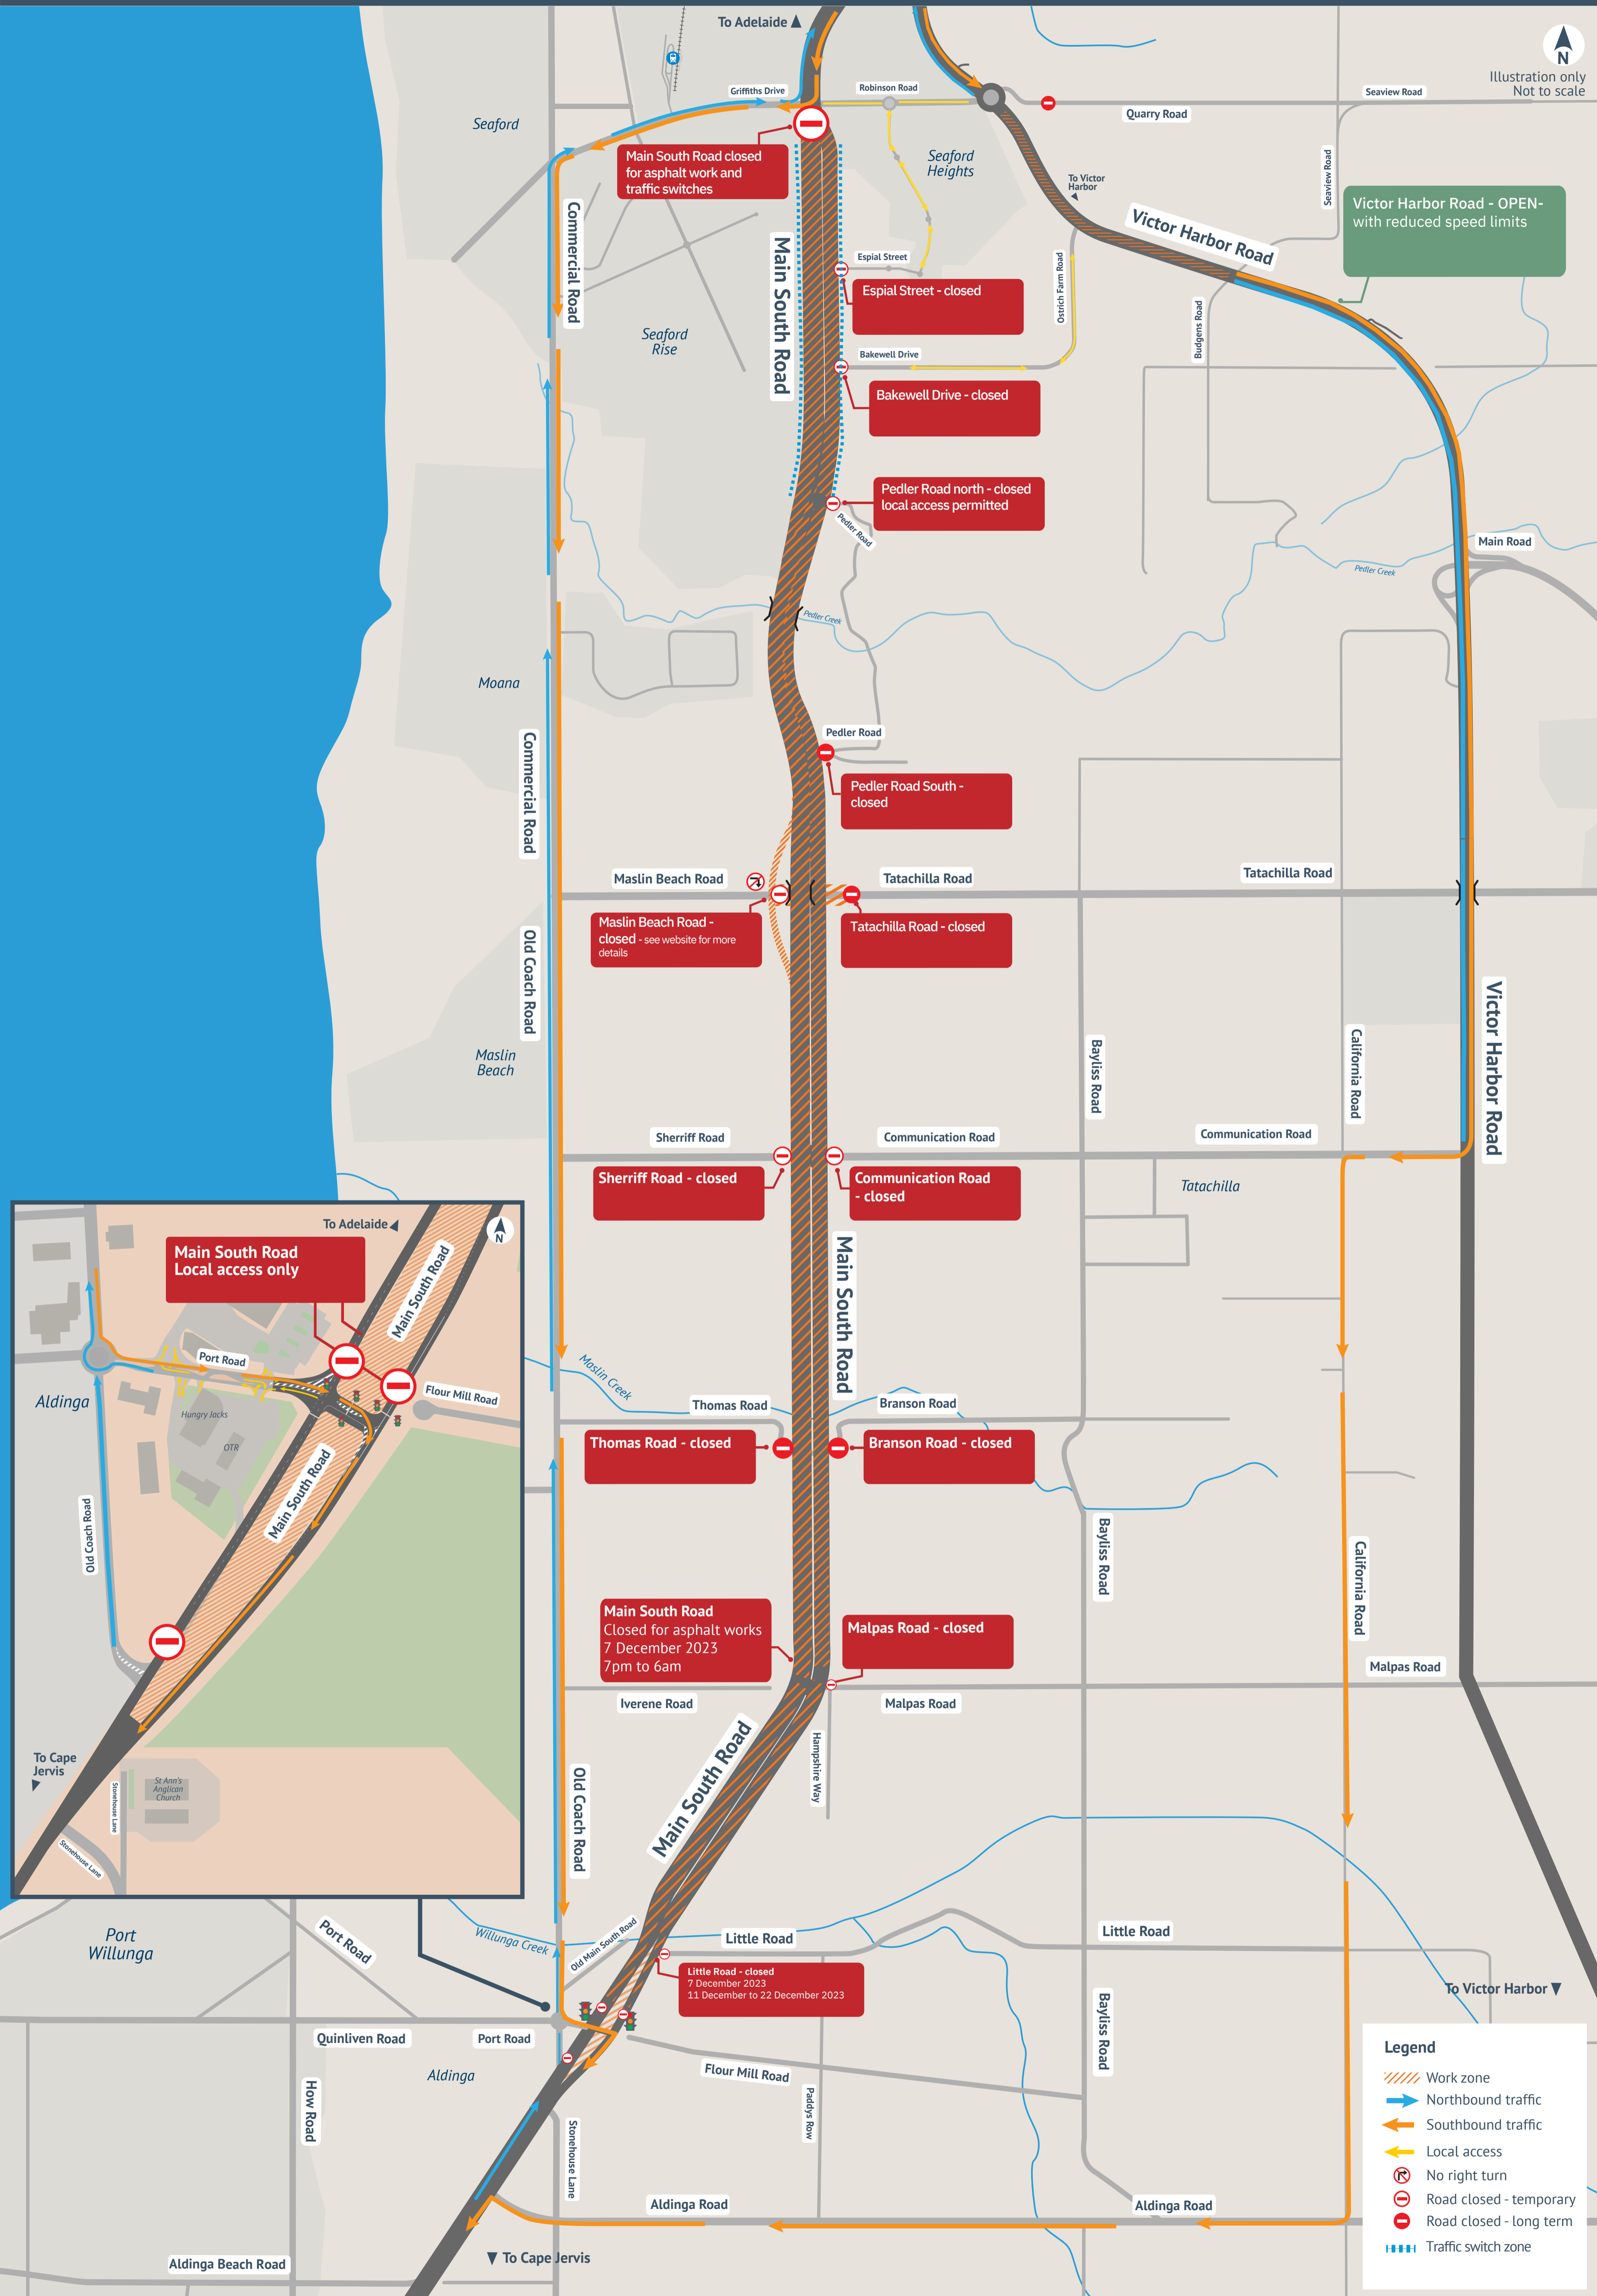

DETOUR MAP - Main South Road nightwork
 Robinson Road and Port Road - asphalt campaign and traffic switches
 Thursday, 7 December 2023

Illustration only
Not to scale

Legend

- Work zone
- Northbound traffic
- Southbound traffic
- Local access
- No right turn
- Road closed - temporary
- Road closed - long term
- Traffic switch zone