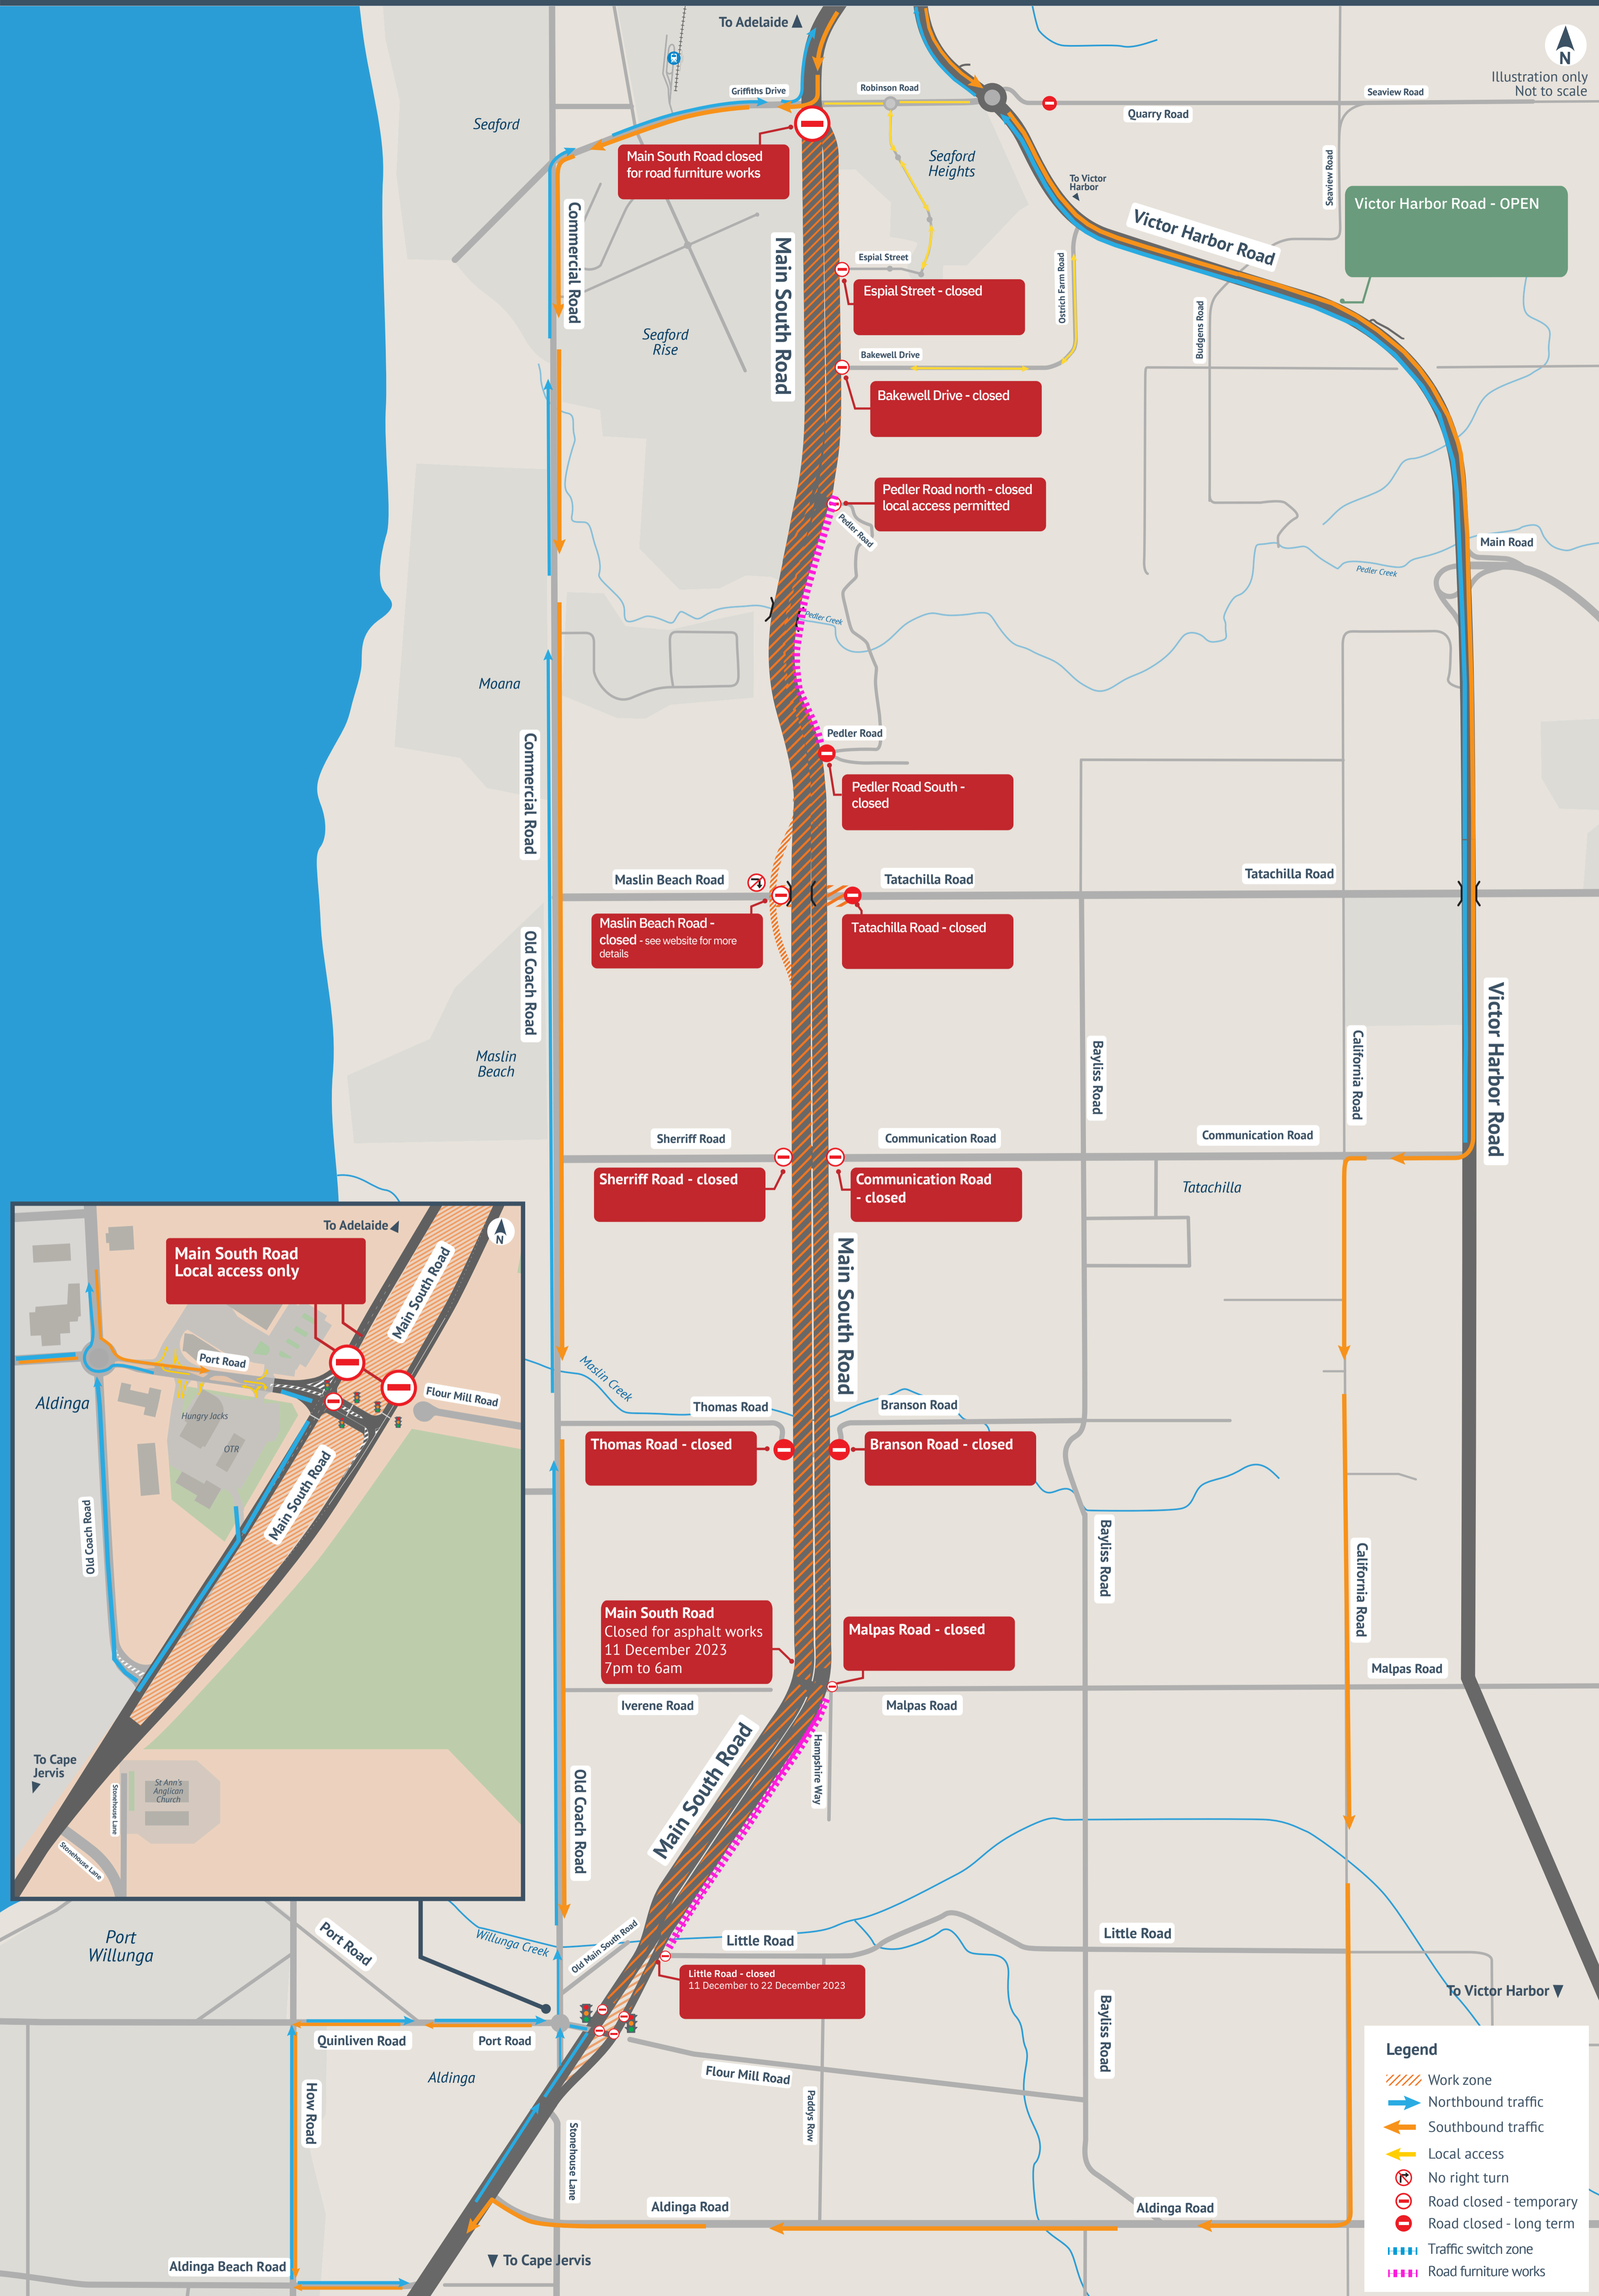

DETOUR MAP - Main South Road nightwork
 Robinson Road and Port Road - nightwork for road furniture installation (guard rail, wire rope, signage)
 Monday, 11 December 2023 between 7pm and 6am

Legend

- Work zone
- Northbound traffic
- Southbound traffic
- Local access
- No right turn
- Road closed - temporary
- Road closed - long term
- Traffic switch zone
- Road furniture works