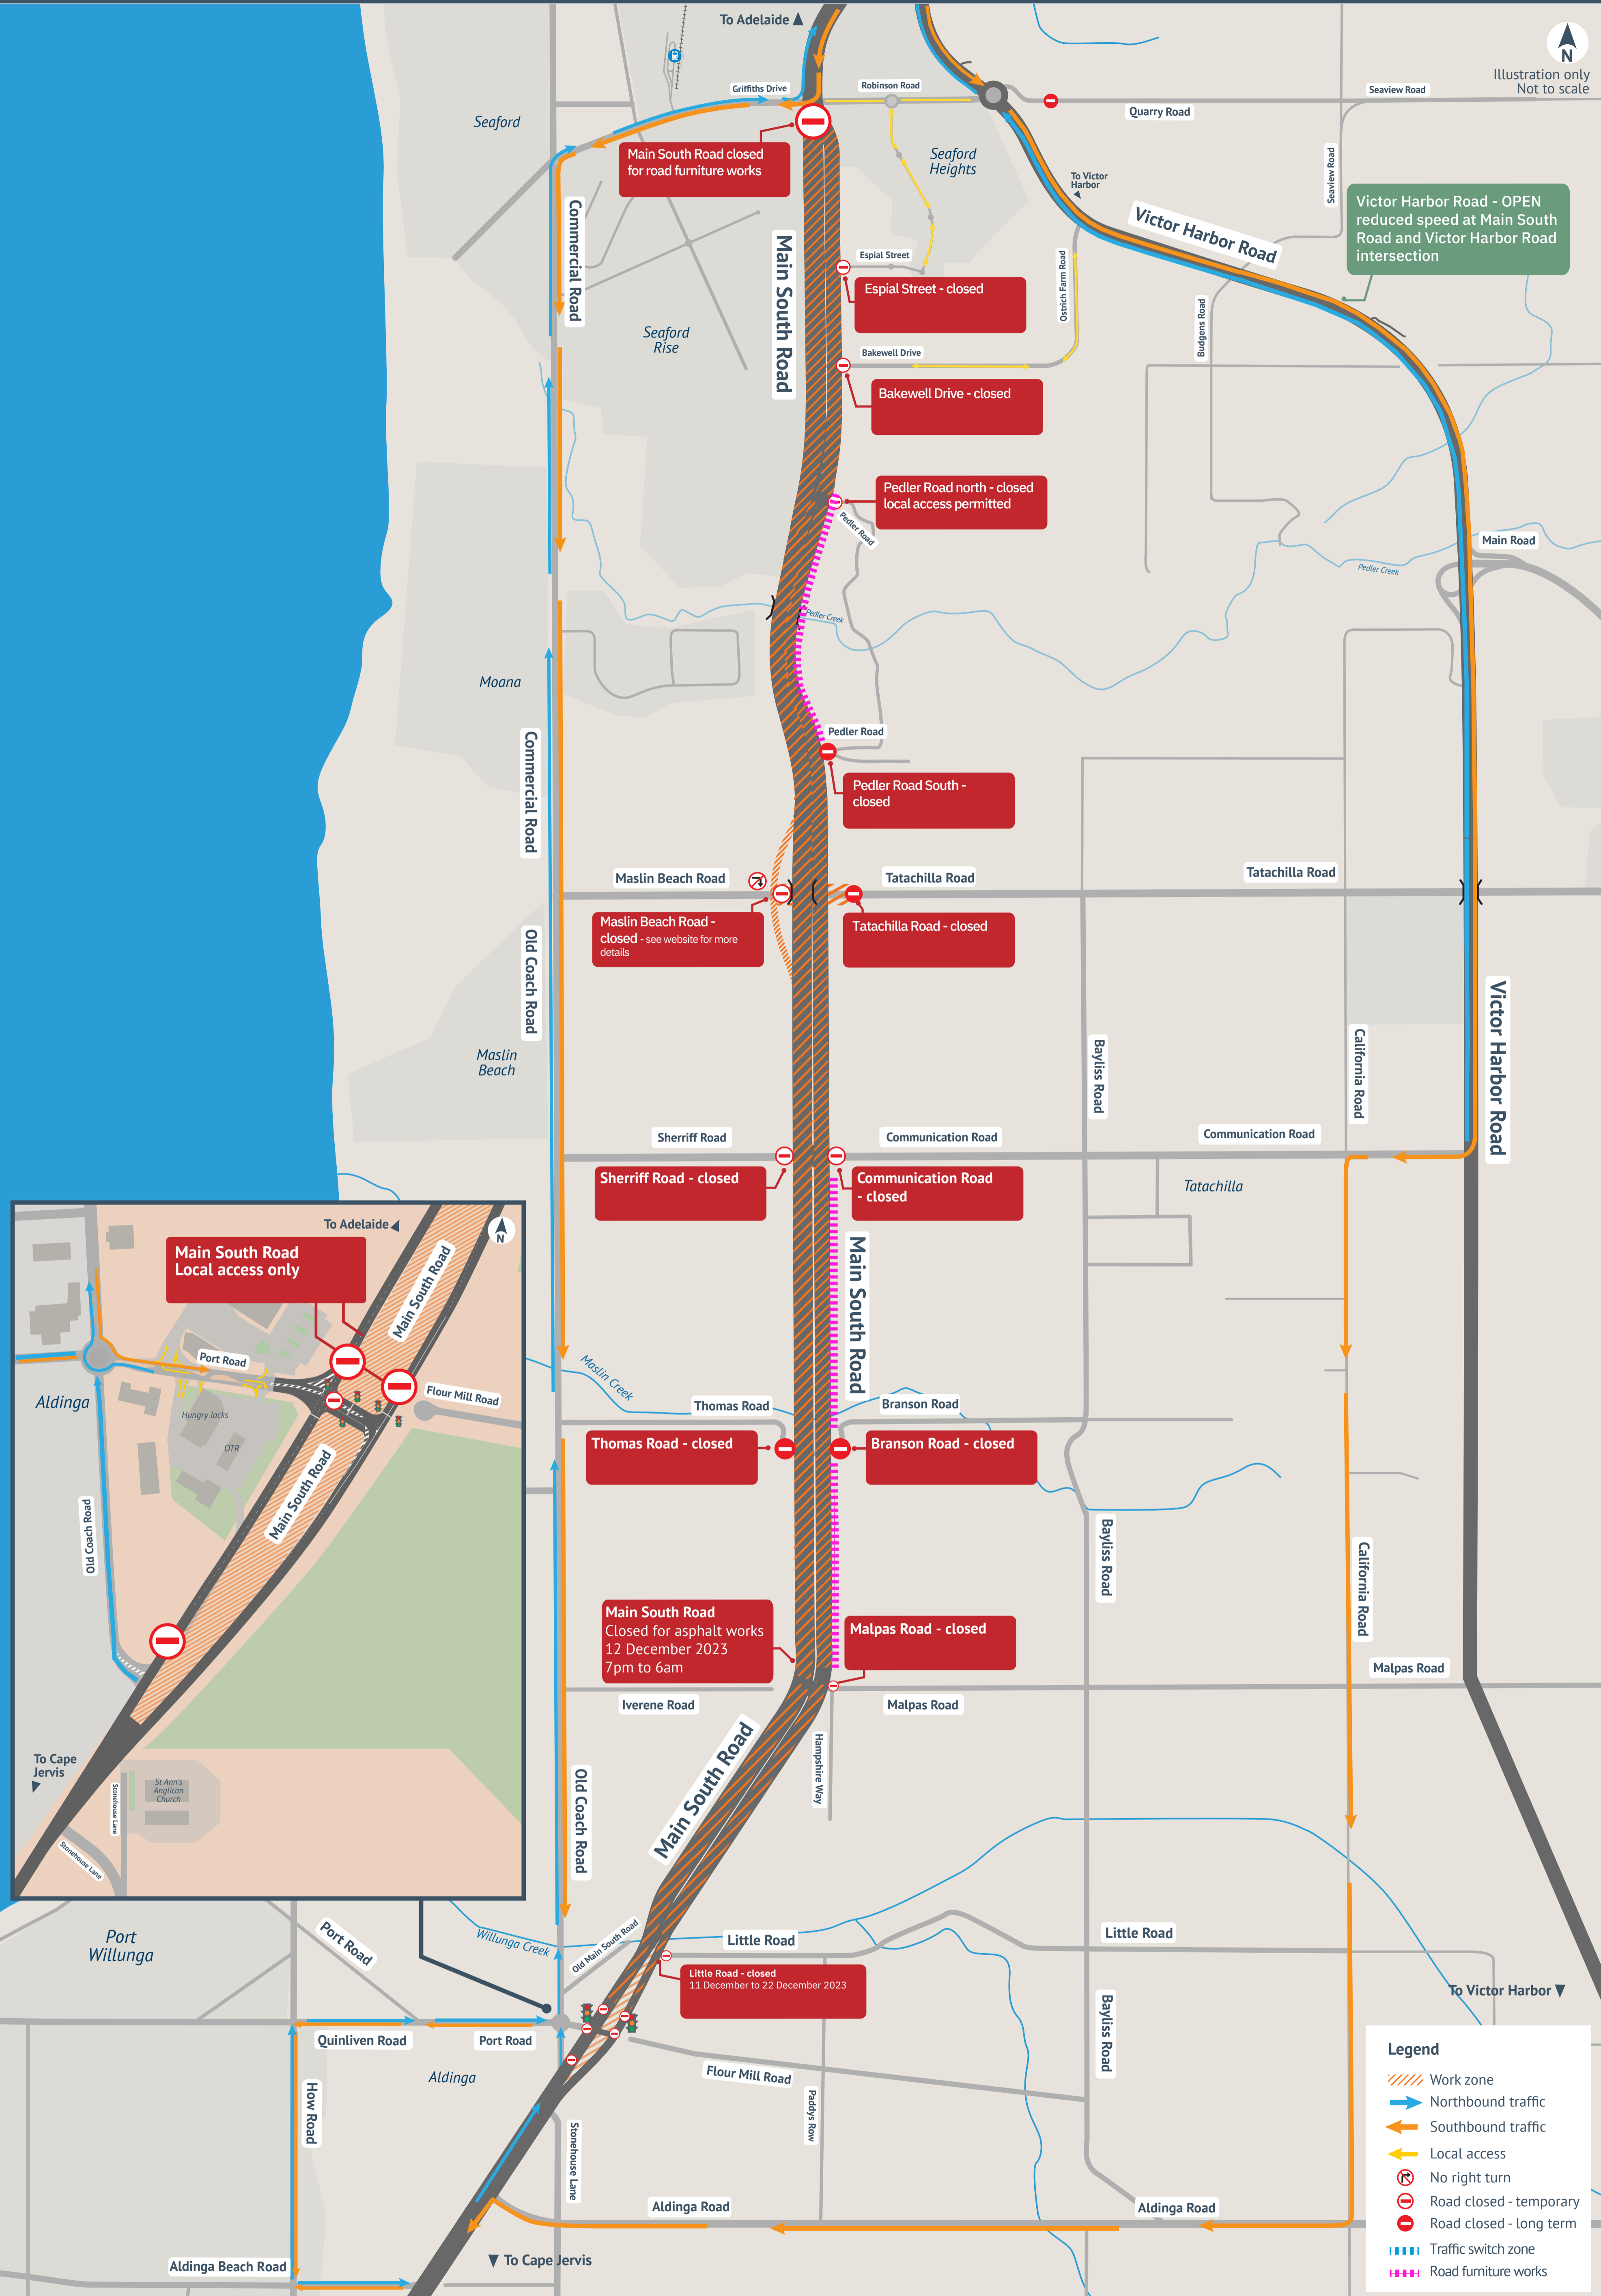

DETOUR MAP - Main South Road nightwork

Robinson Road and Port Road - nightwork for road furniture installation (guard rail, wire rope, signage) and asphalt

Tuesday, 12 December 2023 between 7pm and 6am

Wednesday, 13 December 2023 between 7pm and 6am