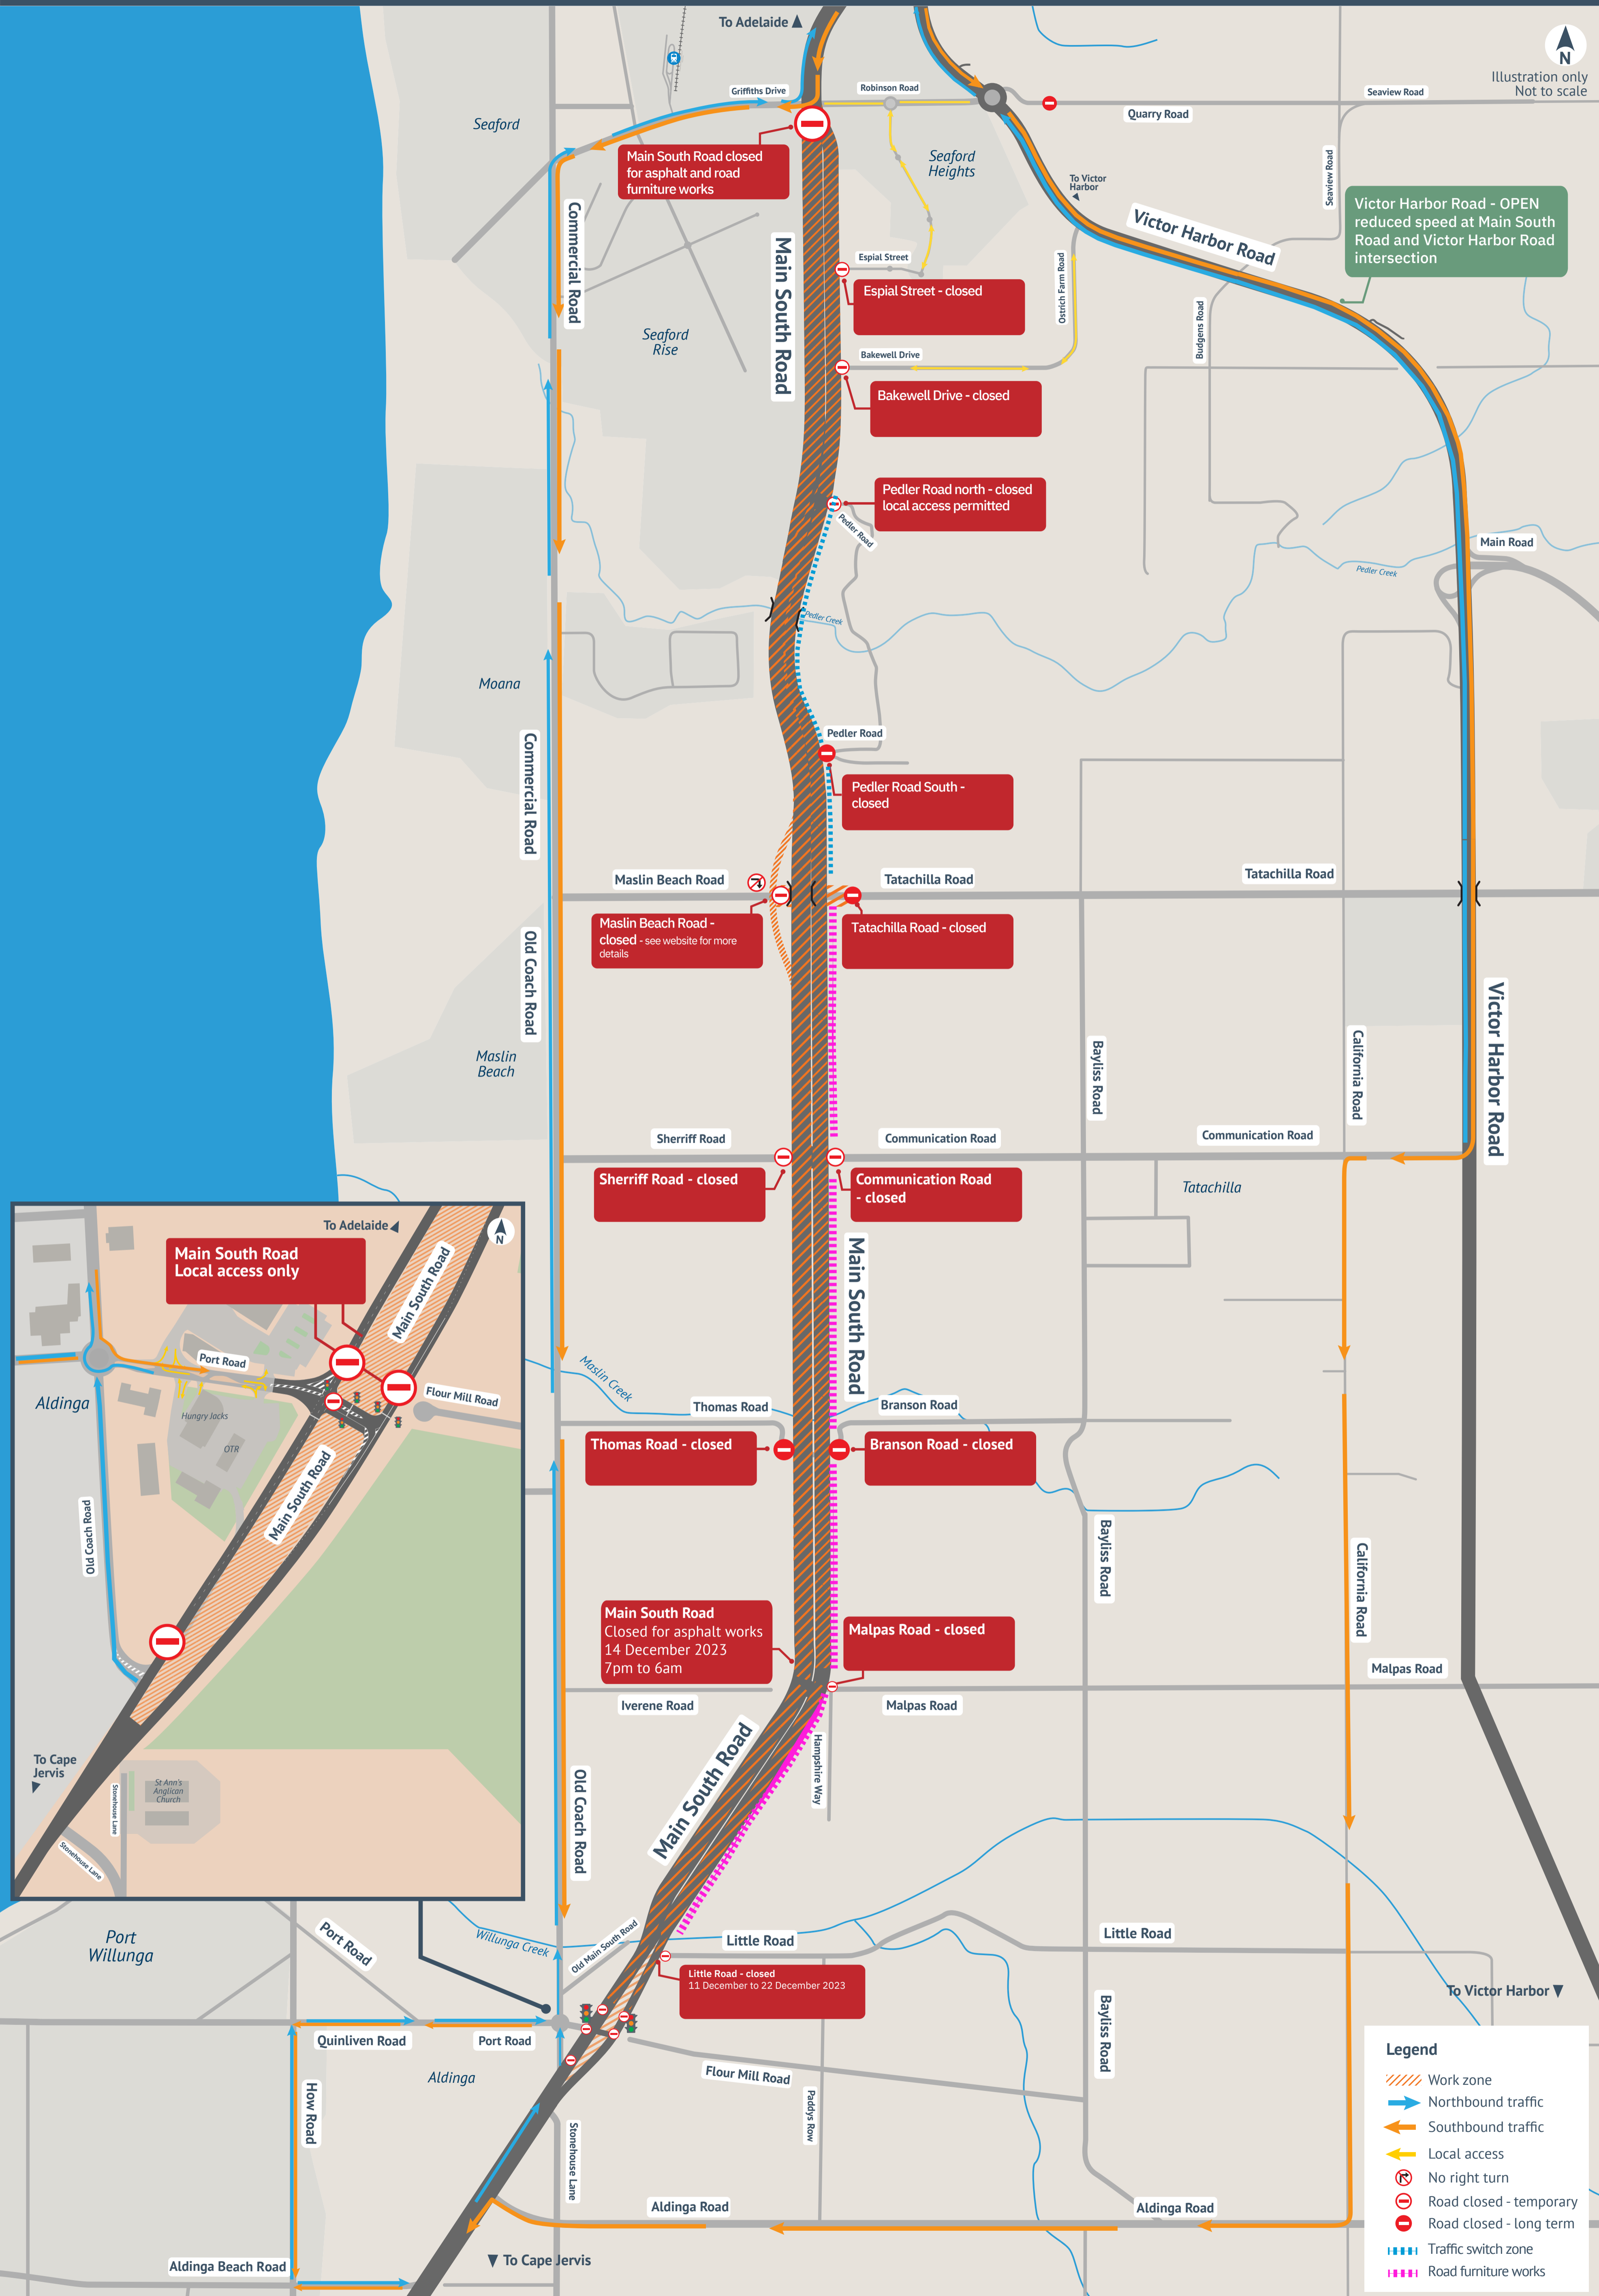

DETOUR MAP - Main South Road nightwork

Robinson Road and Port Road - nightwork for road furniture installation (guard rail, wire rope, signage) and asphalt

Thursday, 14 December 2023 between 7pm and 6am