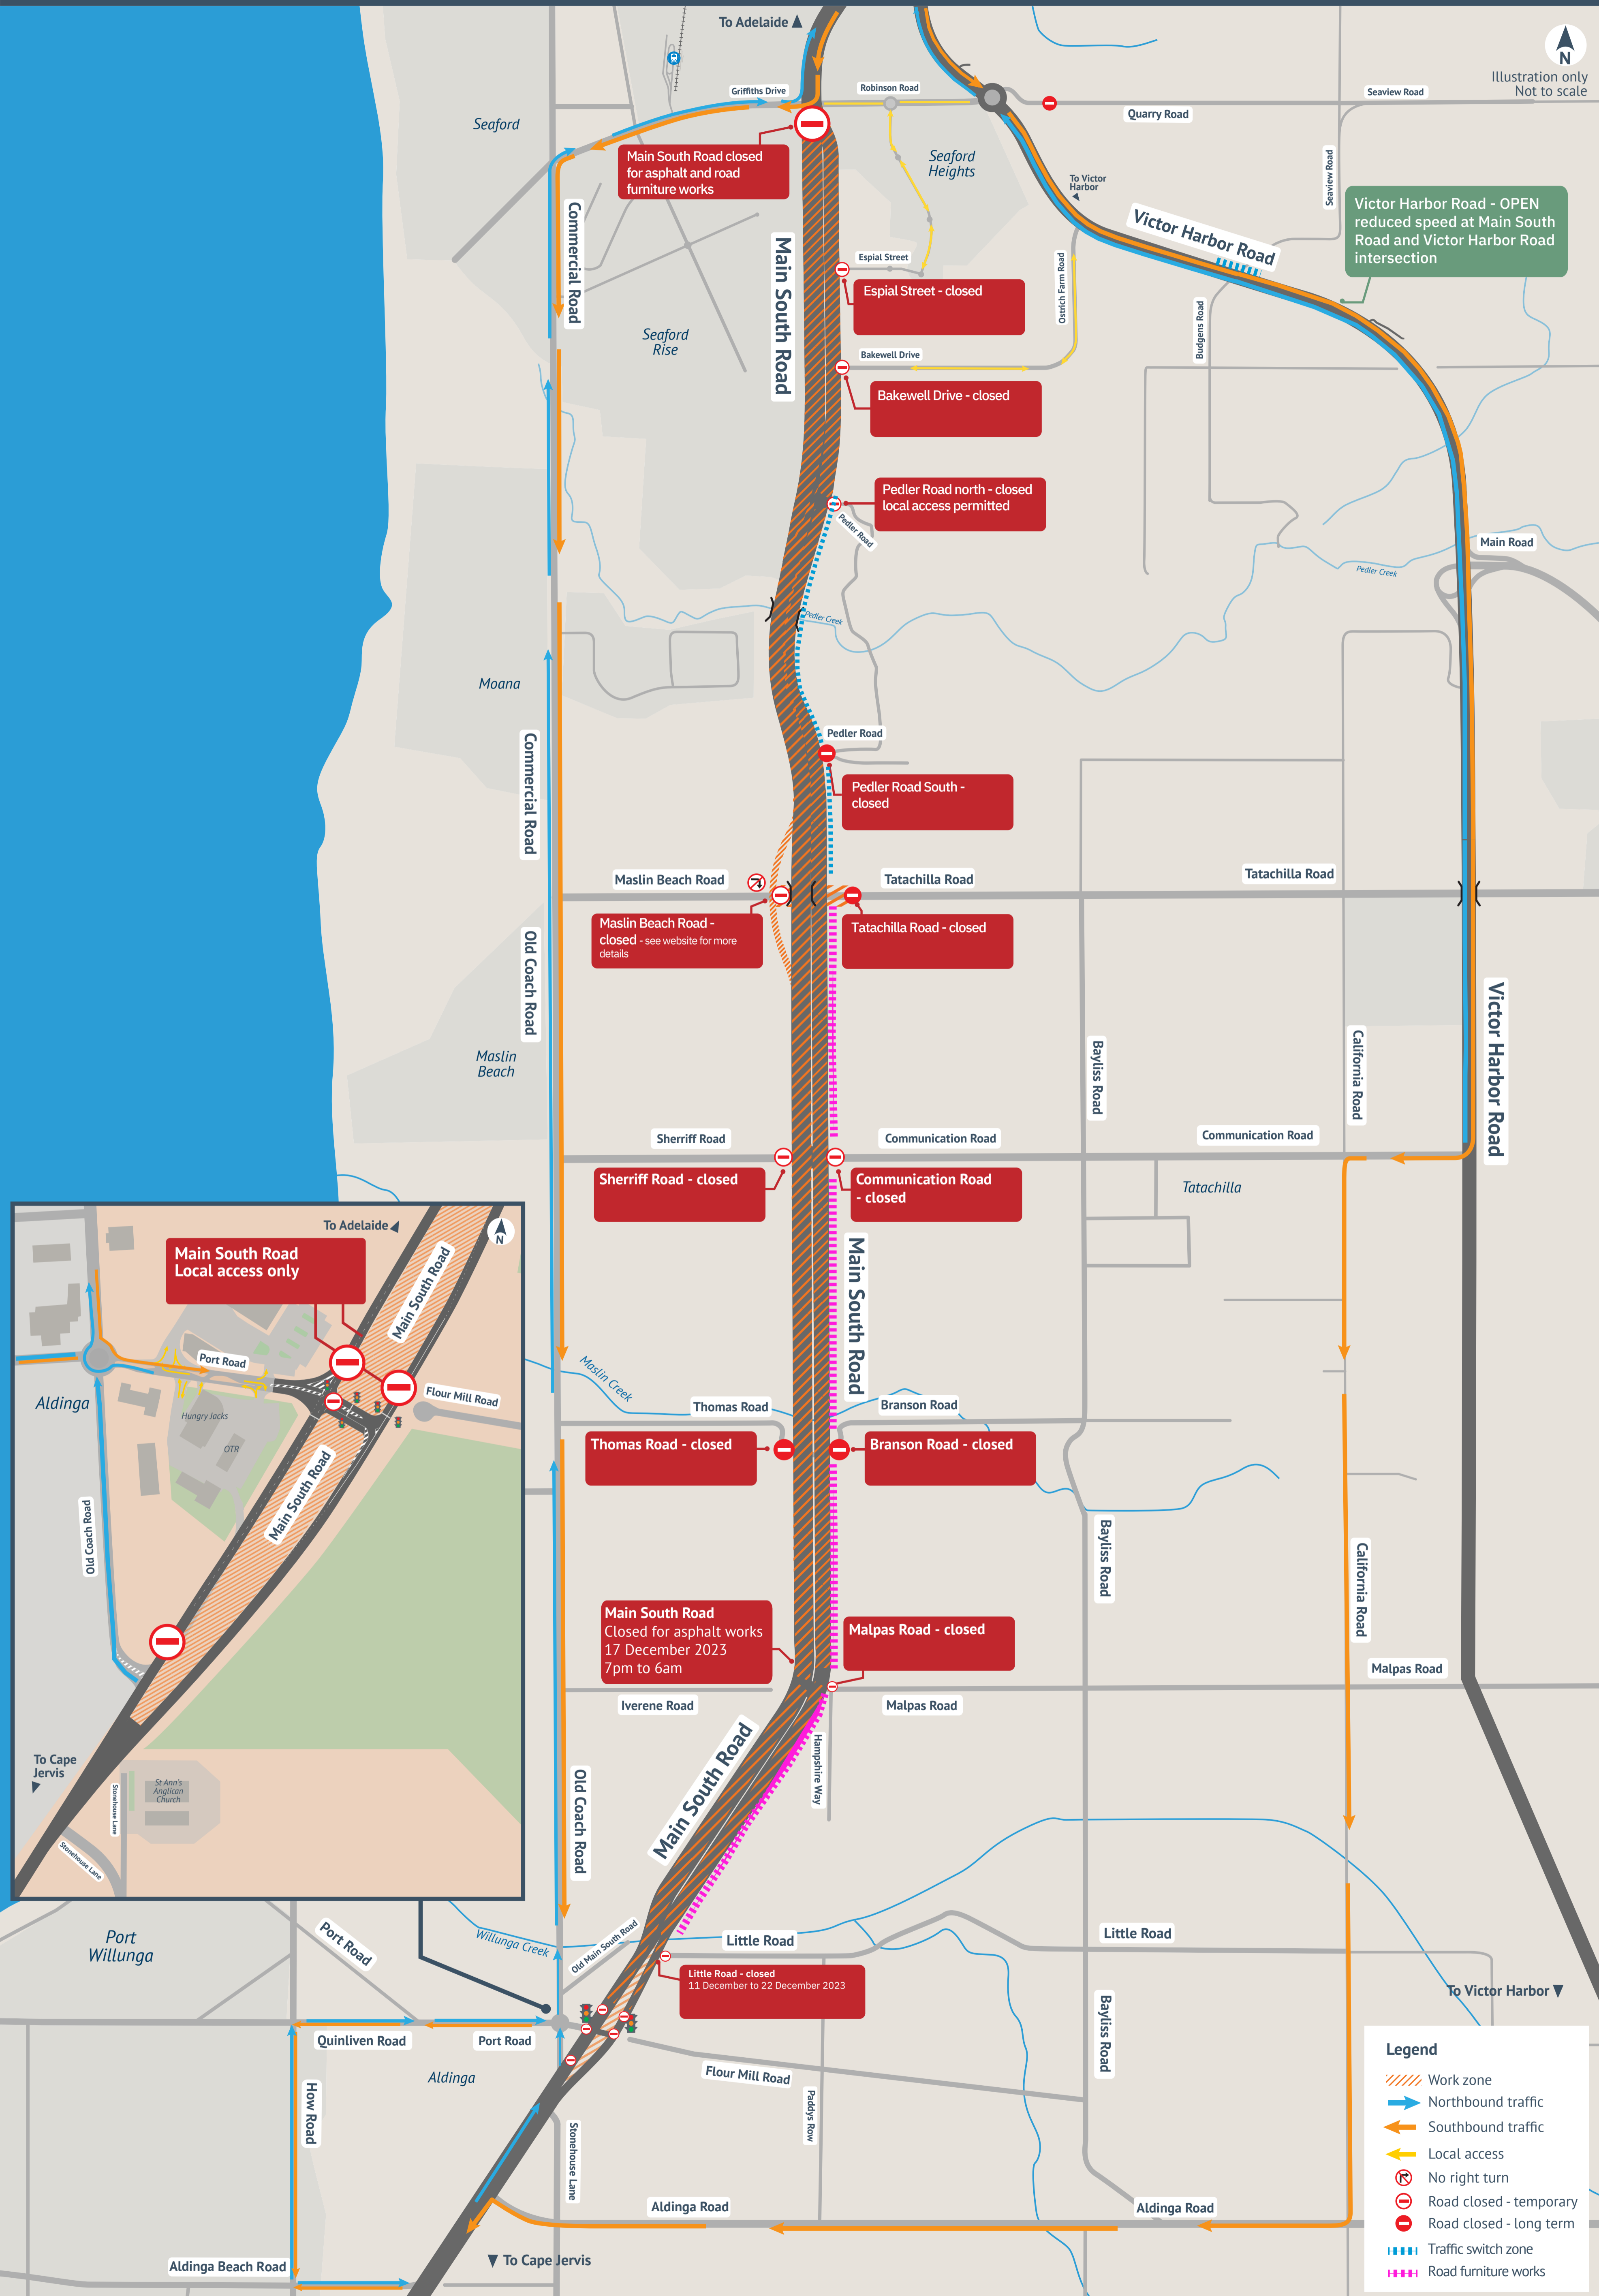

DETOUR MAP - Main South Road nightwork

Robinson Road and Port Road - nightwork for road furniture installation (guard rail, wire rope, signage) and asphalt

Sunday, 17 December 2023 between 7pm and 6am

Legend

- Work zone
- Northbound traffic
- Southbound traffic
- Local access
- No right turn
- Road closed - temporary
- Road closed - long term
- Traffic switch zone
- Road furniture works

FLEURIEU CONNECTIONS ALLIANCE