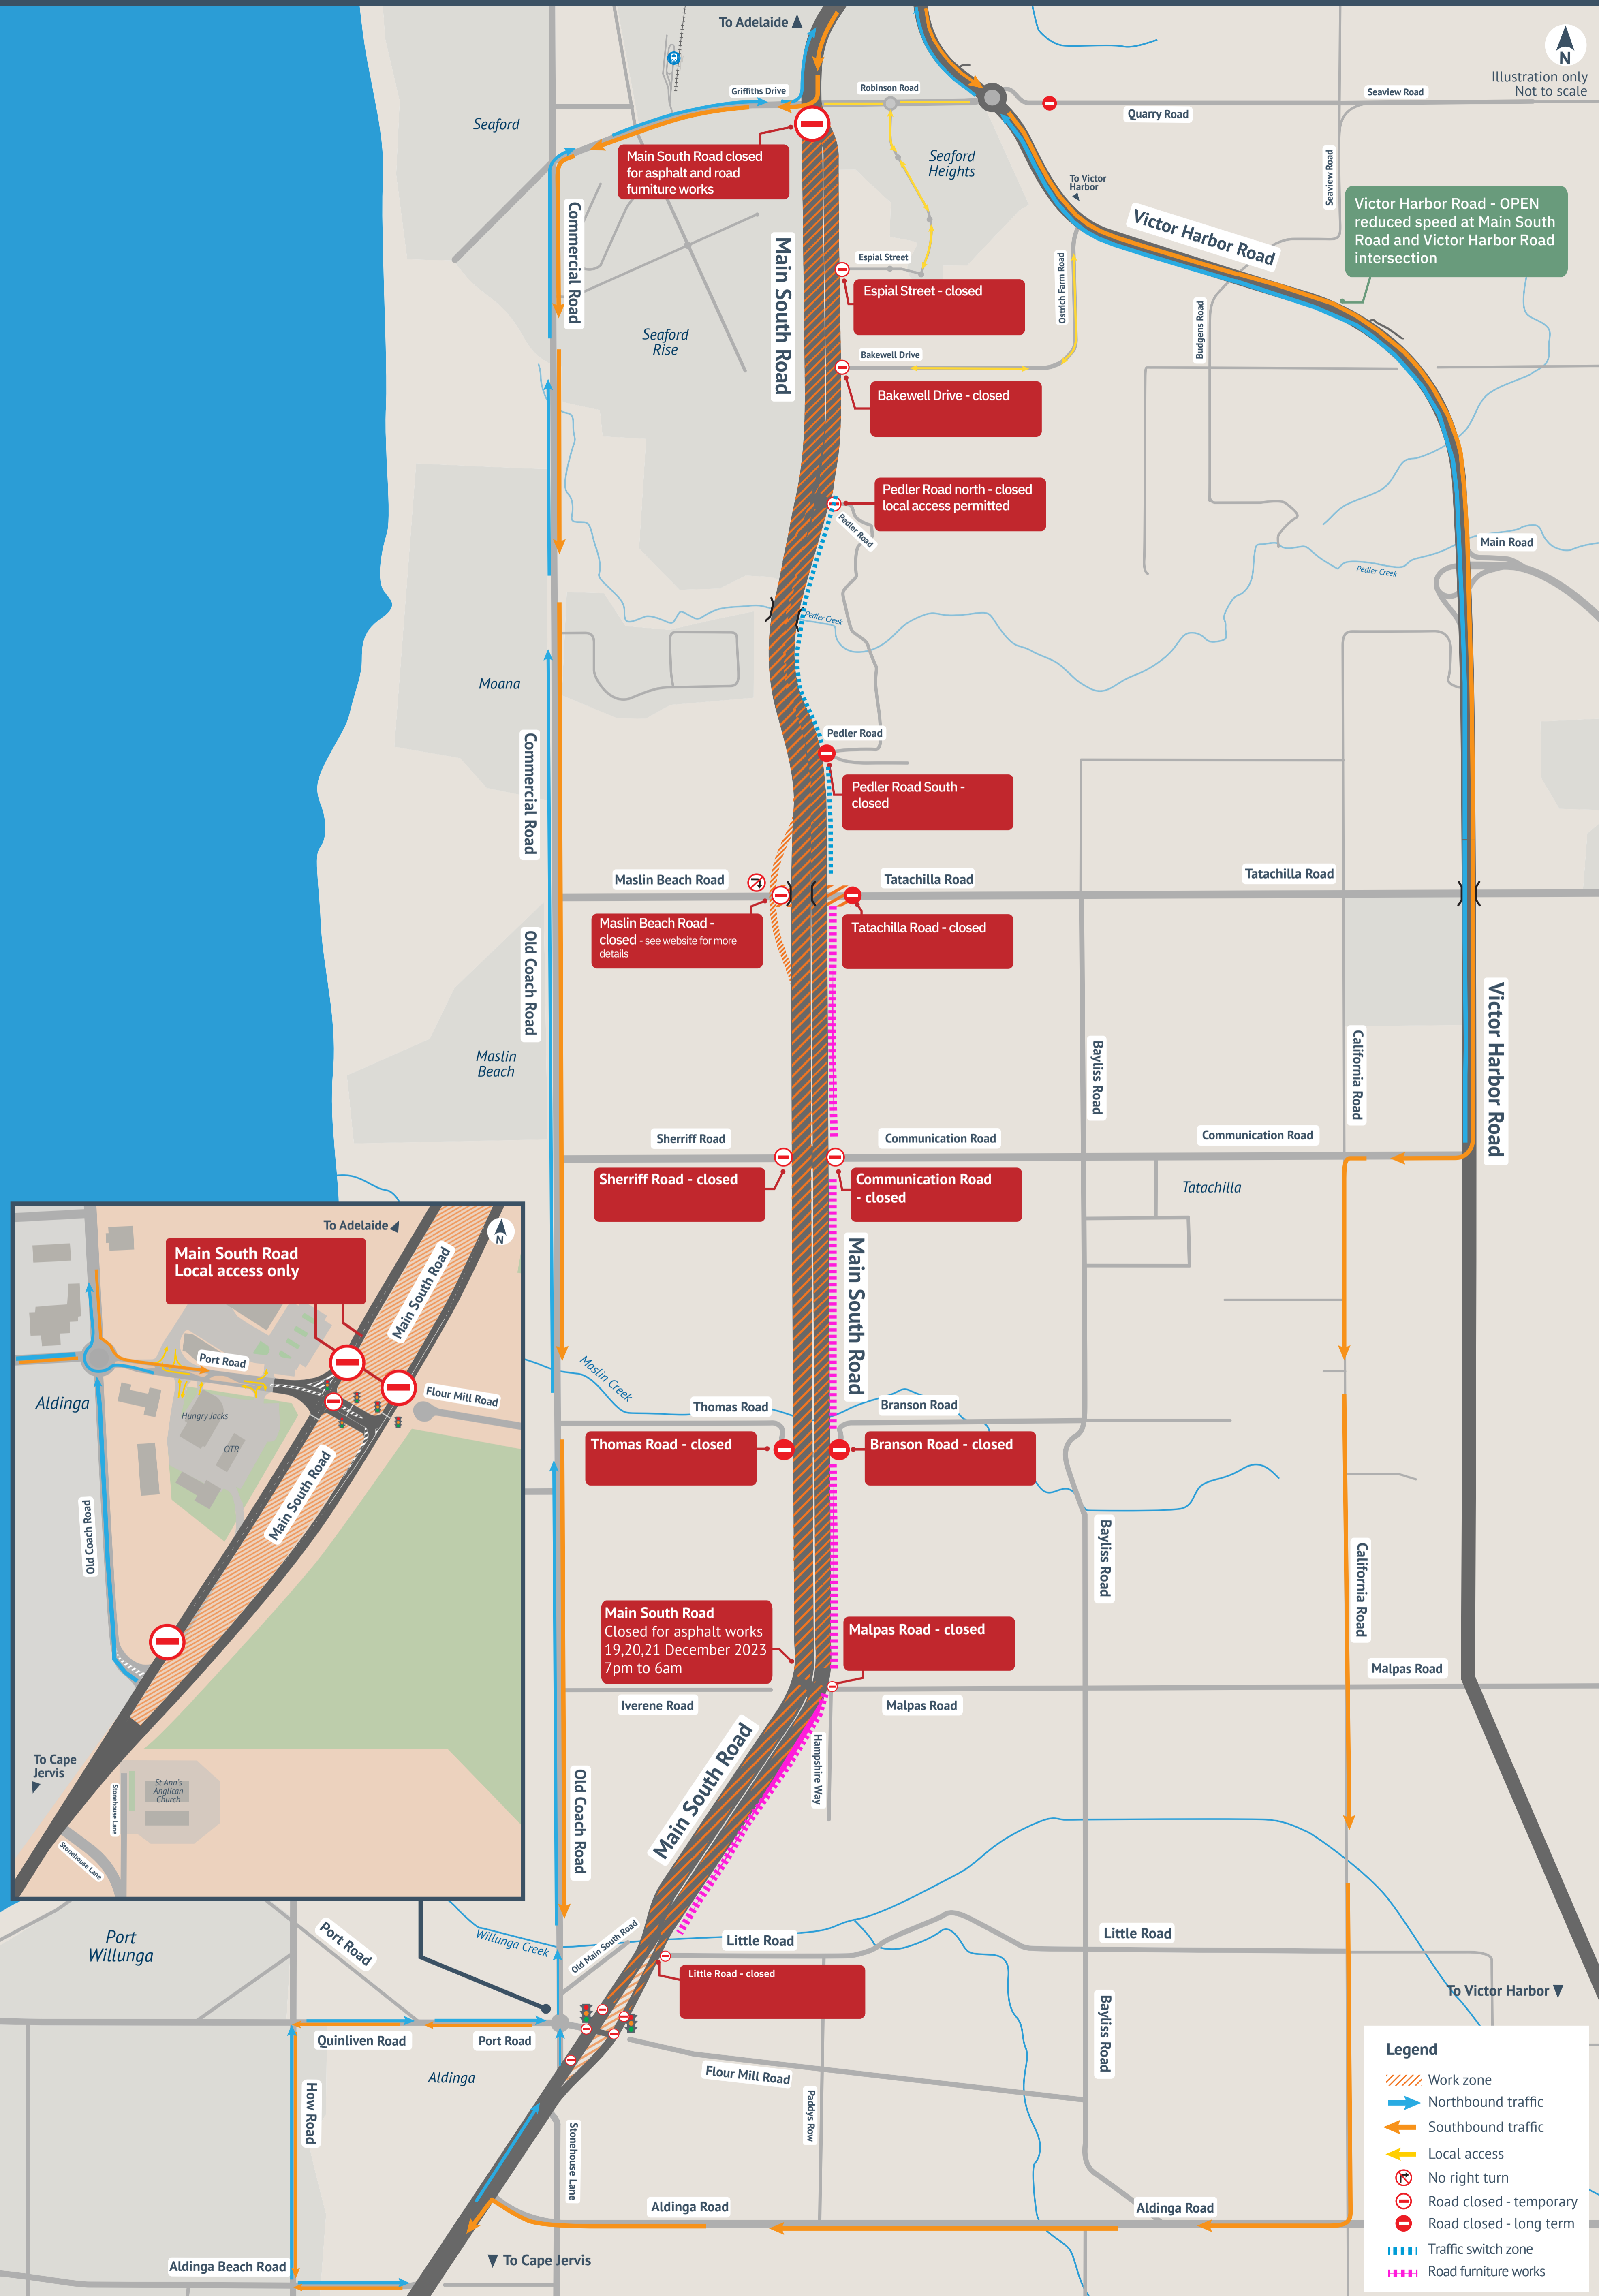

DETOUR MAP - Main South Road nightwork

Robinson Road and Port Road - nightwork for road furniture installation (guard rail, wire rope, signage) and asphalt

Tuesday, 19 December 2023 between 7pm and 6am

Wednesday, 20 December 2023 between 7pm and 6am

Thursday, 21 December 2023 between 7pm and 6am

Australian Government

Government of South Australia

FLEURIEU CONNECTIONS ALLIANCE

1300 896 826

info@fcalliance.com.au

www.fcalliance.com.au