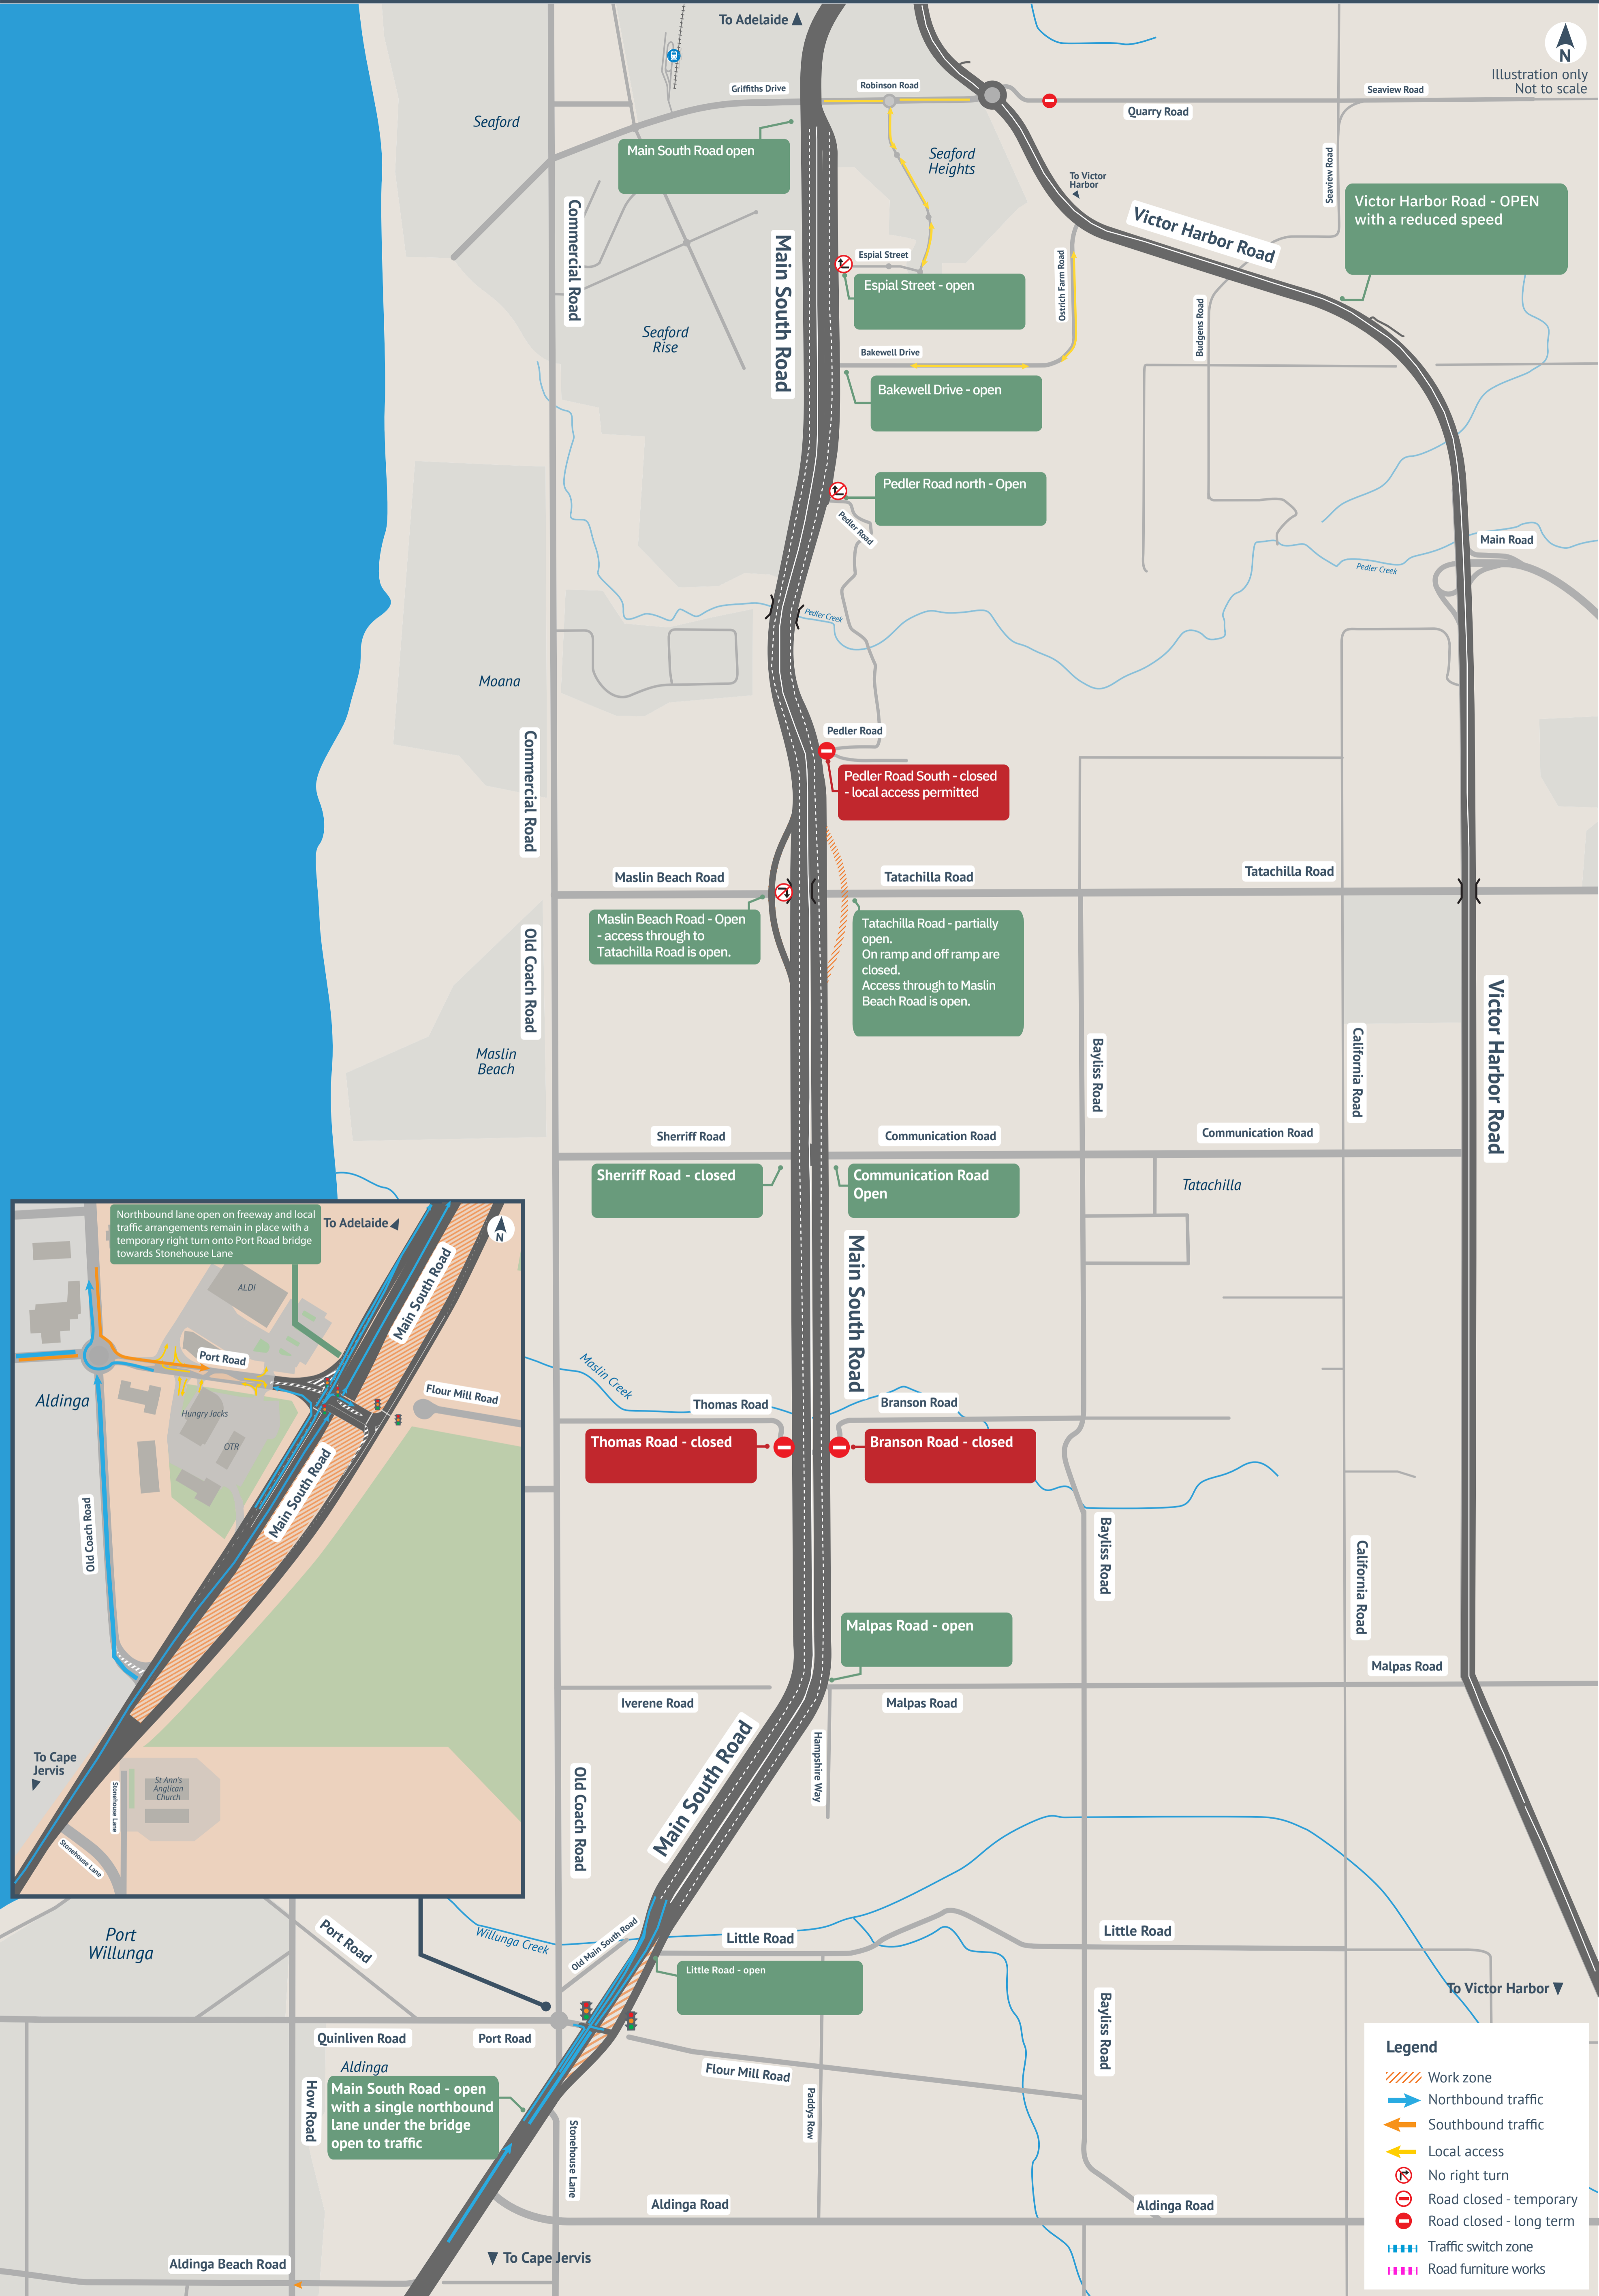

DETOUR MAP - Main South Road

Robinson Road to Port Road - four lanes open to traffic, with a single northbound lane open under the Port Road bridge
 Friday, 22 December 2023 to Thursday, 4 January 2024

Legend

- Work zone
- Northbound traffic
- Southbound traffic
- Local access
- No right turn
- Road closed - temporary
- Road closed - long term
- Traffic switch zone
- Road furniture works

Australian Government