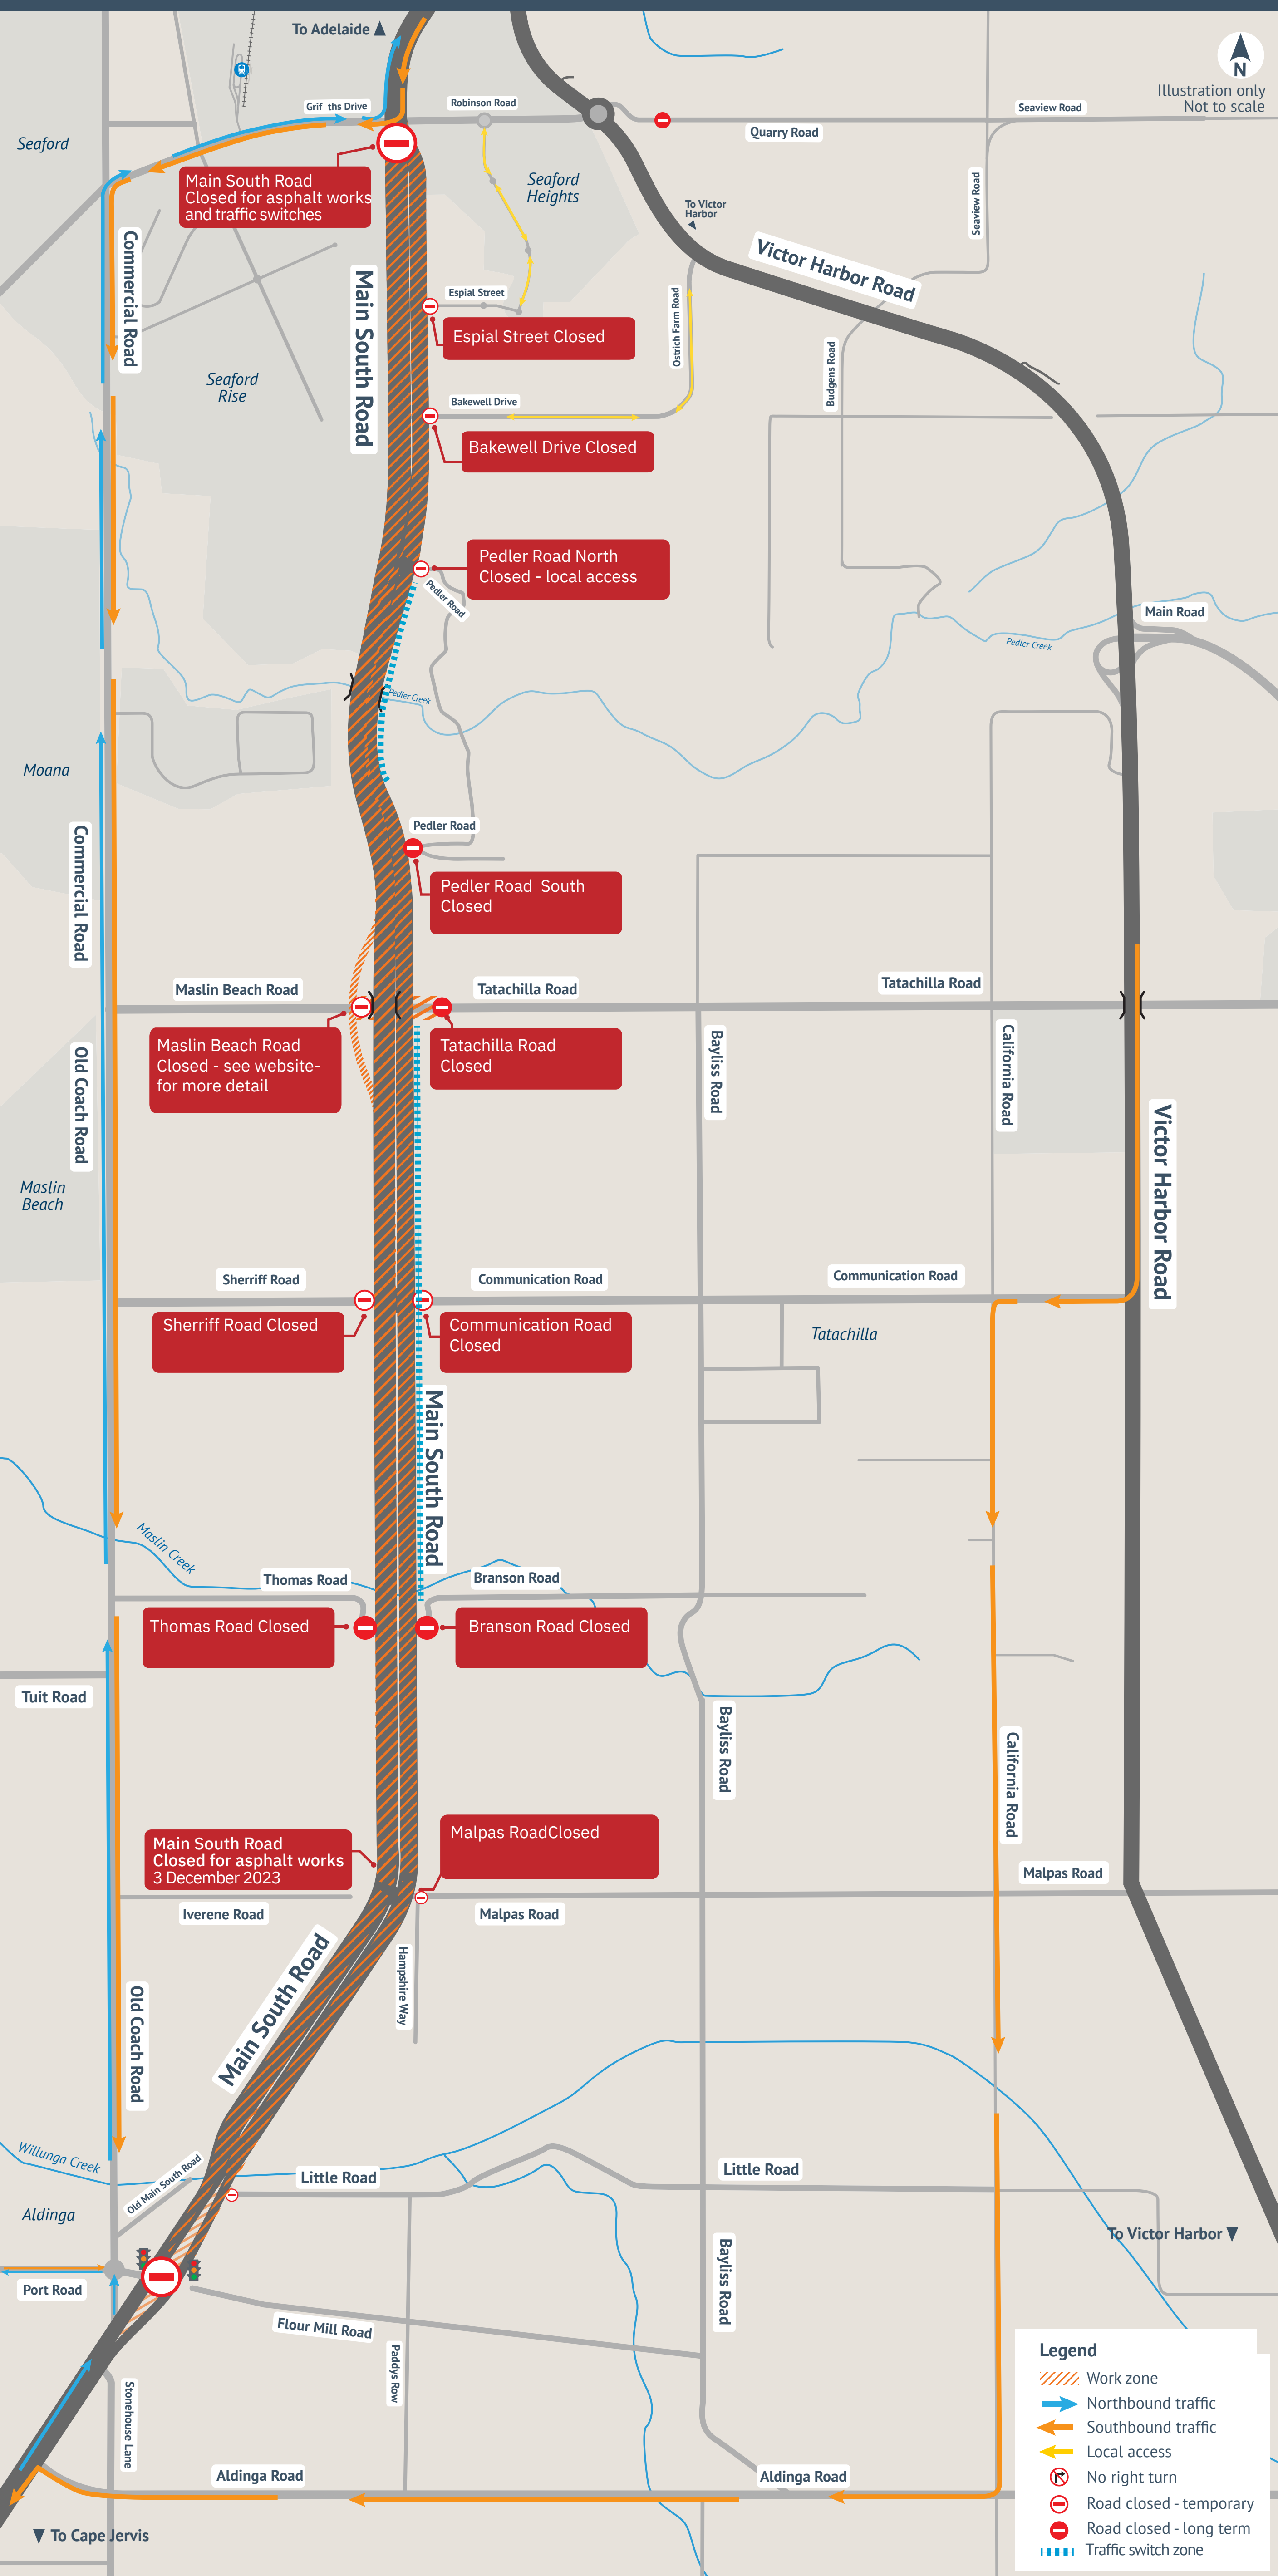

Main South Road Duplication Project - Detour Map
 Robinson Road to Port Road - Nightwork
 Tuesday, 5 December - 7pm to 6am

Main South Road
 Closed for asphalt works
 and traffic switches

Espial Street
 Closed

Bakewell Drive
 Closed

Pedler Road North
 Closed - local access

Pedler Road South
 Closed

Maslin Beach Road
 Closed - see website-
 for more detail

Tatachilla Road
 Closed

Sherriff Road
 Closed

Communication Road
 Closed

Thomas Road
 Closed

Branson Road
 Closed

Main South Road
 Closed for asphalt works
 3 December 2023

Malpas Road
 Closed

- Legend**
- Work zone
 - Northbound traffic
 - Southbound traffic
 - Local access
 - No right turn
 - Road closed - temporary
 - Road closed - long term
 - Traffic switch zone