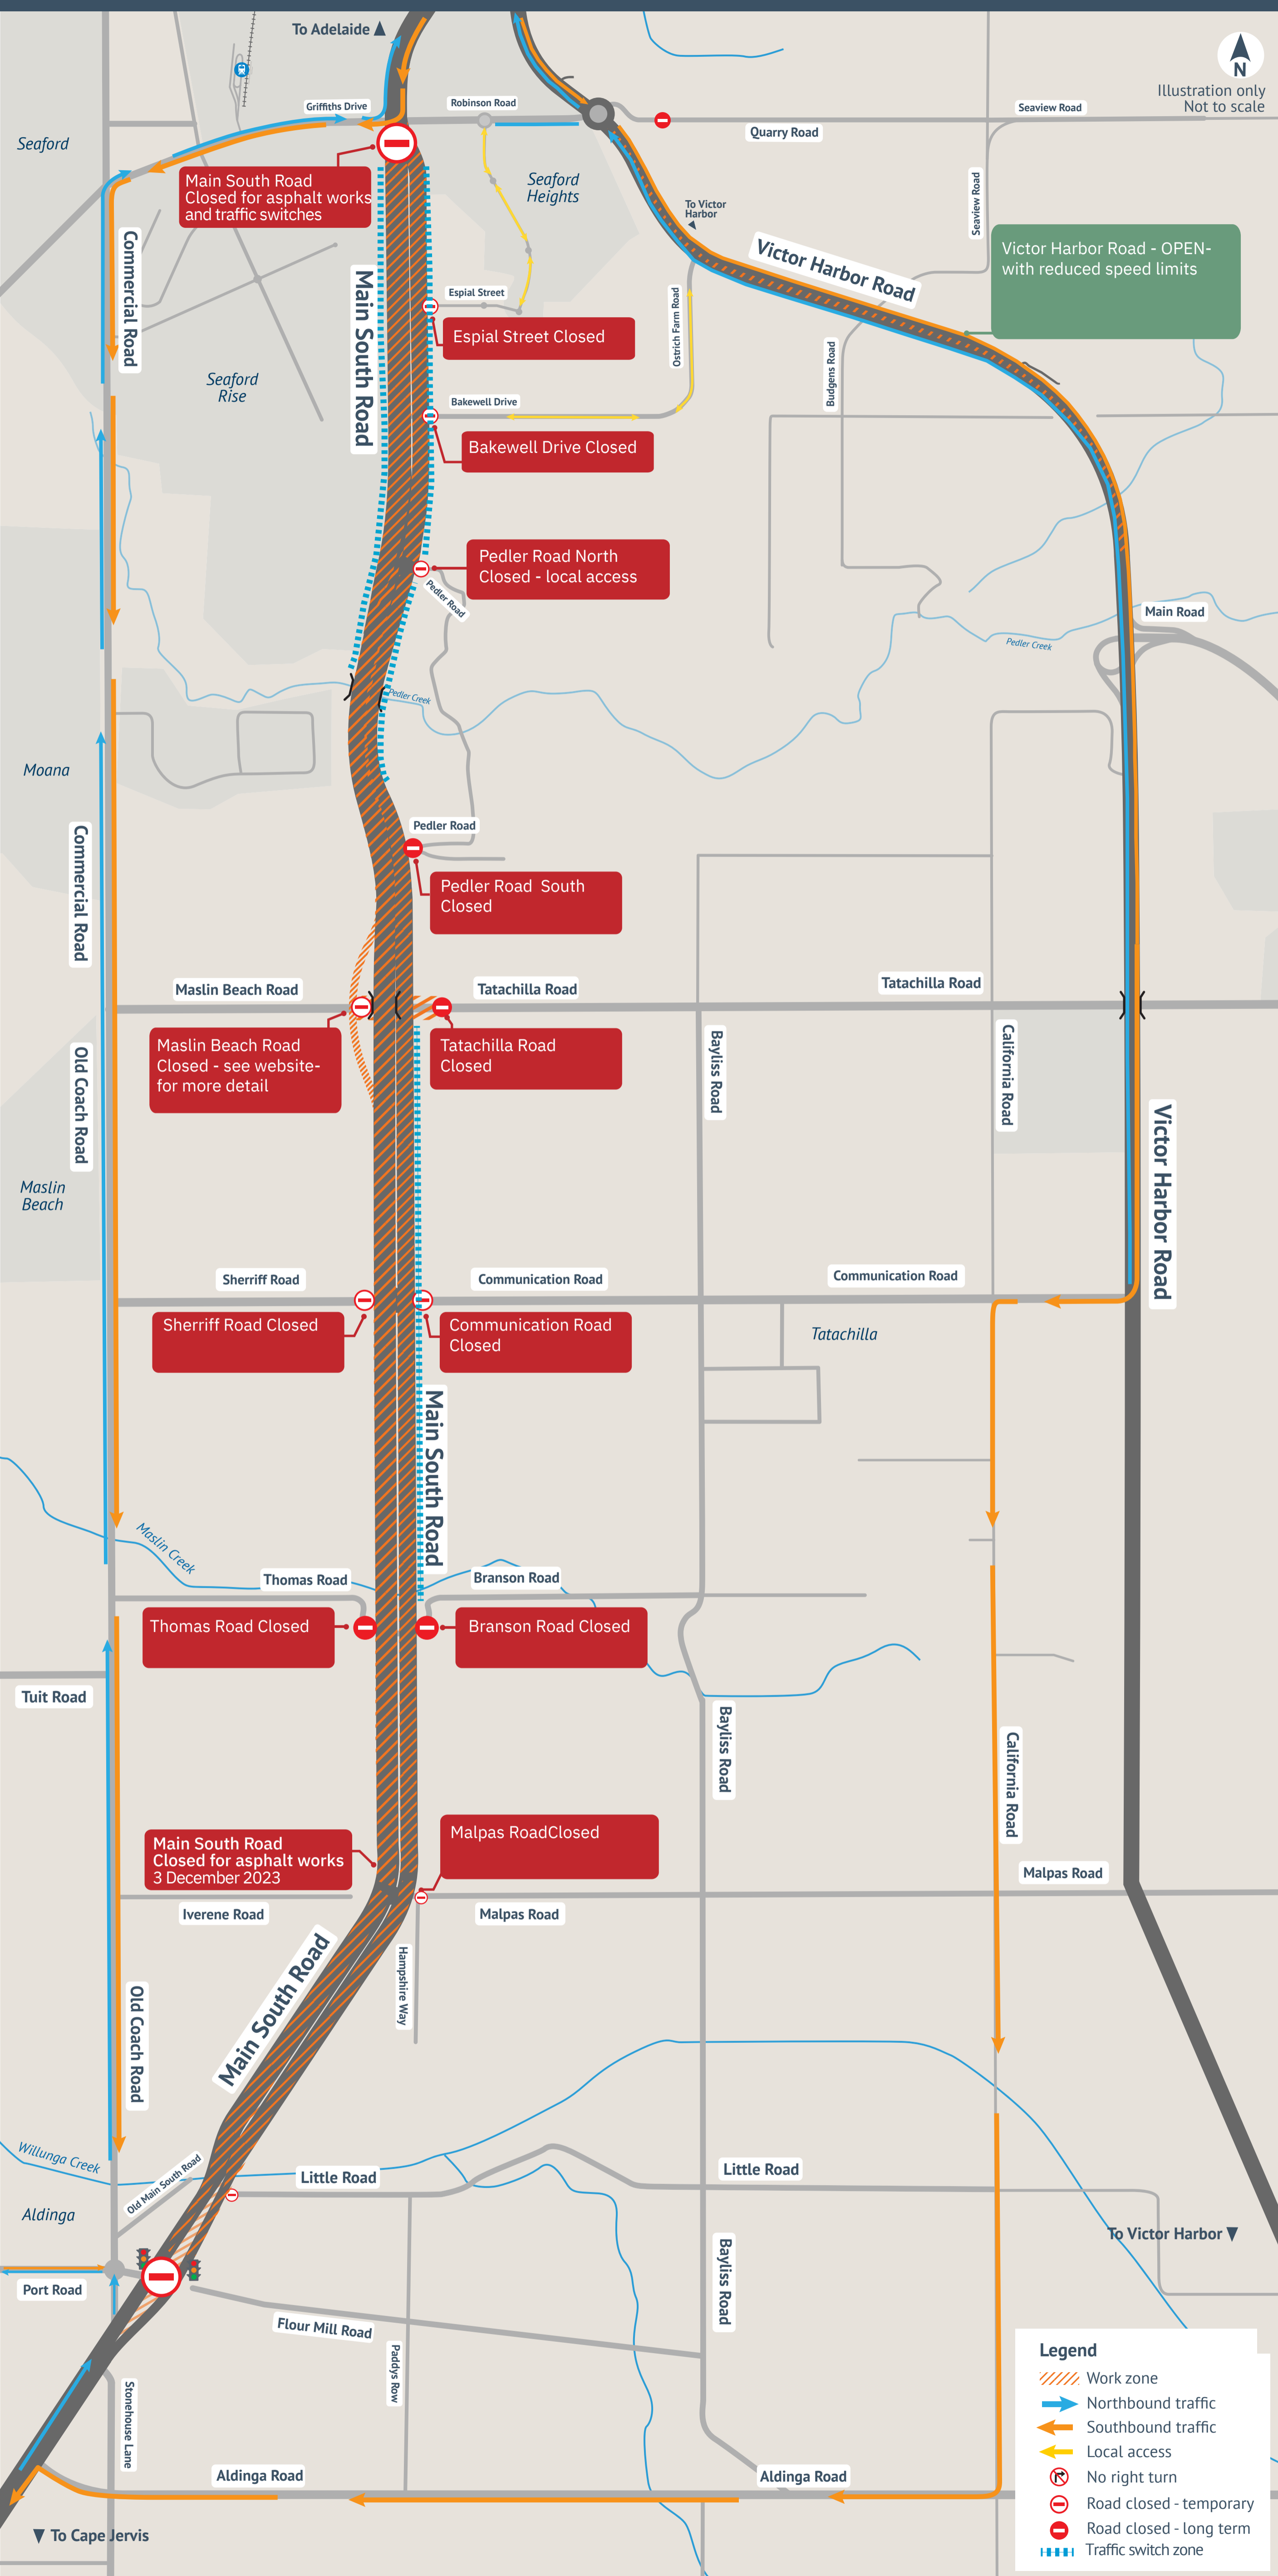

Main South Road Duplication Project - Detour Map  
 Robinson Road to Port Road - Nightwork  
 Wednesday, 6 December - 7pm to 6am

Illustration only  
 Not to scale

**Legend**

- Work zone
- Northbound traffic
- Southbound traffic
- Local access
- No right turn
- Road closed - temporary
- Road closed - long term
- Traffic switch zone