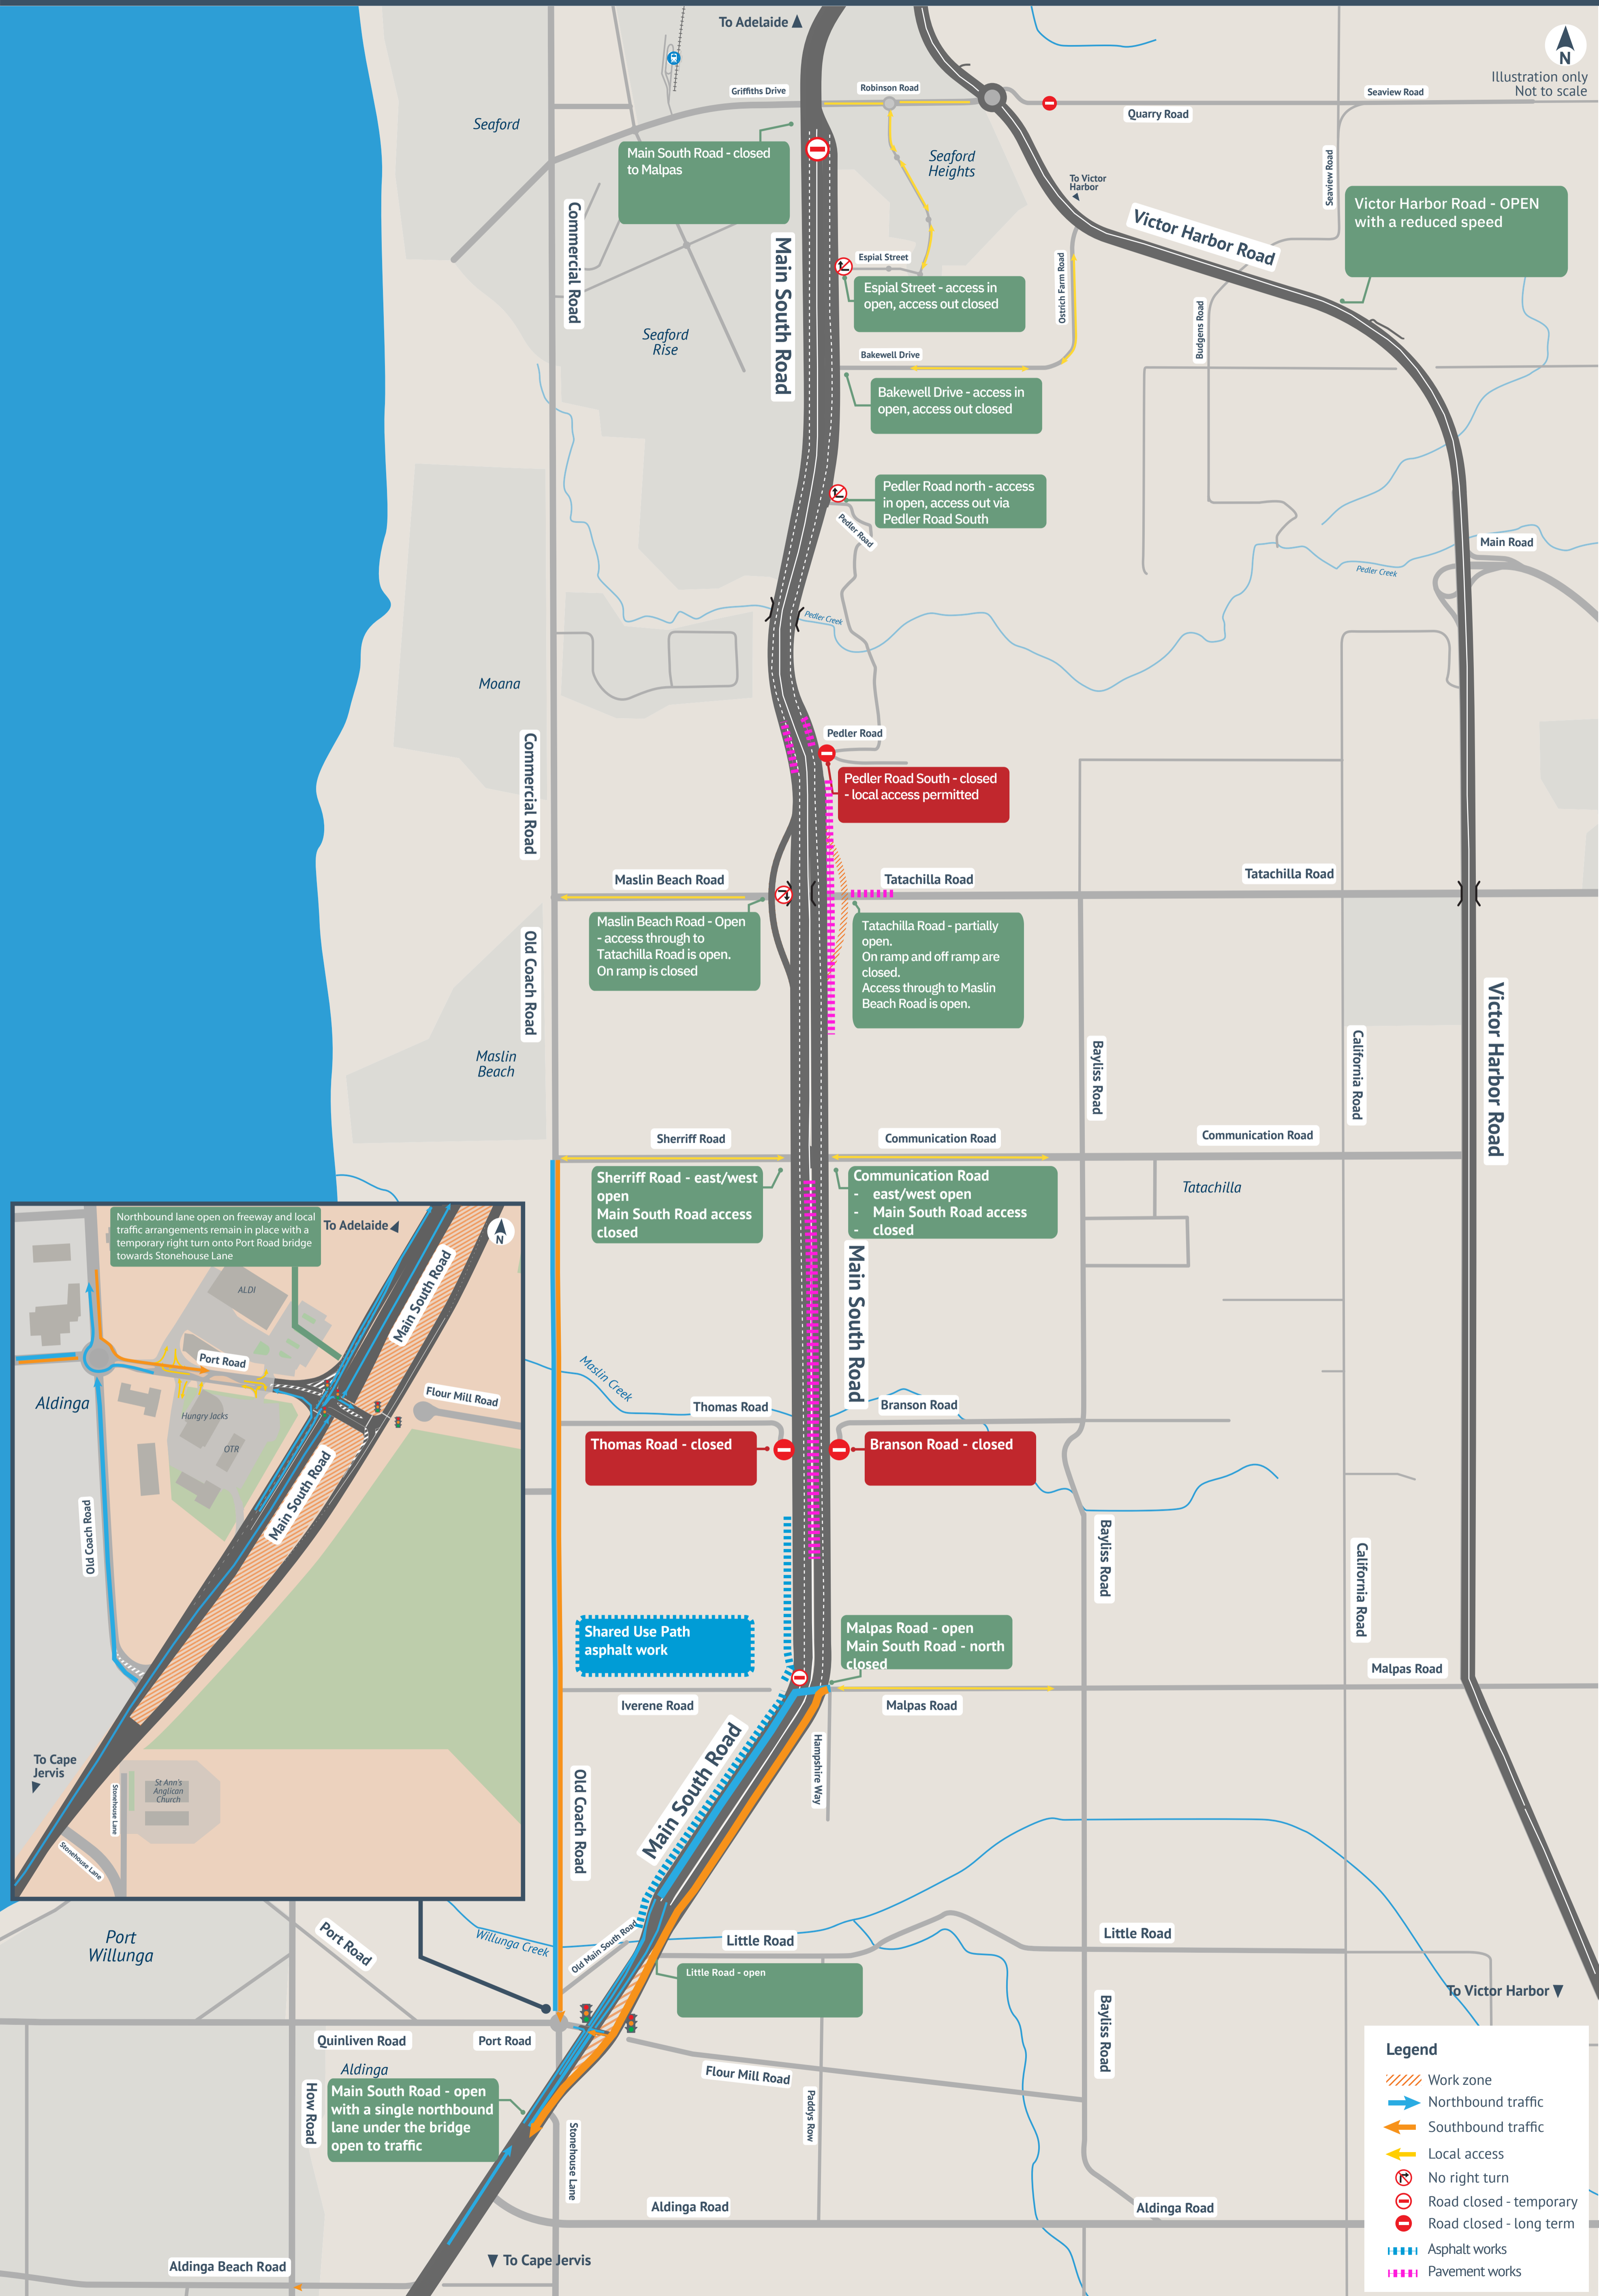

DETOUR MAP - Main South Road

Between Robinson Road to Malpas Road closed for barrier removal, median work and asphalt works

Sunday, 14 January 2024 between 7pm and 7am

Australian Government

Government of South Australia