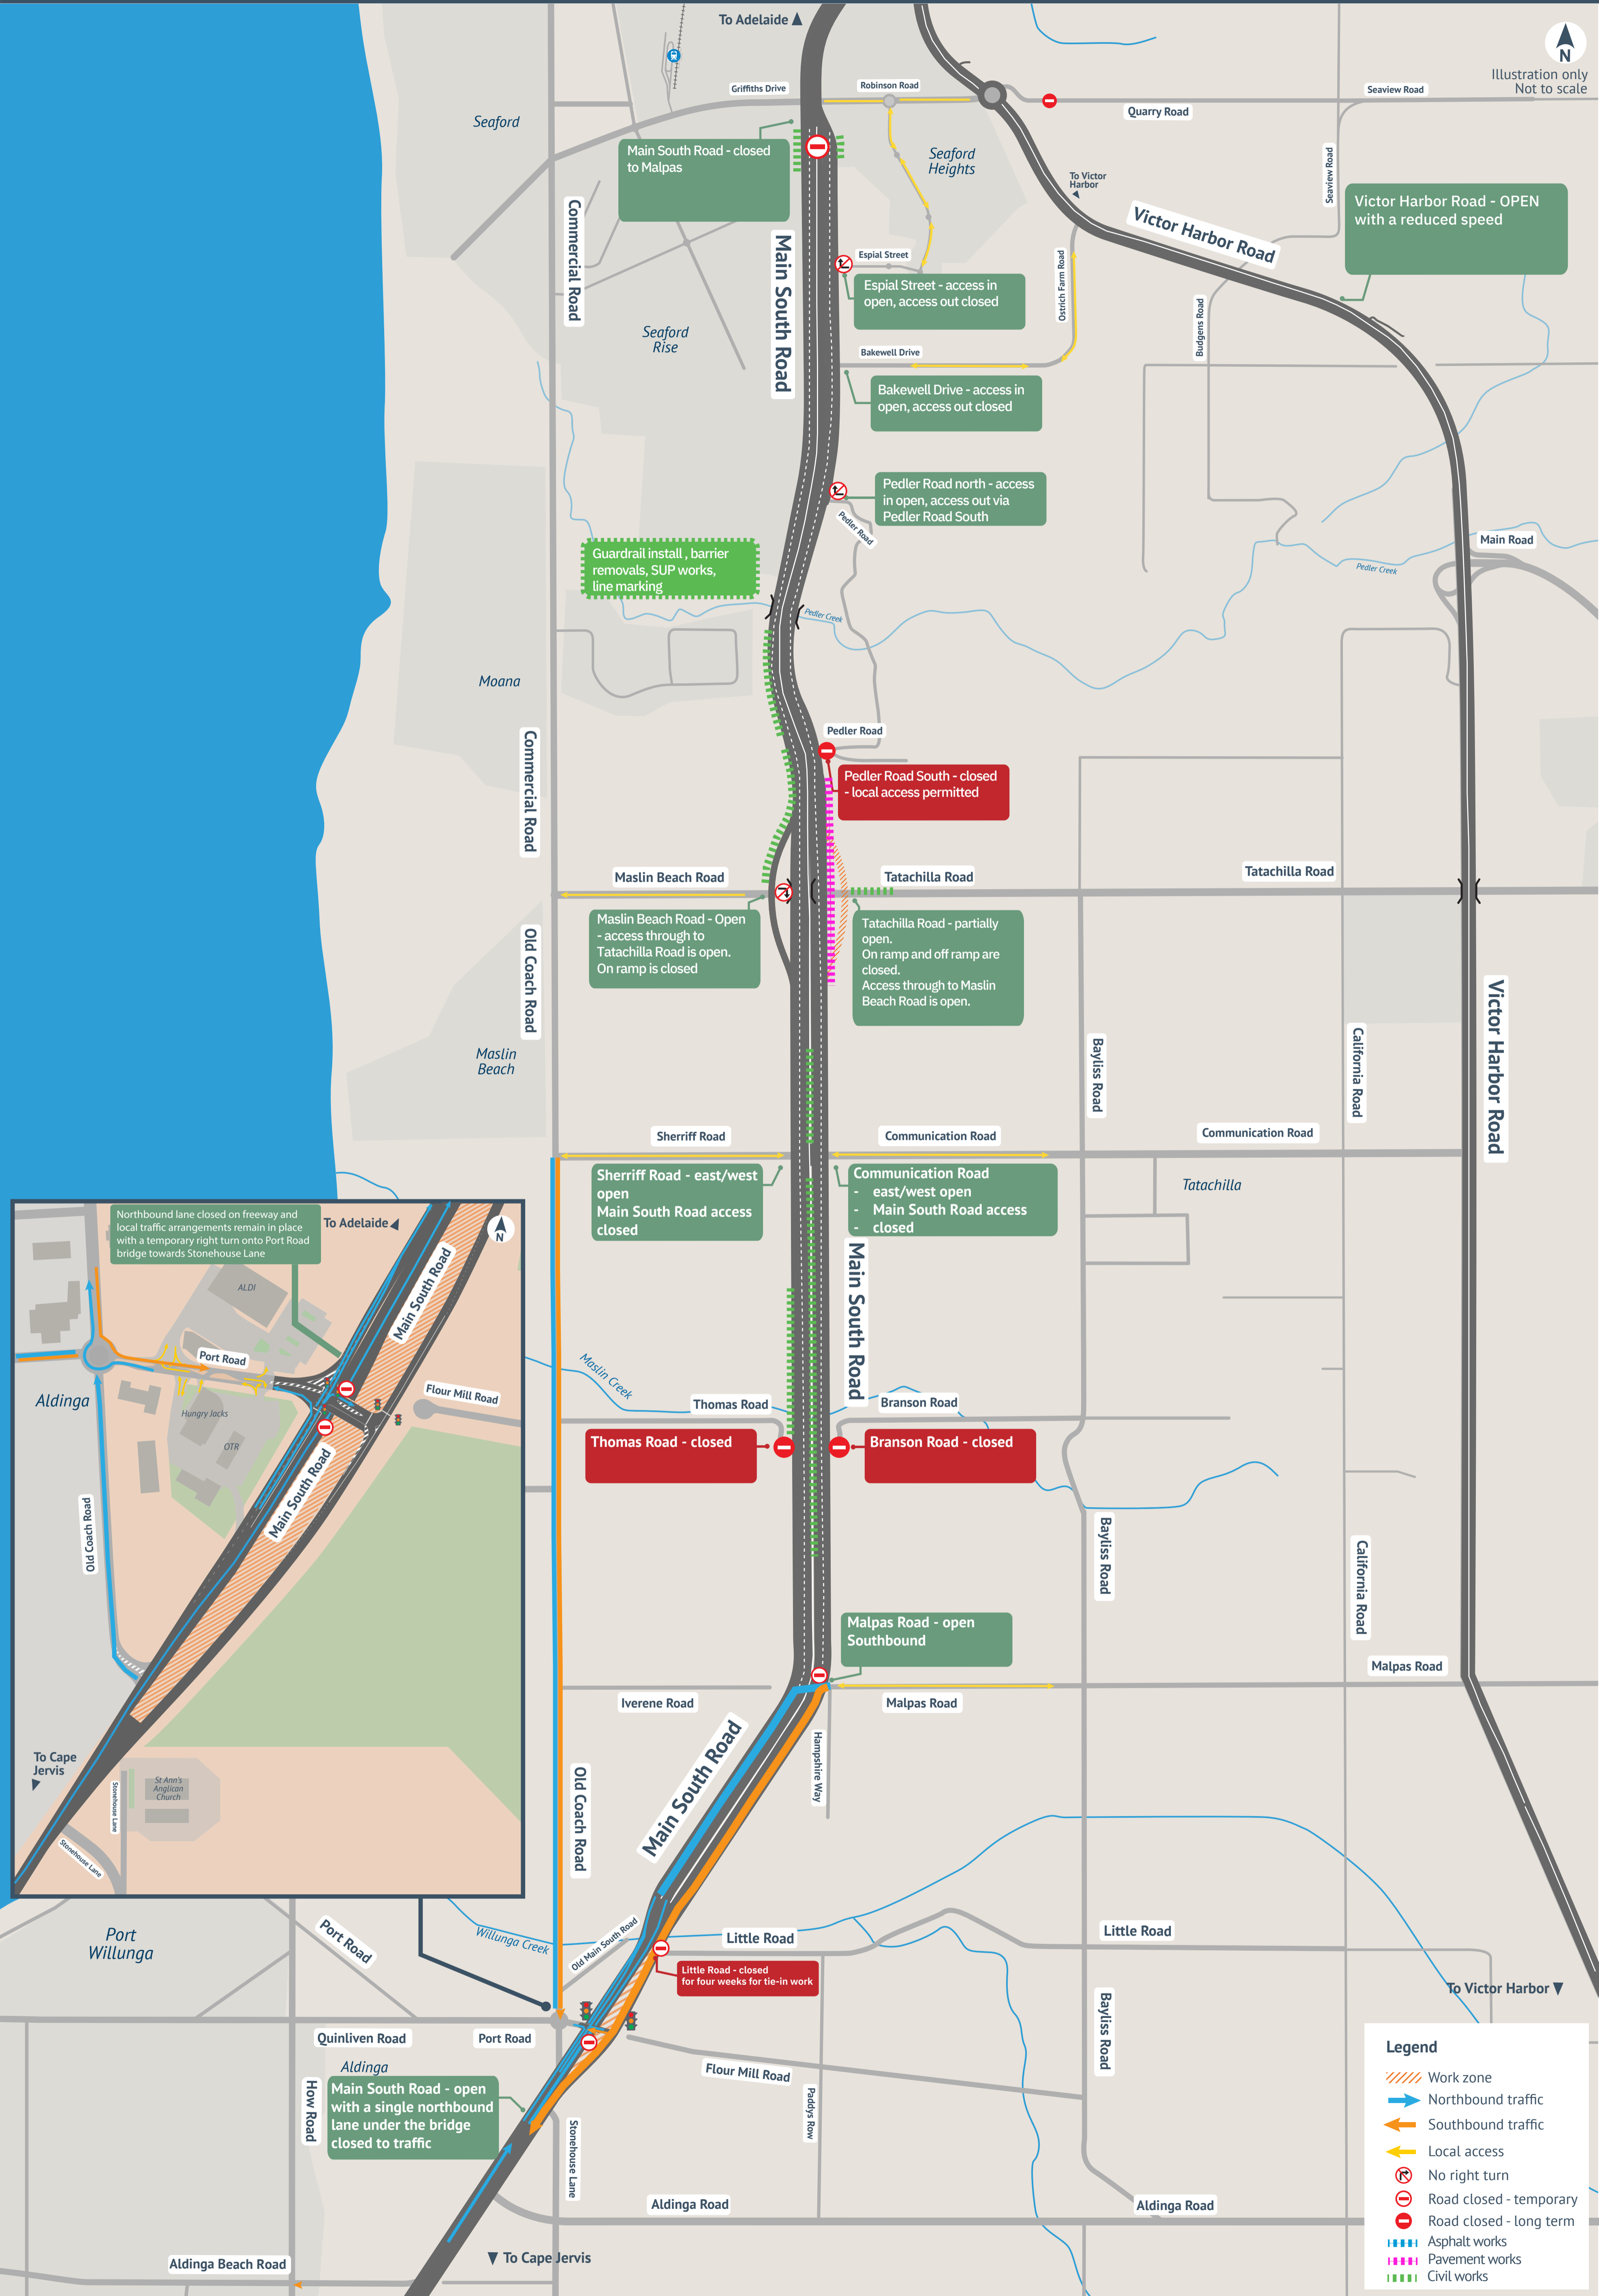

DETOUR MAP - Main South Road
 Between Robinson Road to Malpas Road, with the Port Road underpass closed
 Sunday, 20 January 2024 between 7pm and 7am

Australian Government

Government of South Australia

FLEURIEU CONNECTIONS ALLIANCE