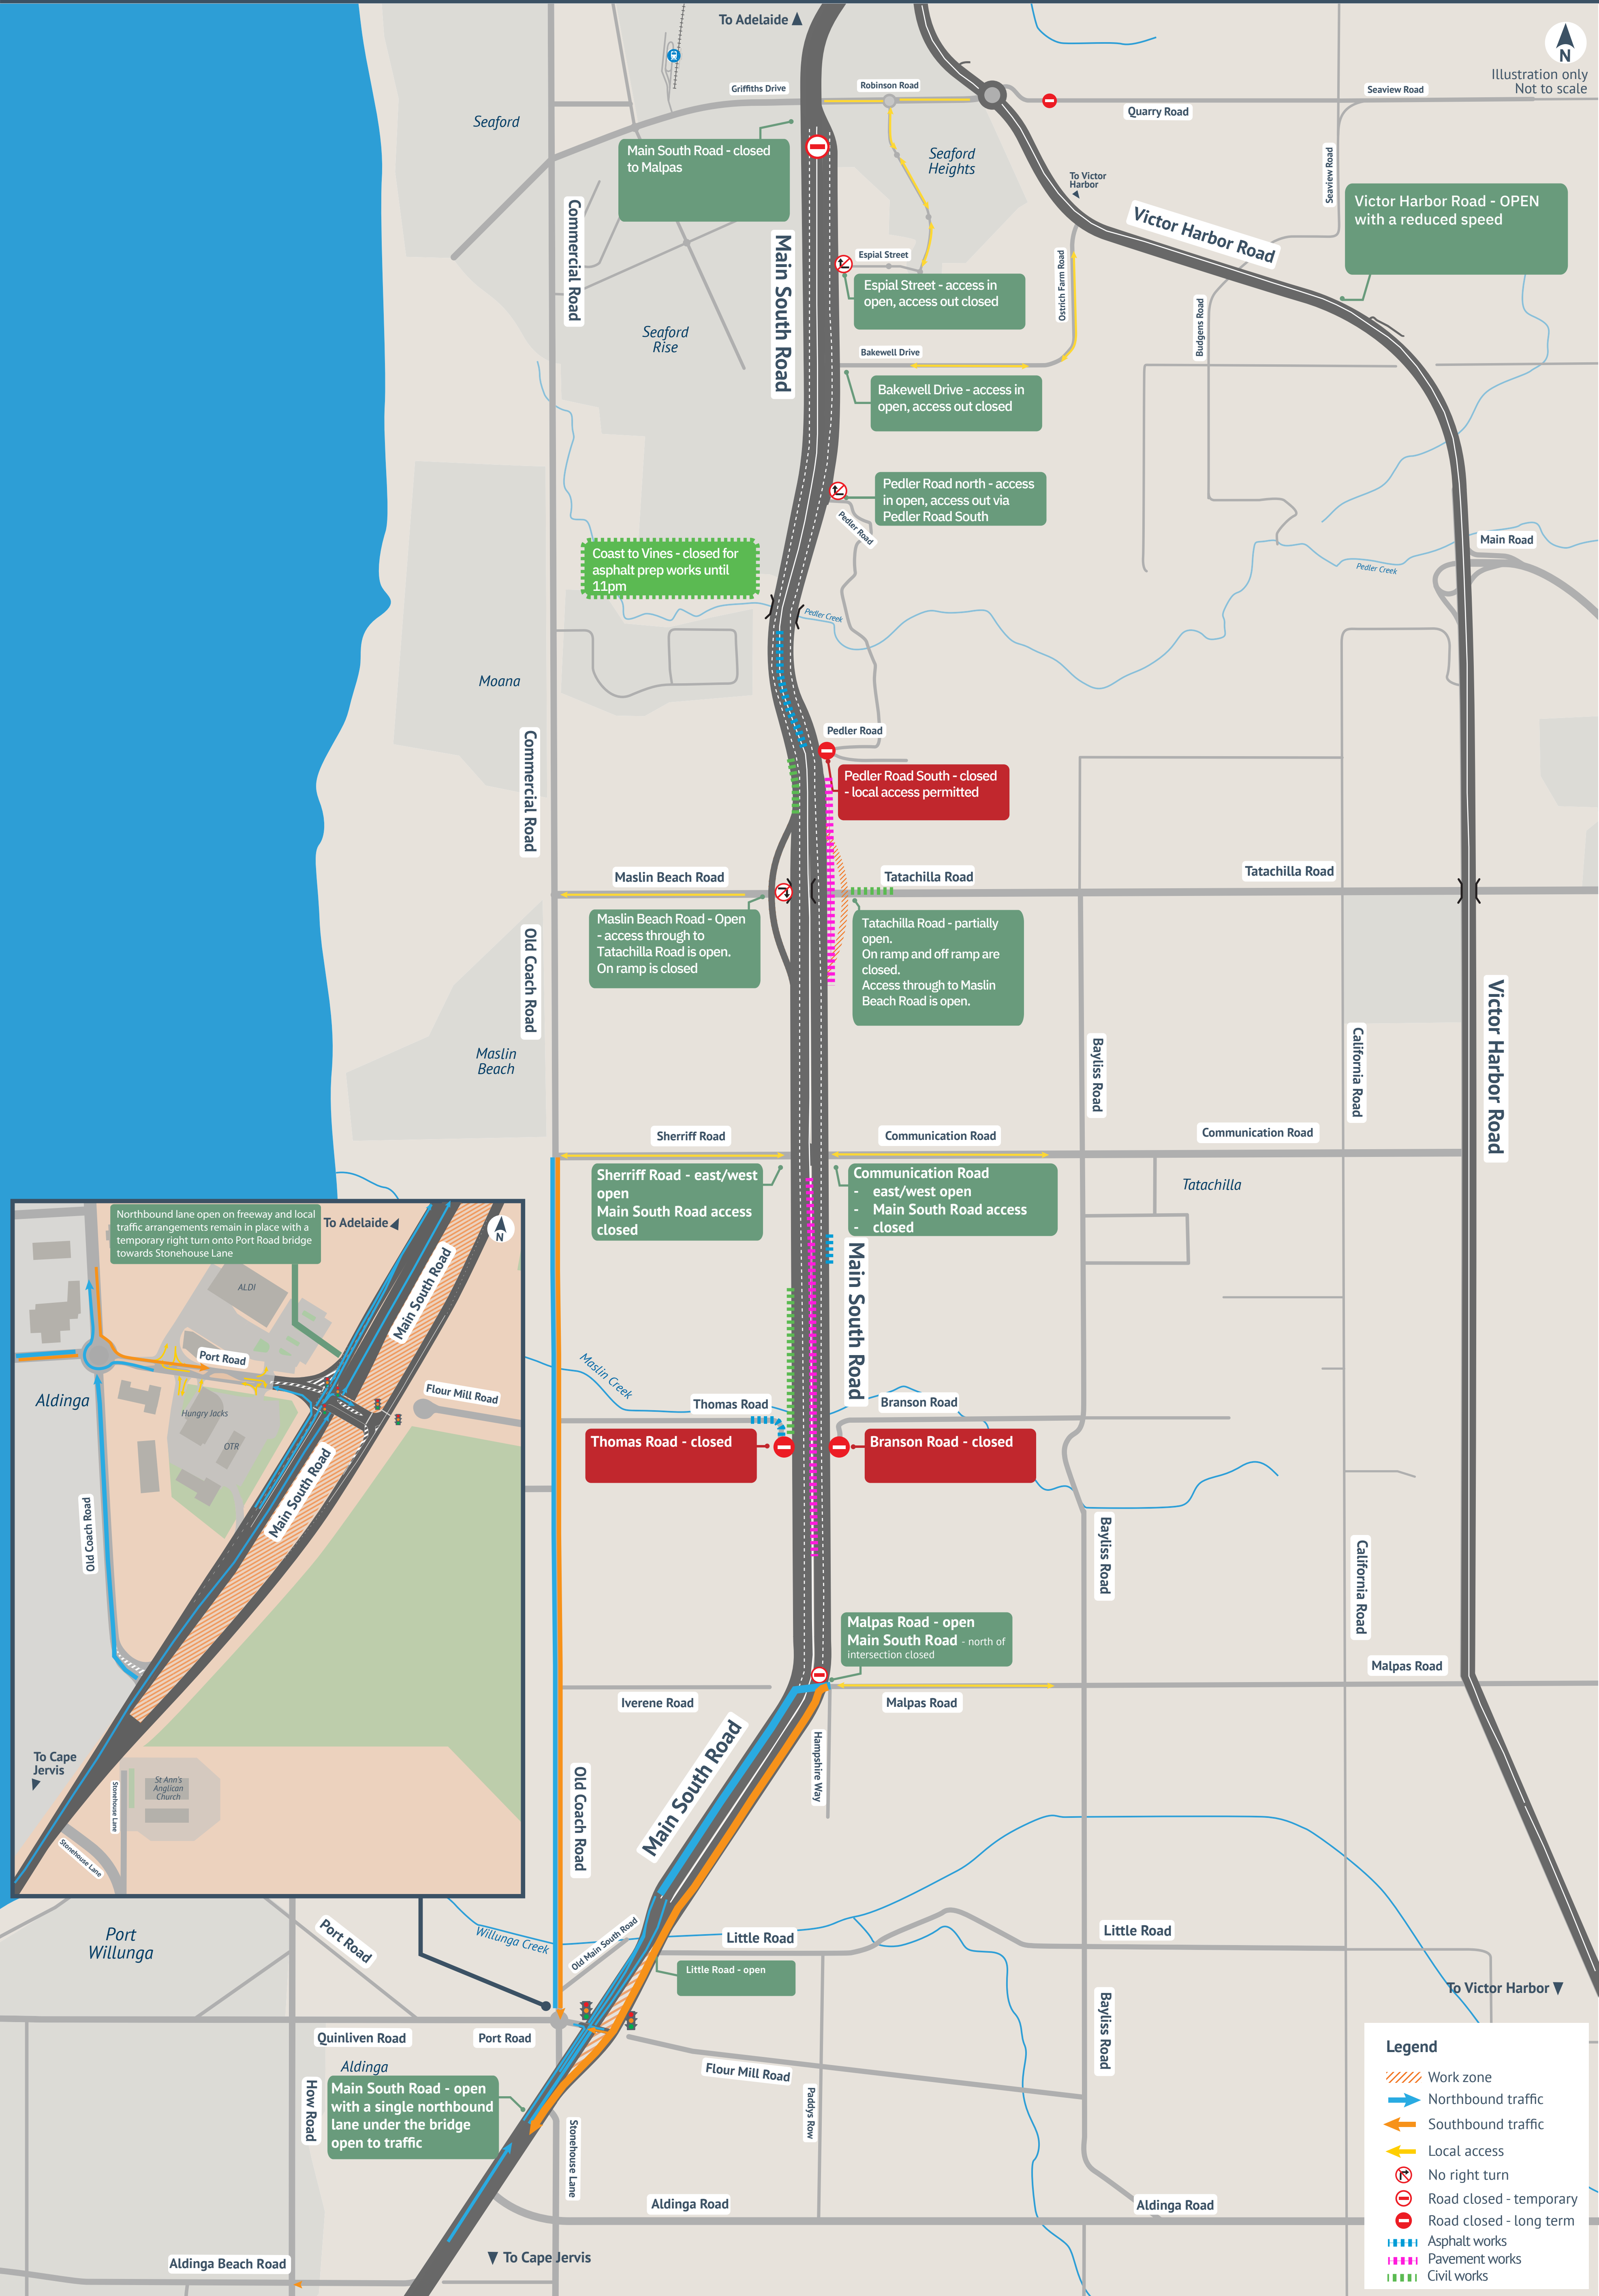

**DETOUR MAP - Main South Road**  
 Between Robinson Road to Malpas Road  
 Tuesday, 16 January 2024 between 7pm and 7am

Illustration only  
 Not to scale

**Legend**

- Work zone
- Northbound traffic
- Southbound traffic
- Local access
- No right turn
- Road closed - temporary
- Road closed - long term
- Asphalt works
- Pavement works
- Civil works