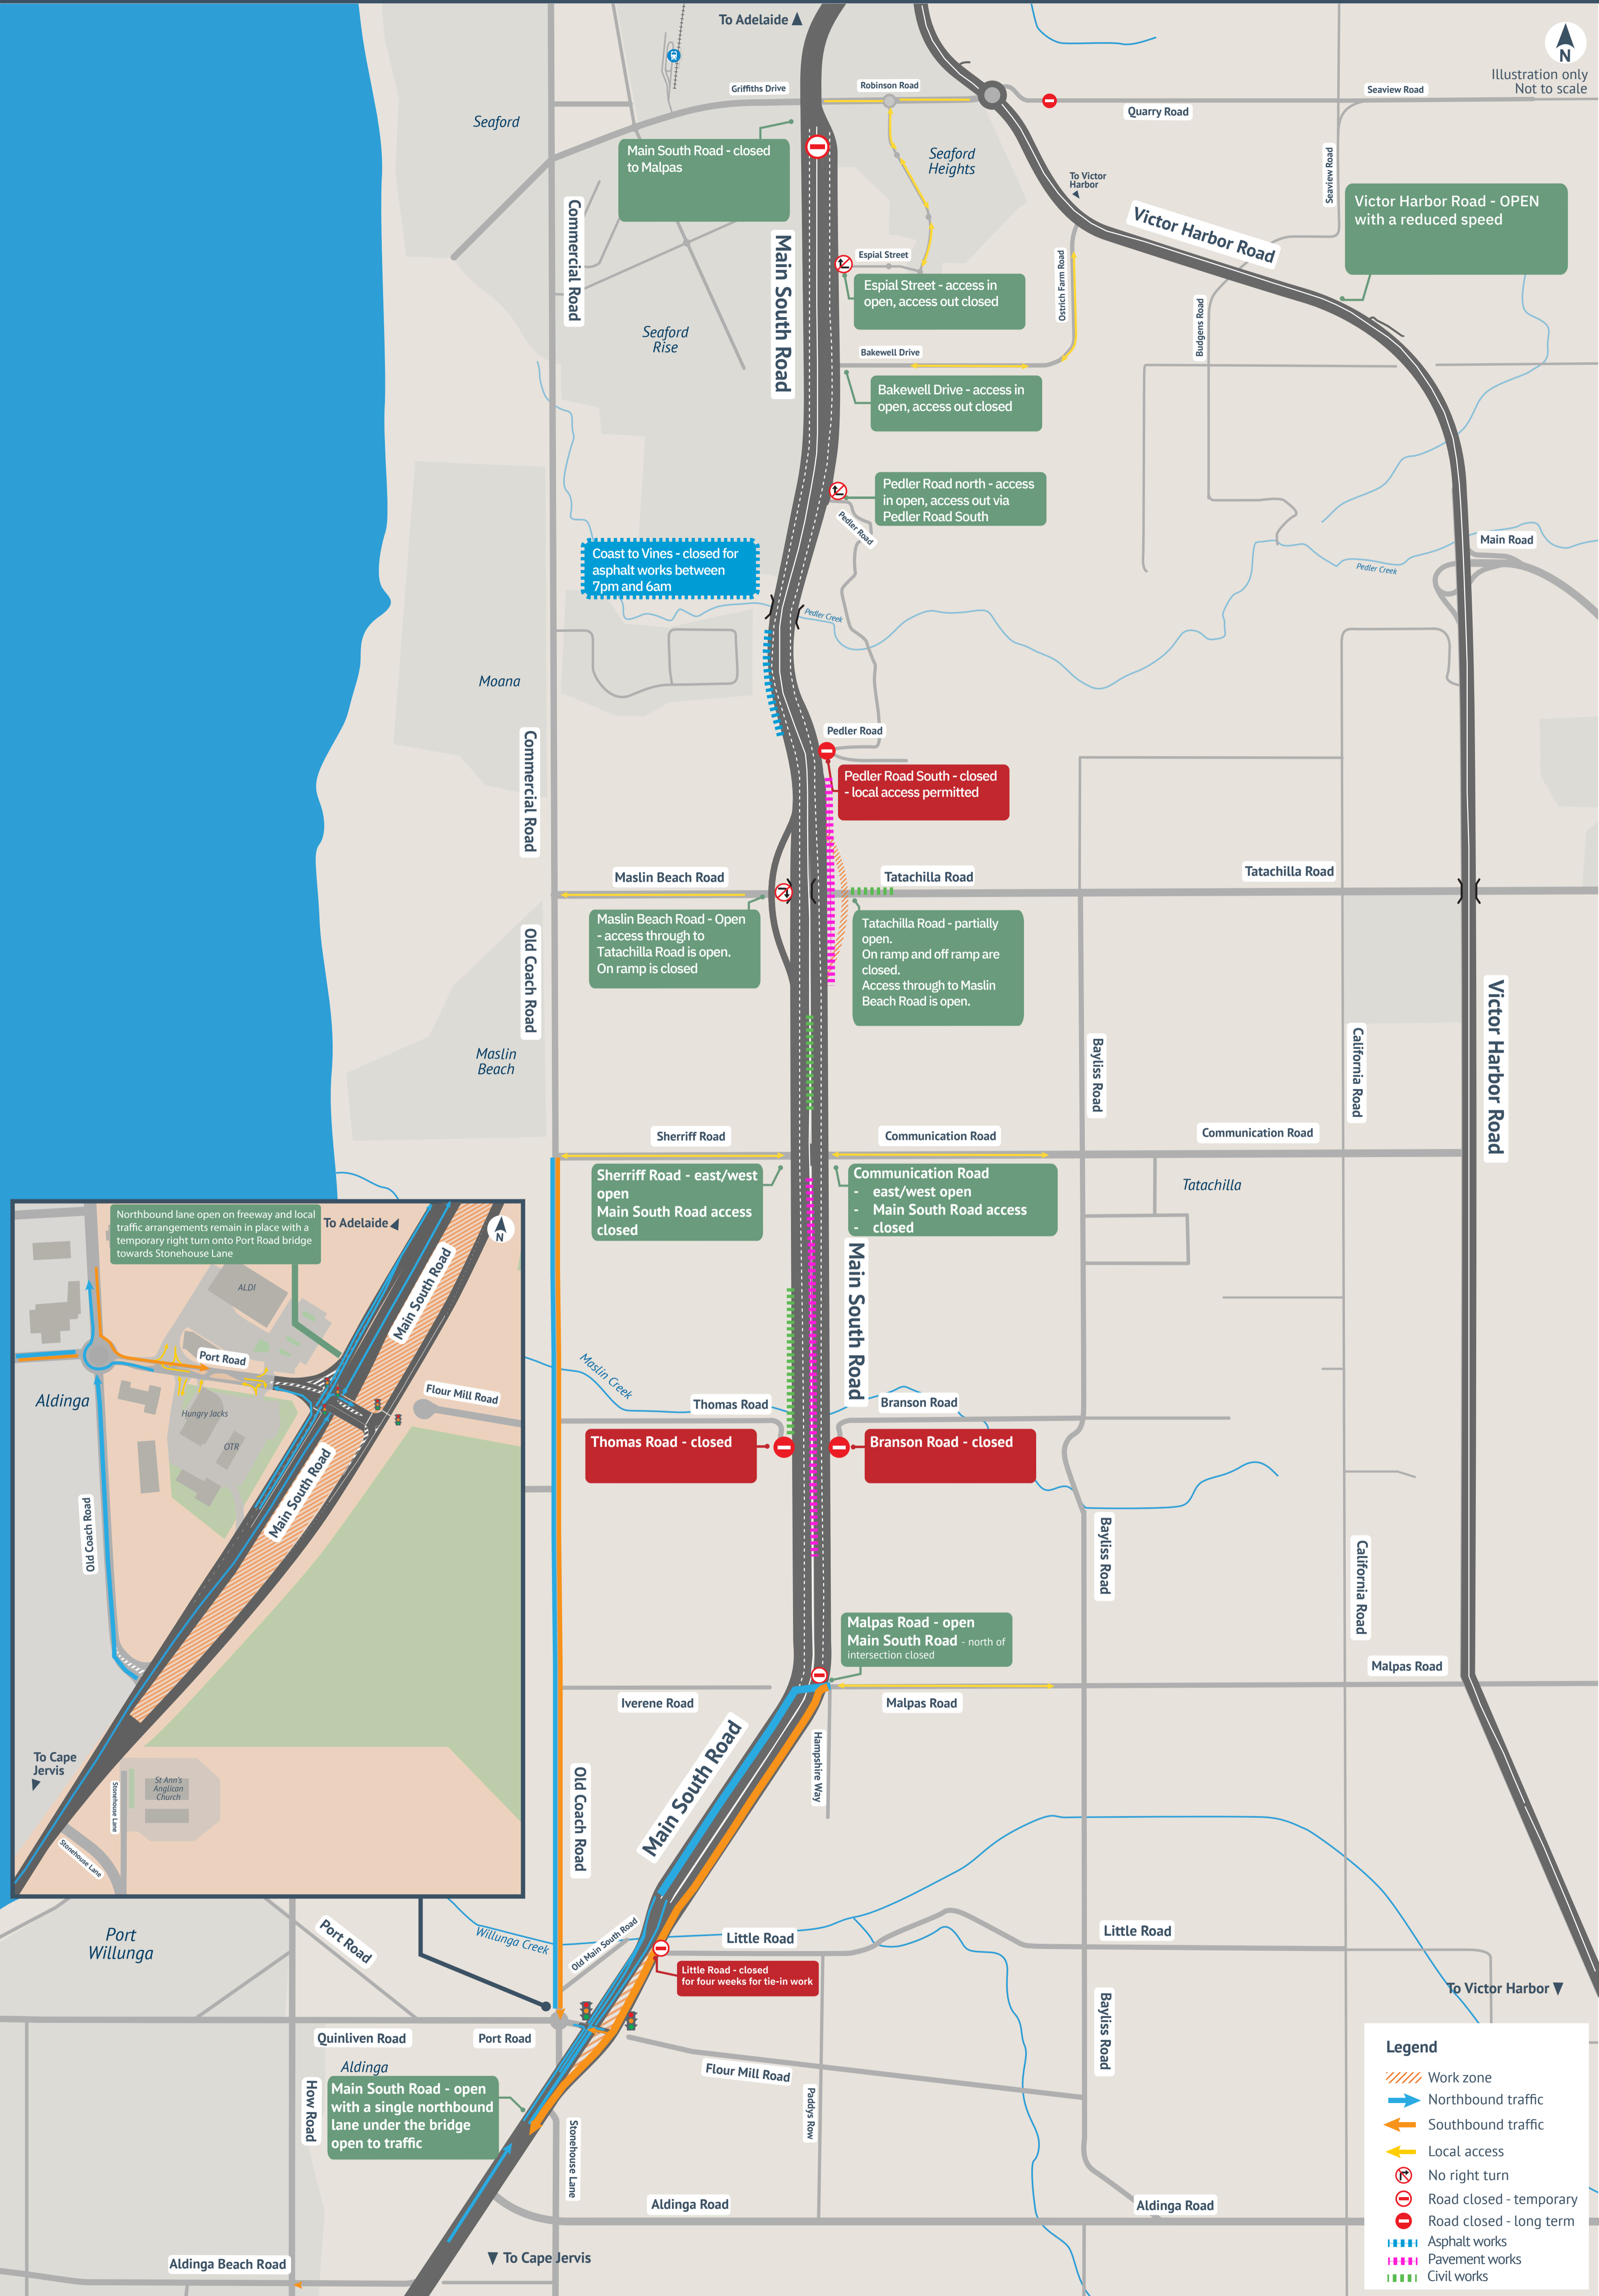

**DETOUR MAP - Main South Road**  
 Between Robinson Road to Malpas Road  
 Wednesday, 17 January 2024 between 7pm and 7am

Illustration only  
 Not to scale

**Legend**

- Work zone
- Northbound traffic
- Southbound traffic
- Local access
- No right turn
- Road closed - temporary
- Road closed - long term
- Asphalt works
- Pavement works
- Civil works