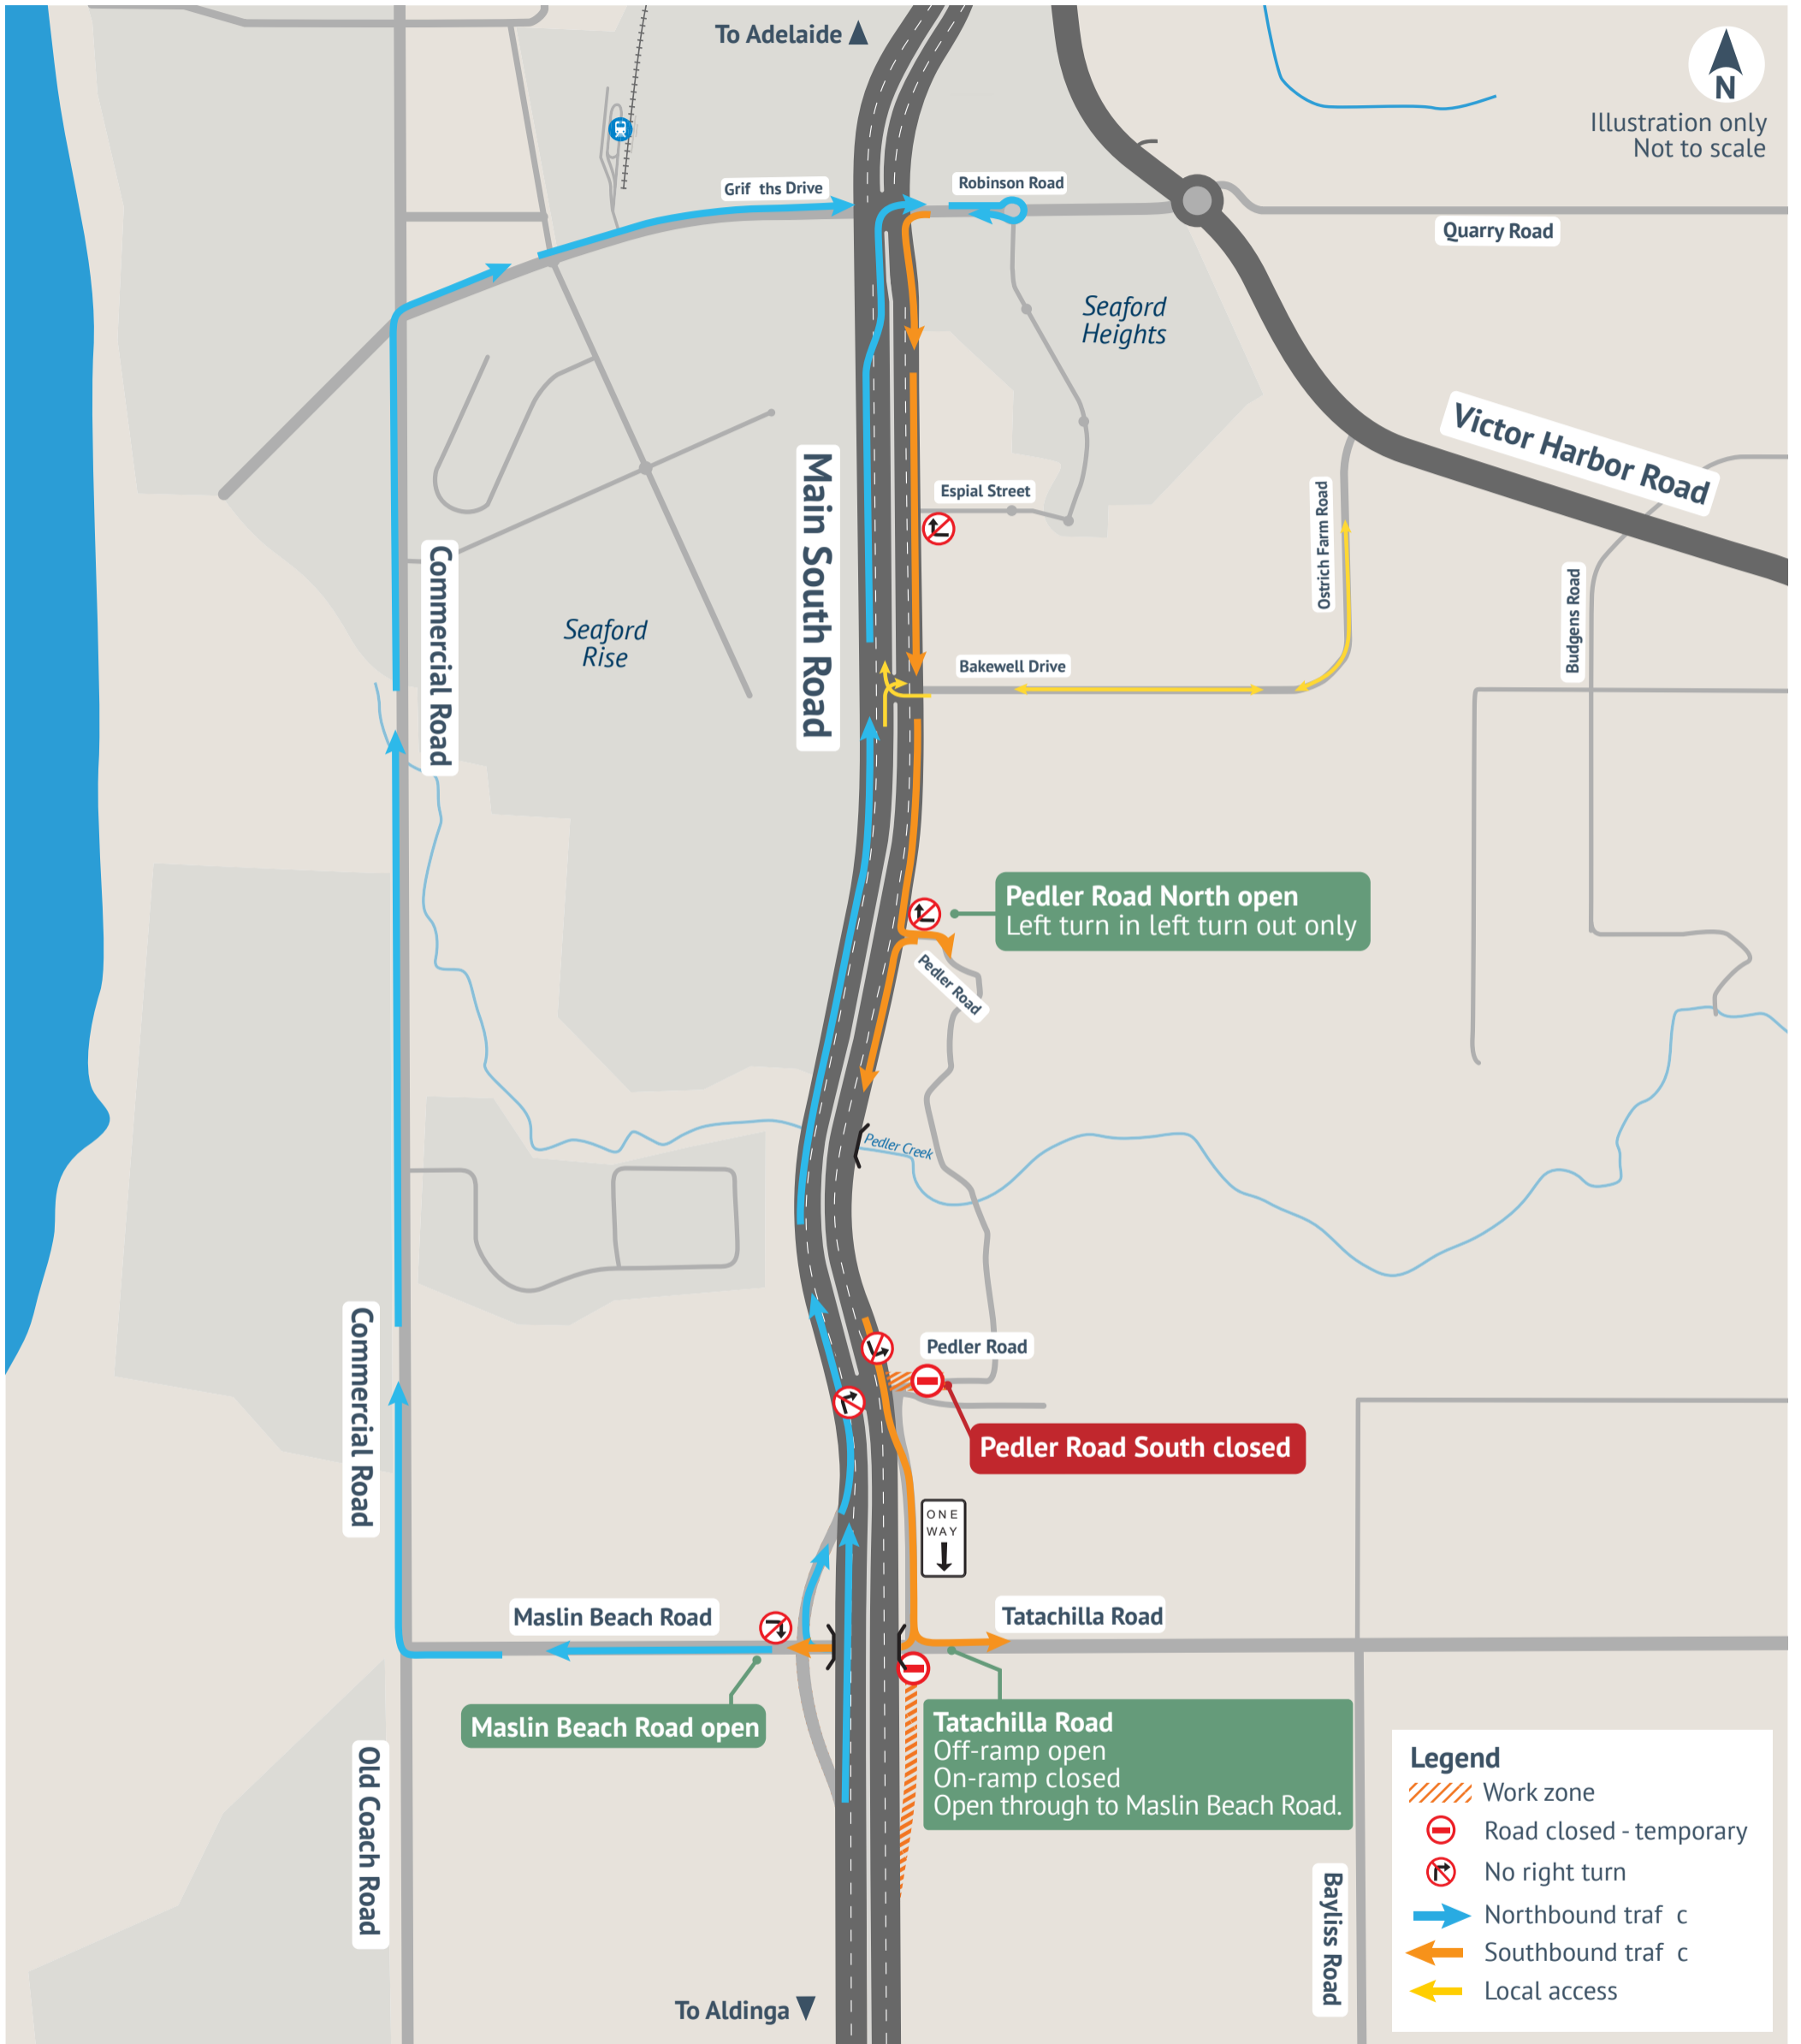

# Main South Road Duplication Project

Pedler Road South temporary closure

Between 15 February and 20 March 2024

Australian Government

Government of South Australia

FLEURIEU CONNECTIONS ALLIANCE

1300 896 826  
info@fcalliance.com.au  
www.fcalliance.com.au