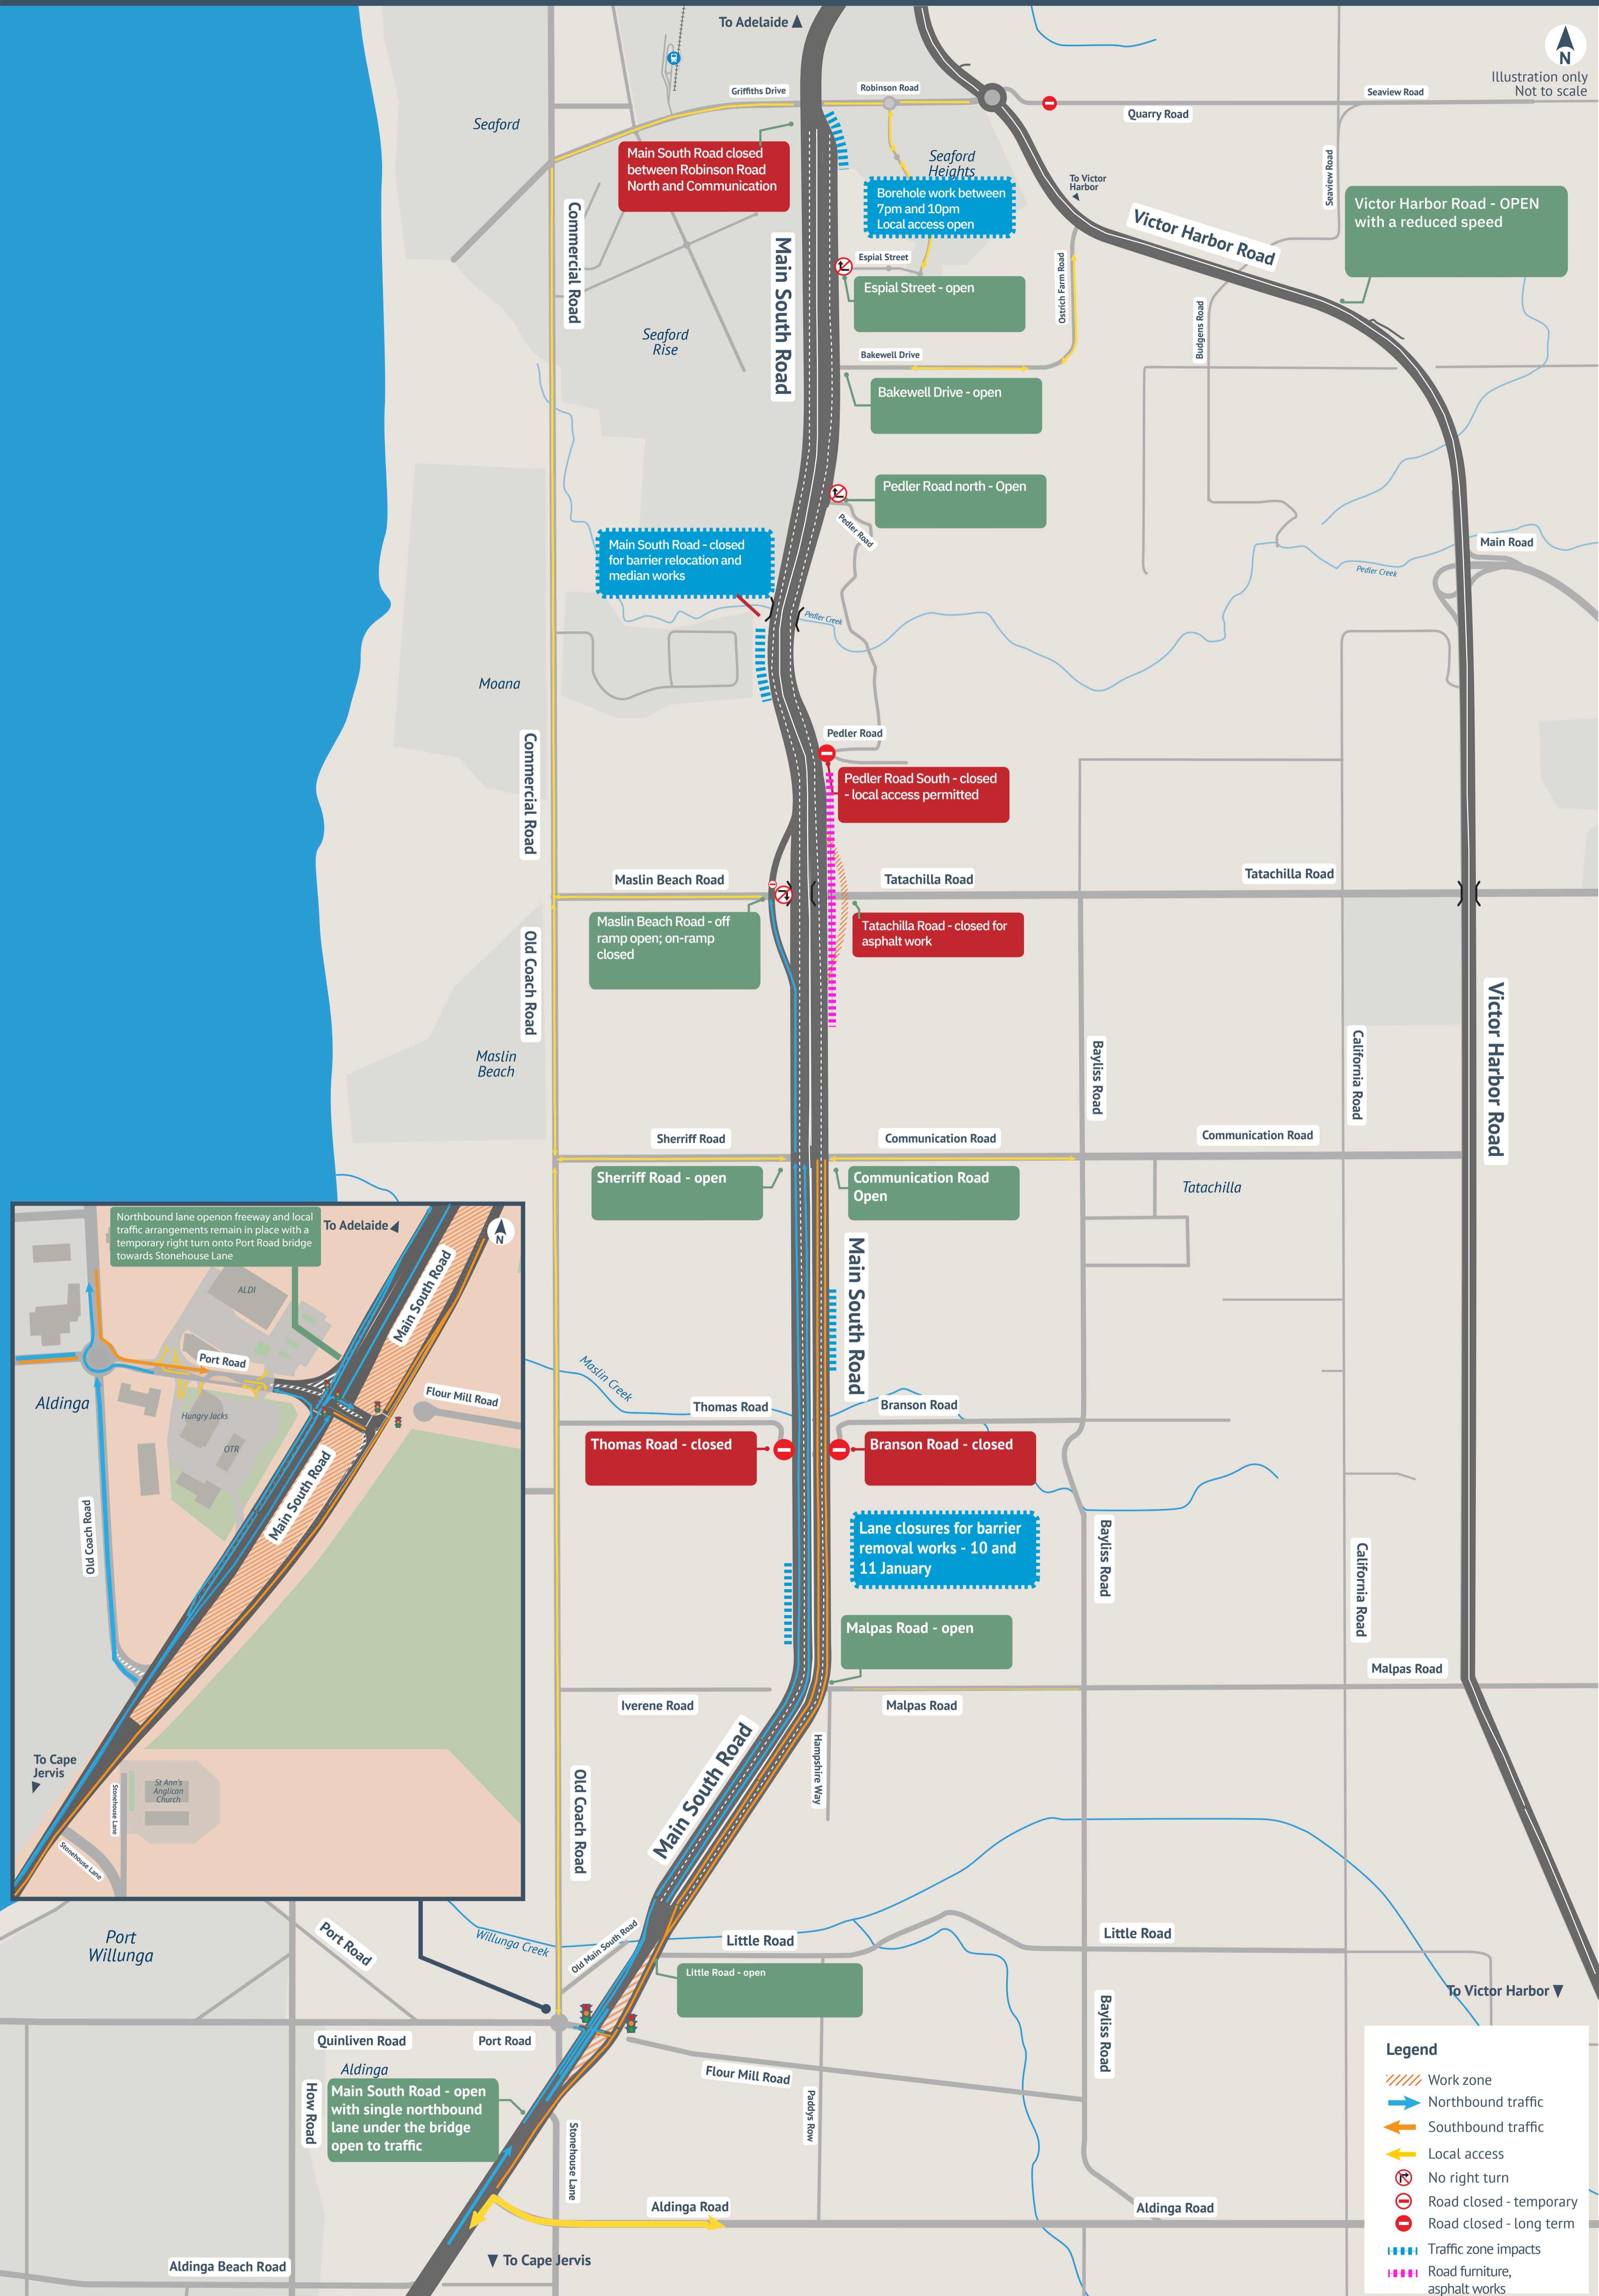

DETOUR MAP - Main South Road

Between Robinson Road to Communication Road closed for barrier removal and median work

Maslin Beach Road on ramp closed , off ramp open

Thursday, 11 January 2024 - between 7pm and 6am