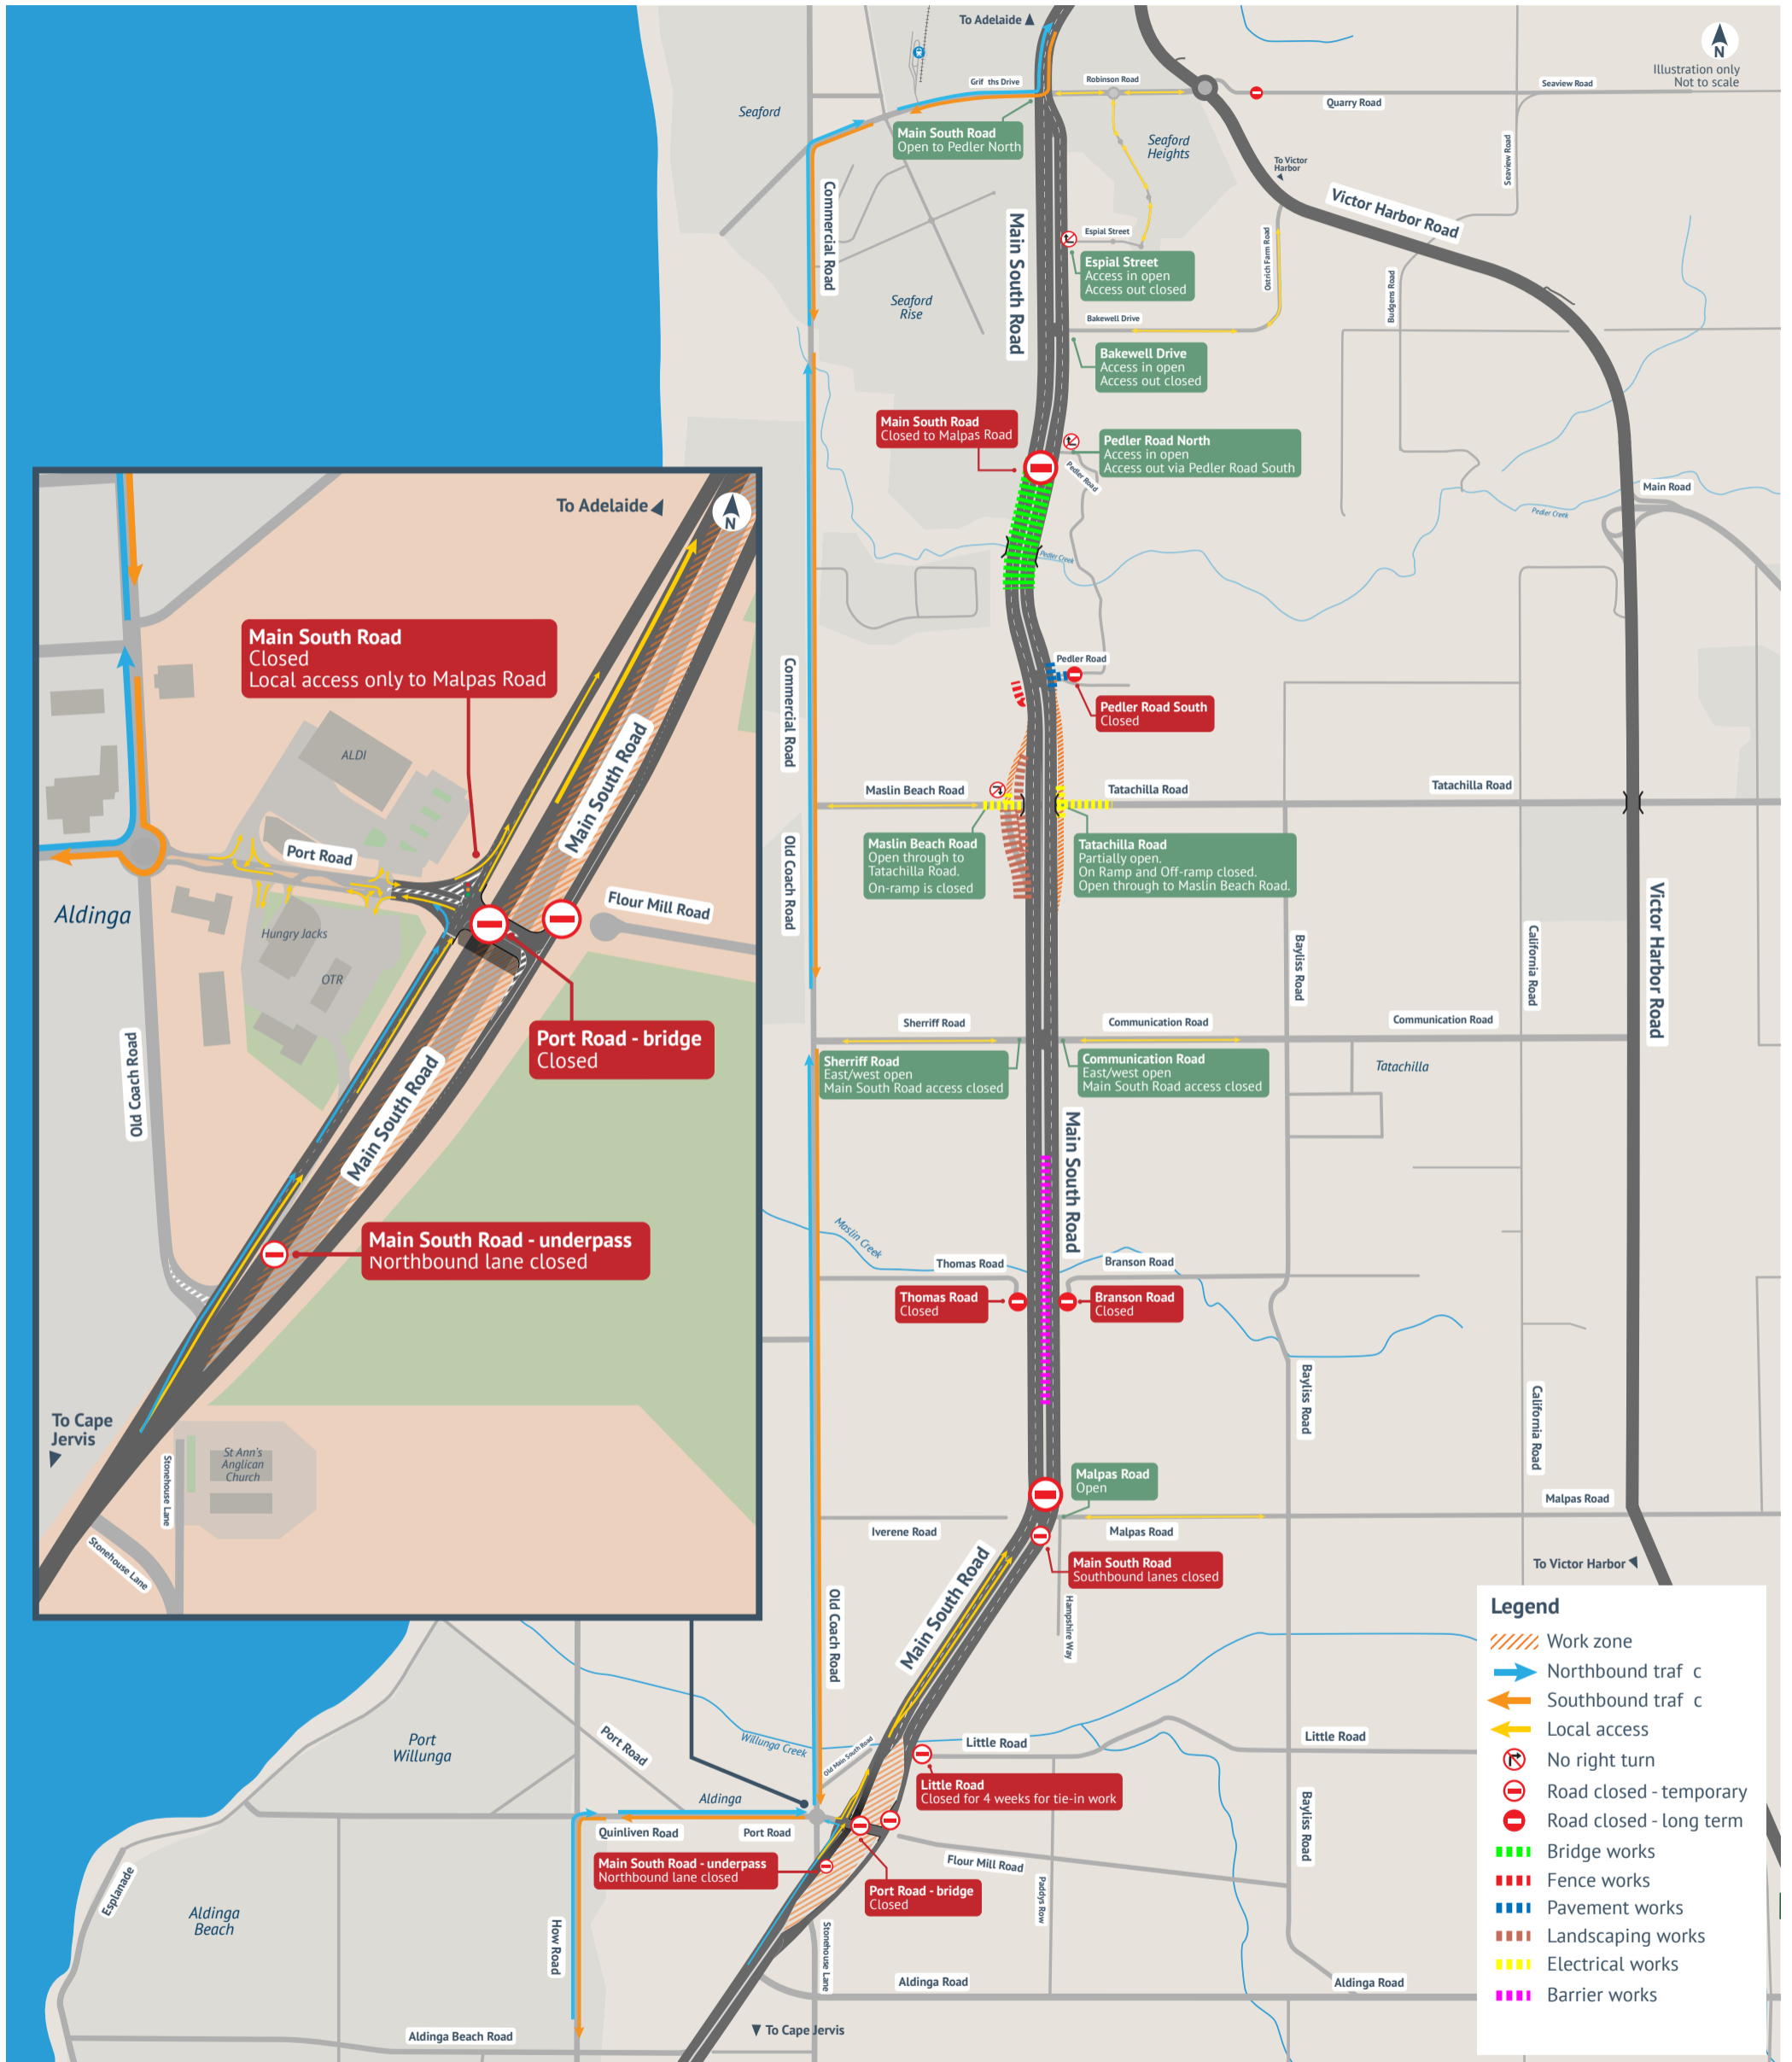

Main South Road Duplication Project

29 January 2024

Monday

Legend

- Work zone
- Northbound traffic
- Southbound traffic
- Local access
- No right turn
- Road closed - temporary
- Road closed - long term
- Bridge works
- Fence works
- Pavement works
- Landscaping works
- Electrical works
- Barrier works