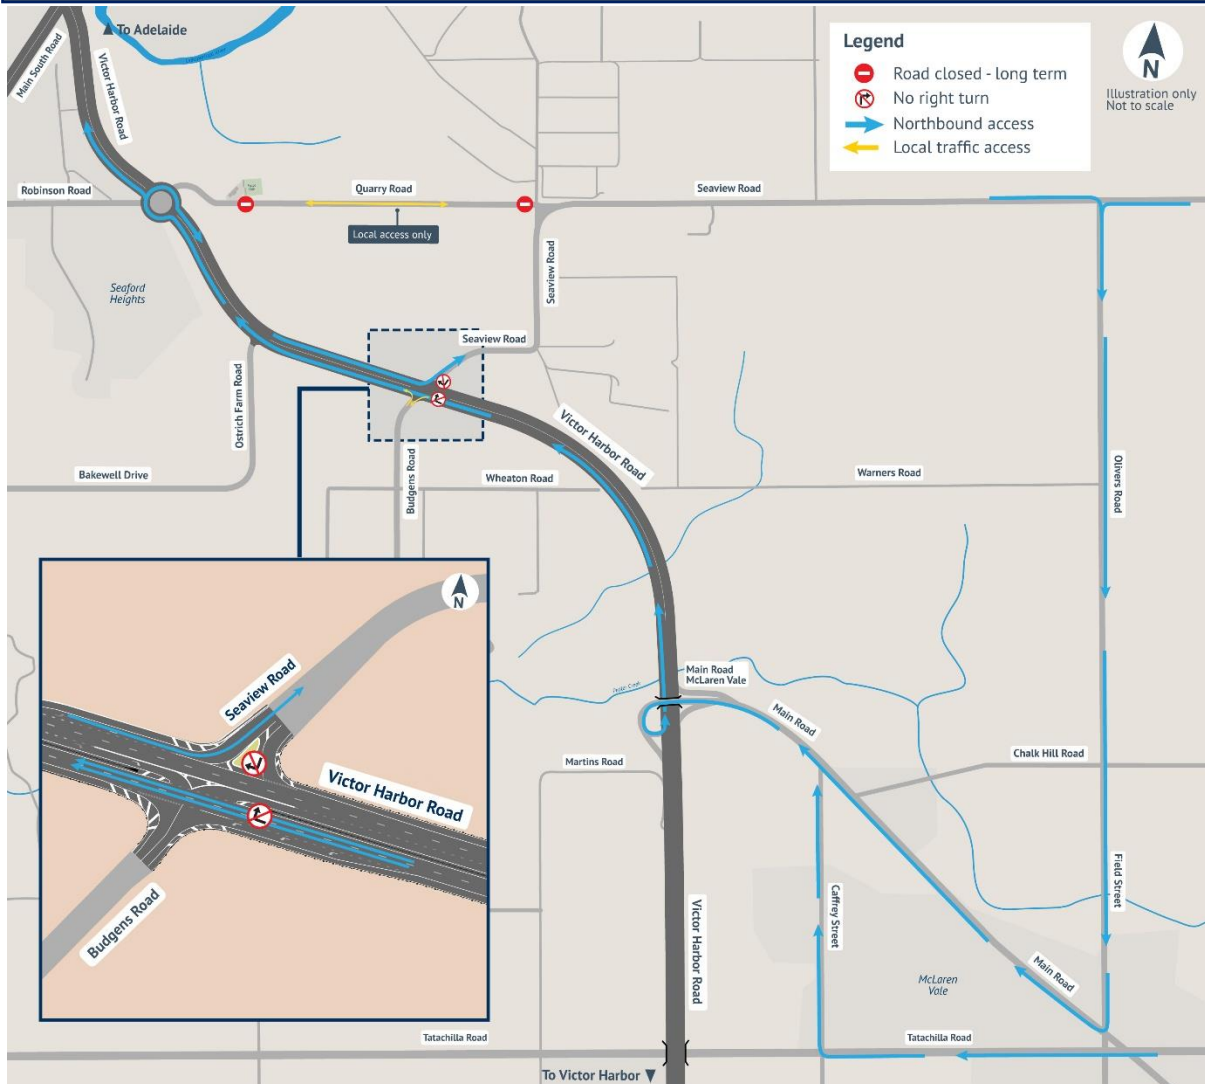

**No right turn at Seaview Road, Old Noarlunga – 17 December 2023 to 30 January 2024.
Temporary detour for northbound traffic on Main South Road in place.**

Australian Government

Government of South Australia