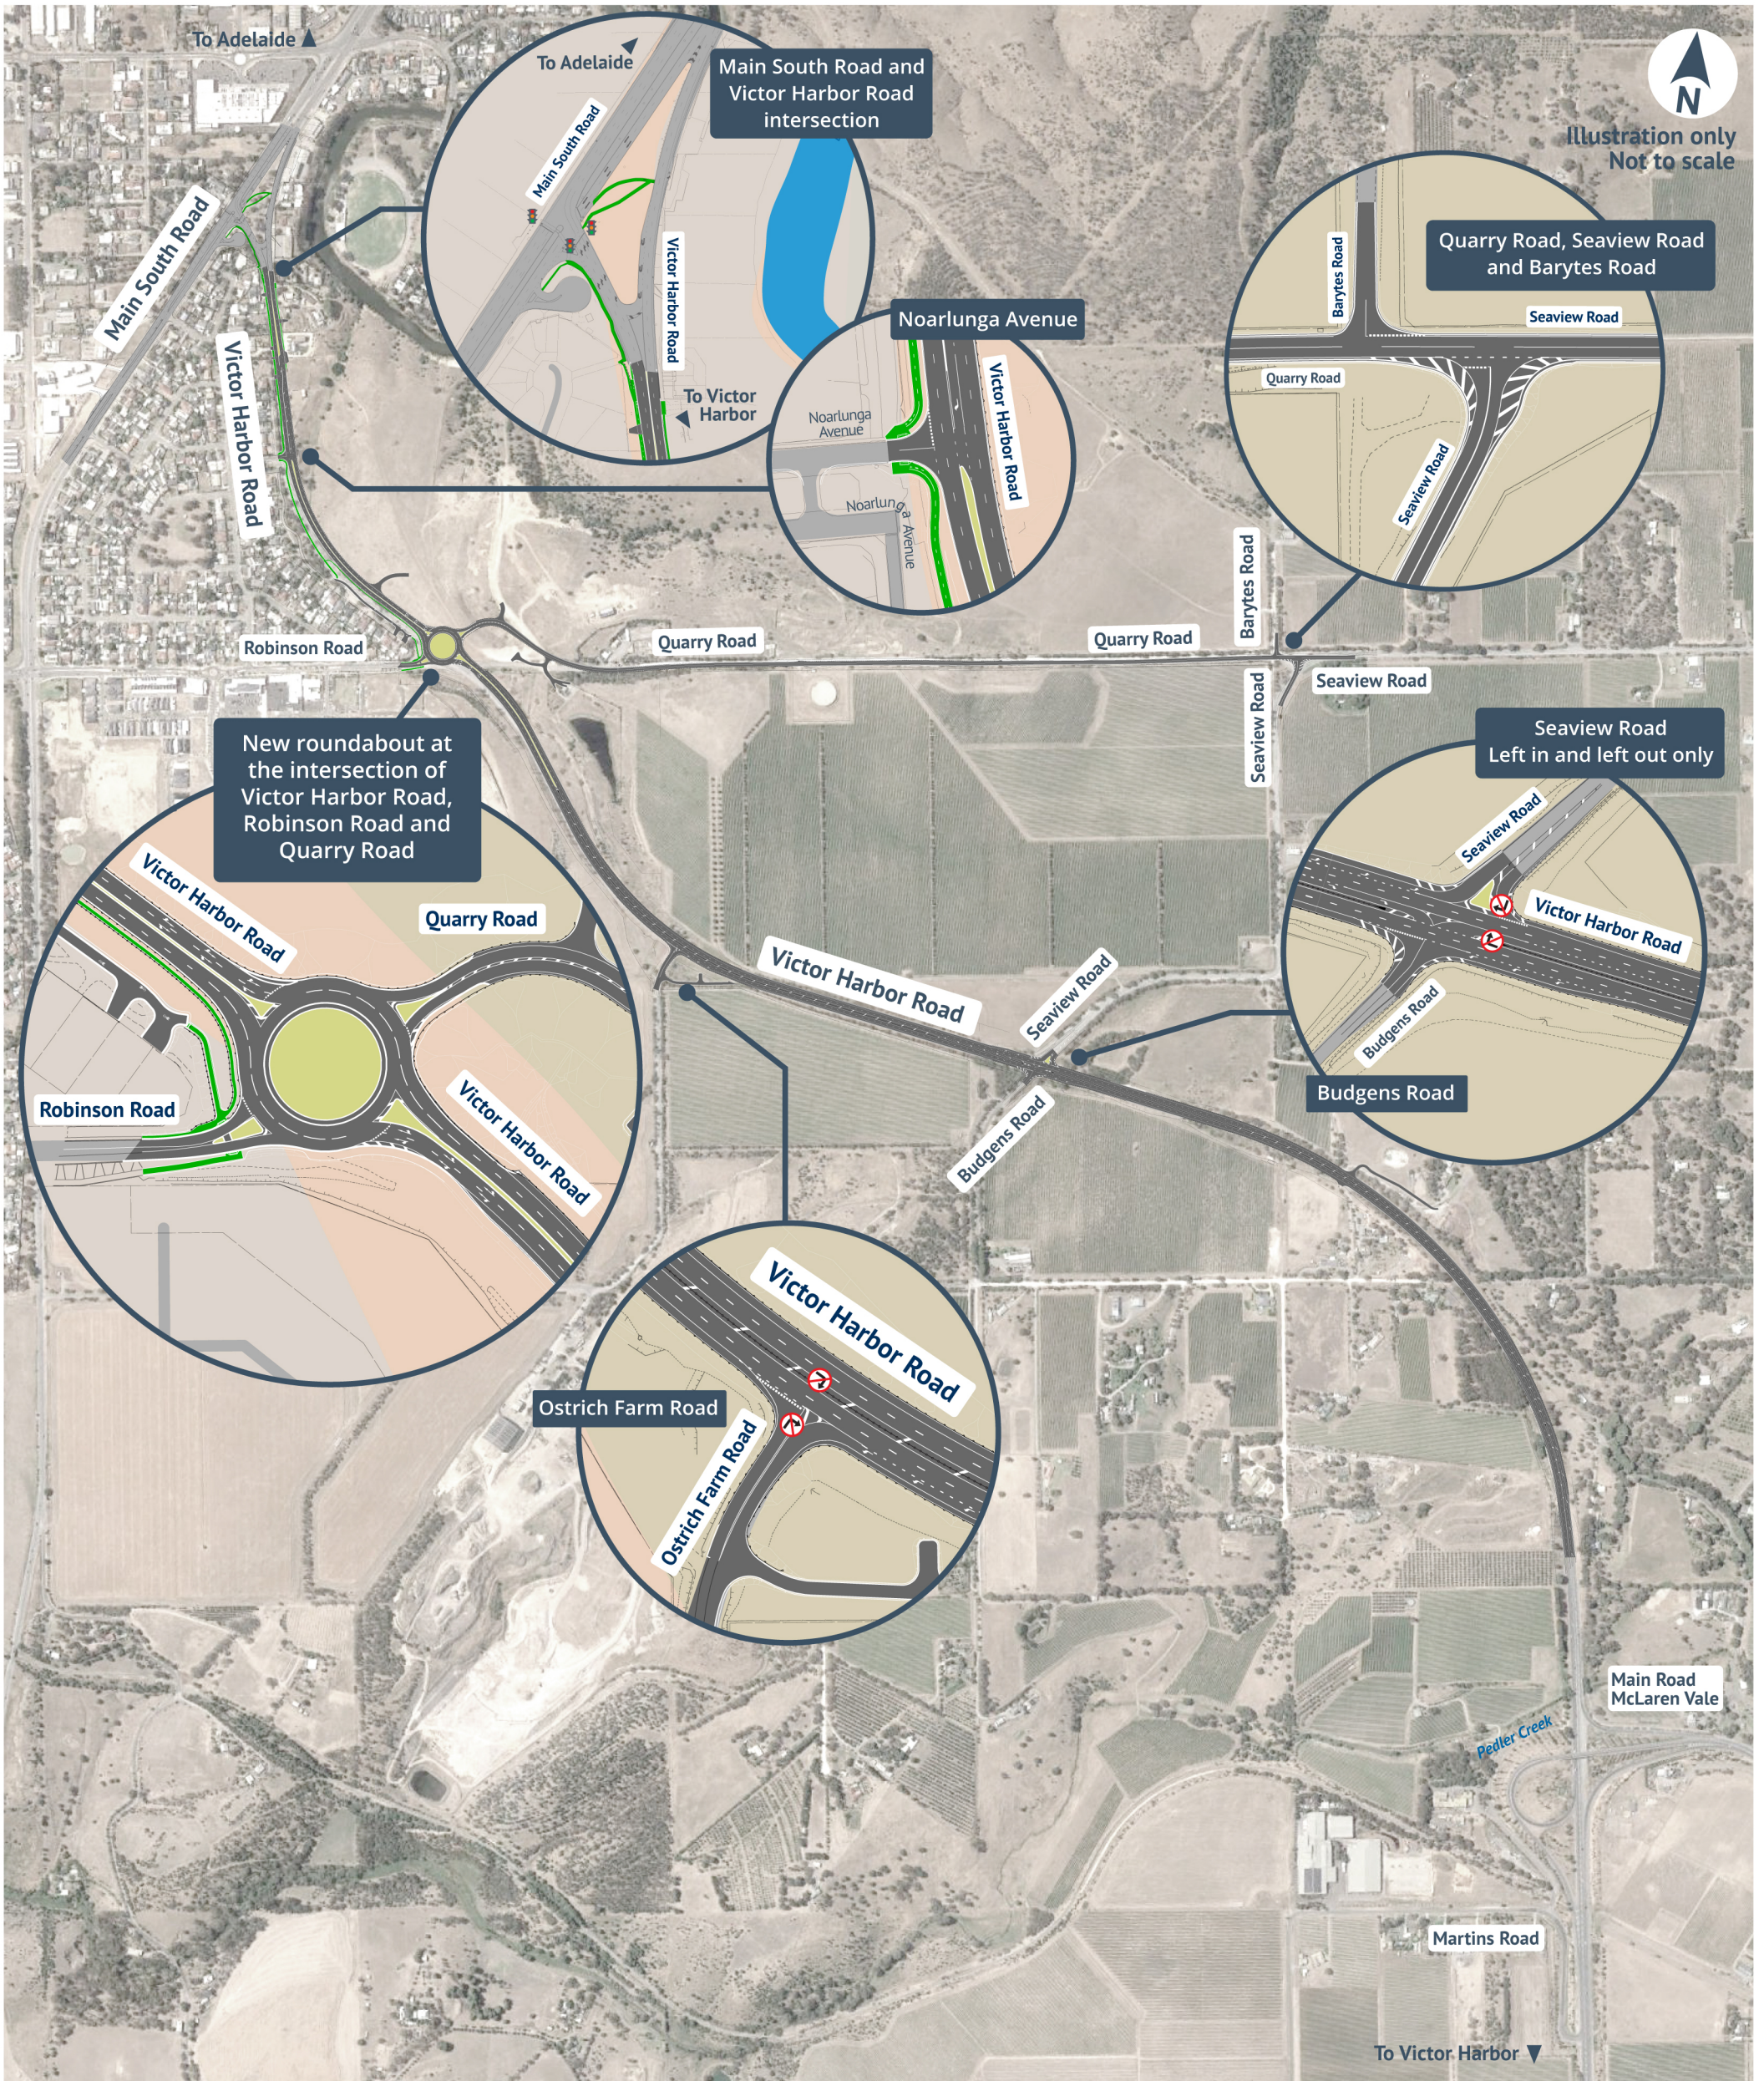

Victor Harbor Road Duplication

Final intersections

Australian Government

Government of South Australia

FLEURIEU CONNECTIONS ALLIANCE

- 📞 1300 896 826
- ✉ info@fcalliance.com.au
- 🌐 www.fcalliance.com.au